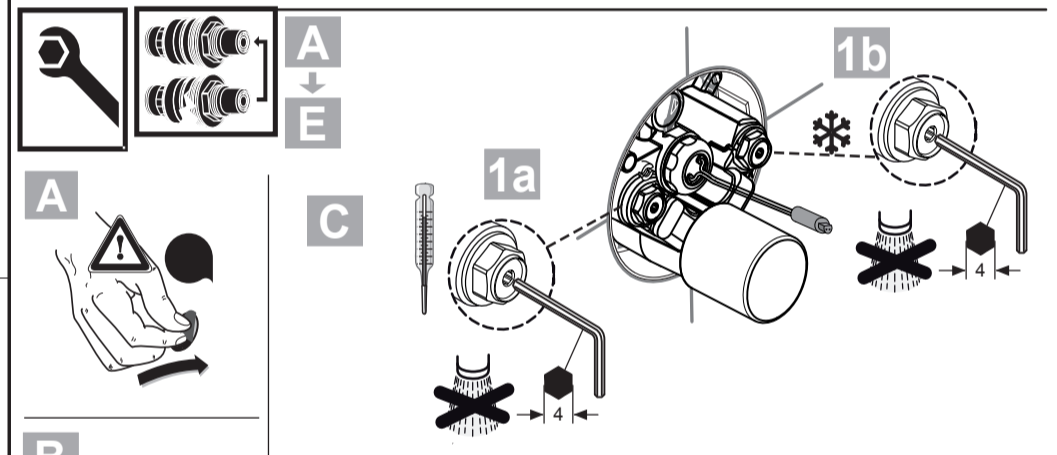

CeraPlus  
A 6158 ..

0817 / A 866 870  
(+ A 865 612)  
Made in Germany

Ideal Standard International NV  
 Corporate Village - Gent Building  
 Da Vincilaan 2  
 1935 Zaventem  
 Belgium

www.idealstandardinternational.com