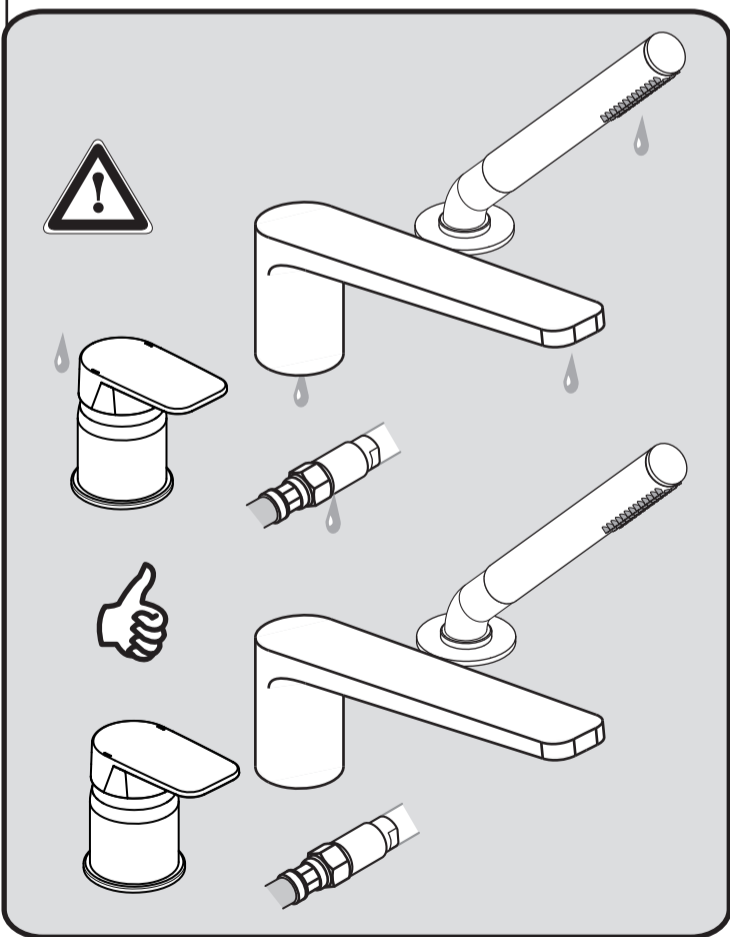

P	bar					Q (3 bar)
	T	°C					l/min
							8