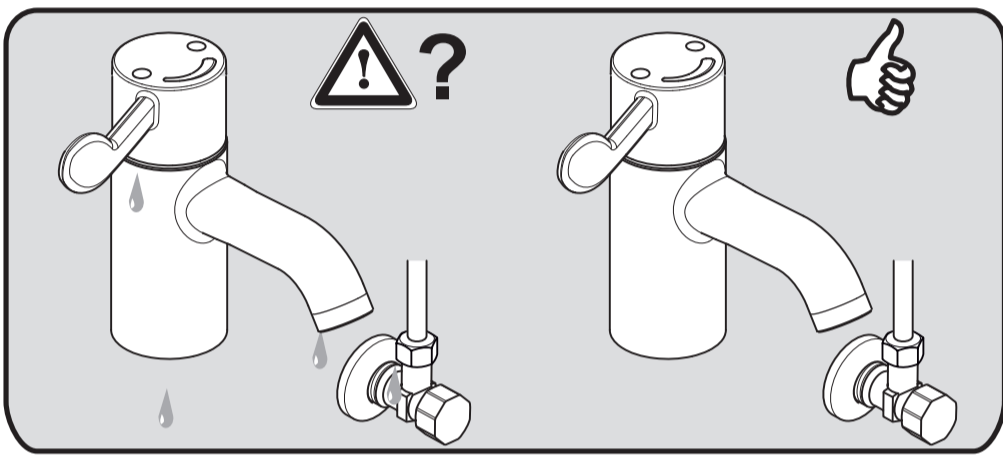

	<b>P</b>	bar		MAX. 5		3			<b>Q</b>	(3 bar)
	<b>T</b>	°C		MAX. 80		65		<b>l/min</b>	<b>5,7</b>	

**CERAPLUS 2**  
 A 6692 ..

0617 / A 868 332  
 (+ A 865 612)  
 Made in Germany

Ideal Standard International NV  
 Corporate Village - Gent Building  
 Da Vincilaan 2  
 1935 Zaventem  
 Belgium