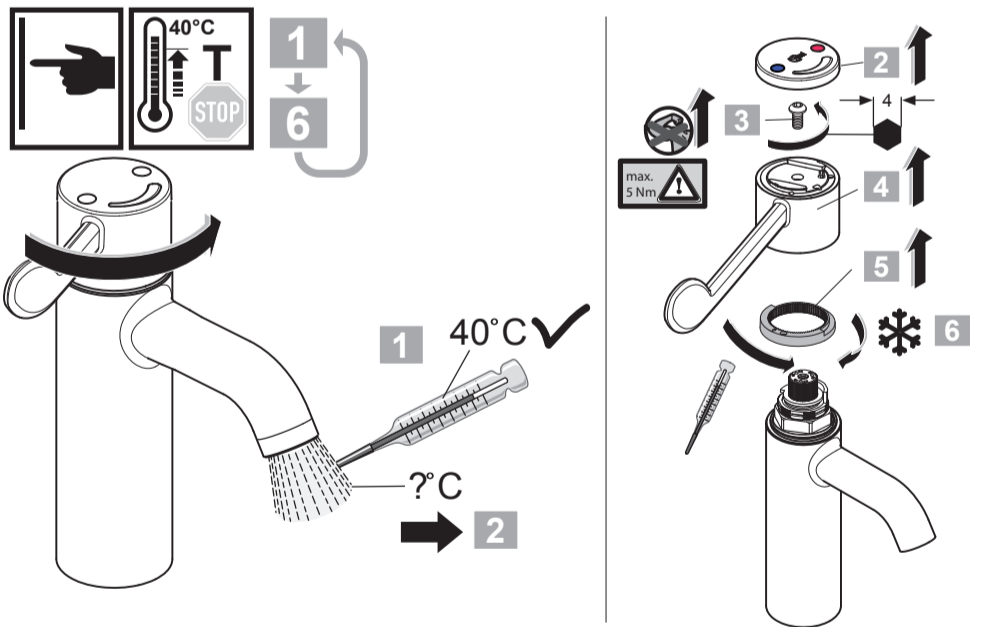

	<b>P</b>	bar		MAX. 5		3			<b>Q</b>	(3 bar)
	<b>T</b>	°C		MAX. 80		65		<b>l/min</b>	<b>5,7</b>	

**CERAPLUS 2**  
 A 6692 ..

0617 / A 868 332  
 (+ A 865 612)  
 Made in Germany

Ideal Standard International NV  
 Corporate Village - Gent Building  
 Da Vincilaan 2  
 1935 Zaventem  
 Belgium