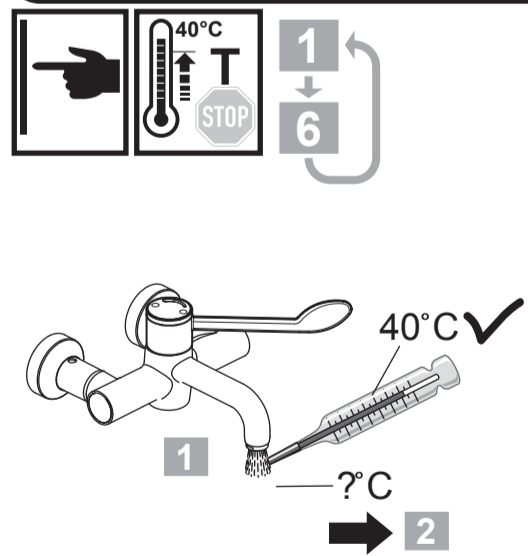

P bar		MAX. 5		3		Q (3 bar)
	T °C		MAX. 80		65		
					55		l/min
							8