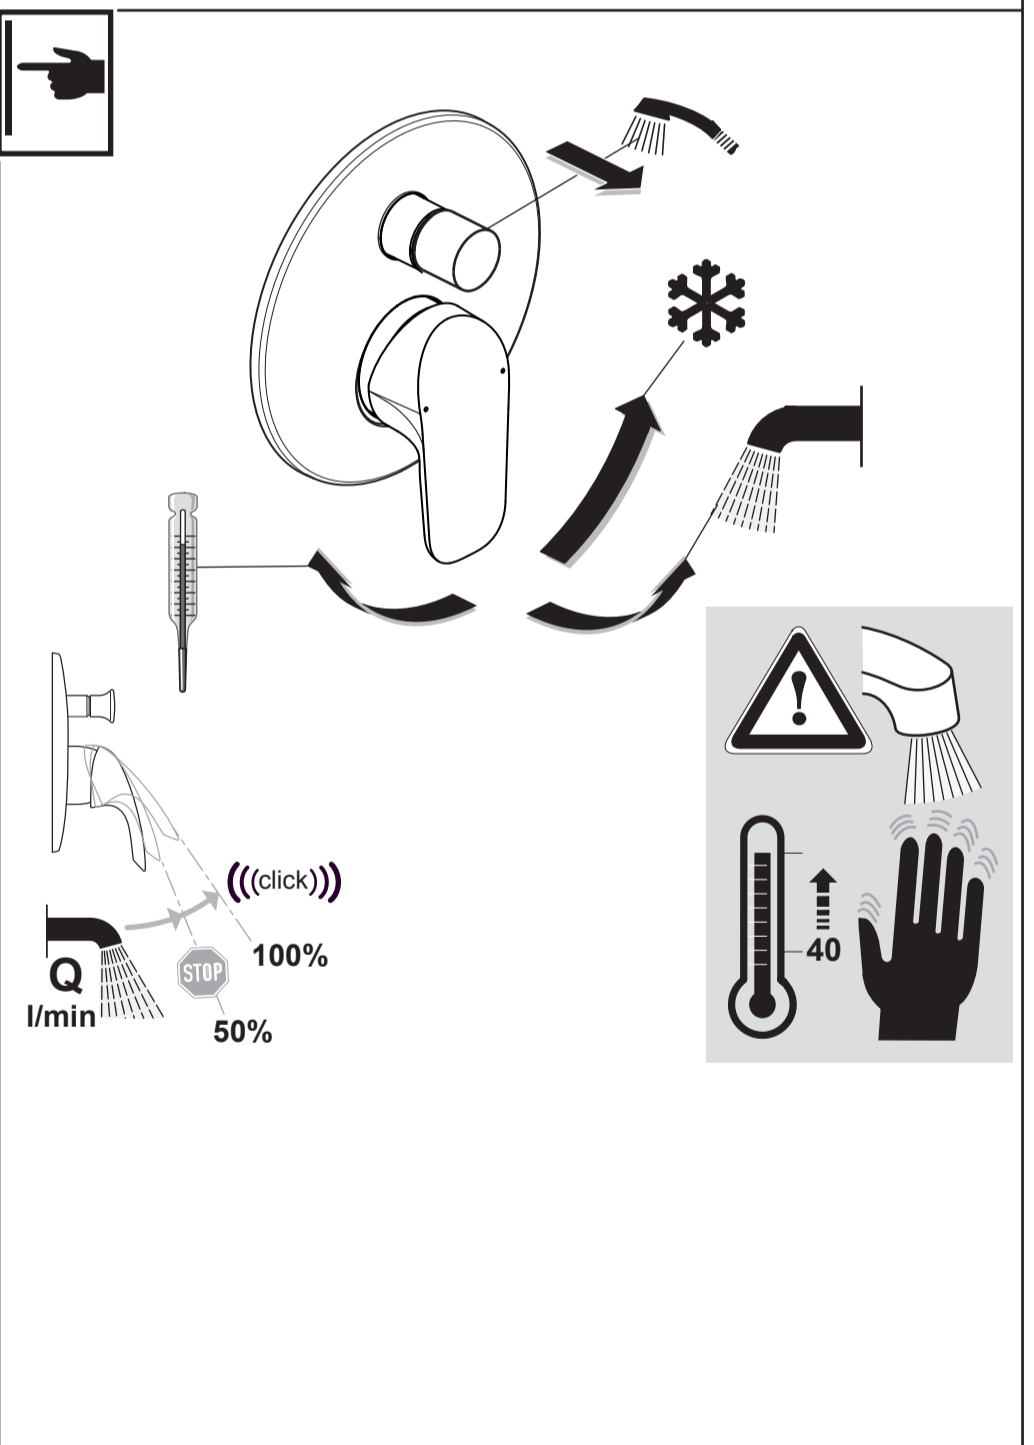

P	bar	0,5		MAX. 10	5			Q (3 bar)
	T	°C			MAX. 80	65			l/min
						40			25