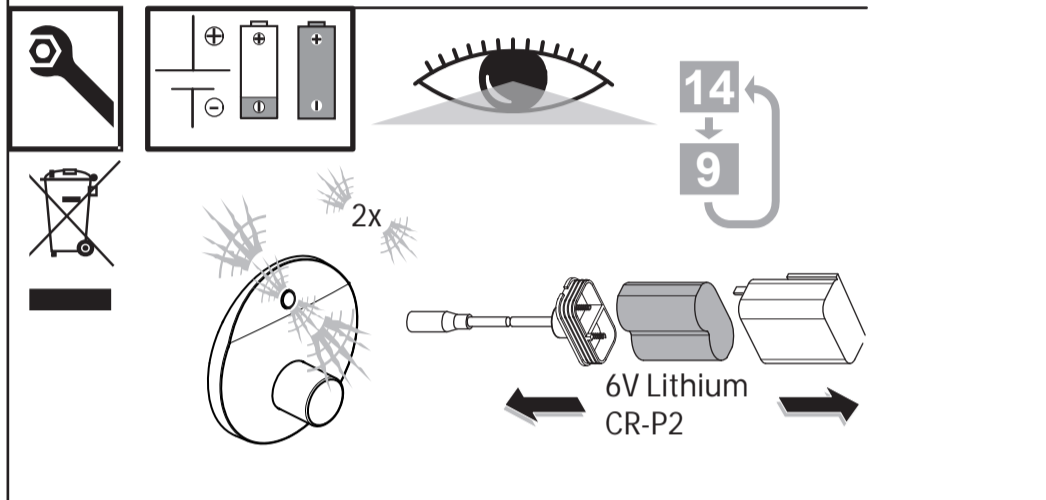

CeraPlus
A 6733

1016 / A 868 222
 (+ A 865 612)
 Made in Germany

Ideal Standard International NV
 Corporate Village - Gent Building
 Da Vincilaan 2
 1935 Zaventem
 Belgium

www.idealstandardinternational.com