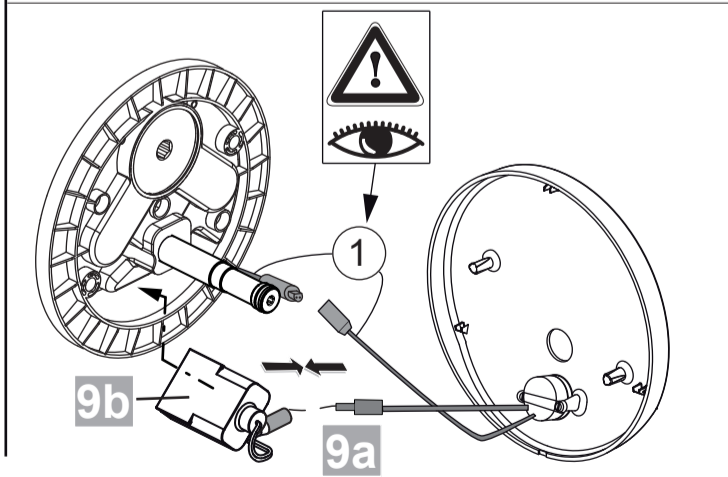

CeraPlus
A 6733

1016 / A 868 222
 (+ A 865 612)
 Made in Germany

Ideal Standard International NV
 Corporate Village - Gent Building
 Da Vincilaan 2
 1935 Zaventem
 Belgium

www.idealstandardinternational.com