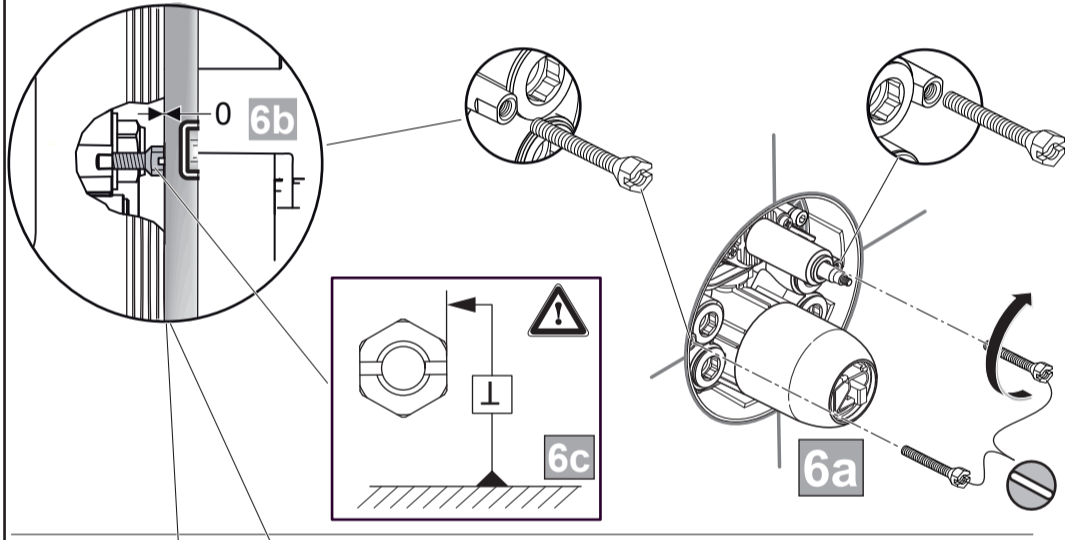

P	bar	0,5	MAX. 10	5		Q (3 bar)
T	°C		MAX. 80	65		l/min
				40		23