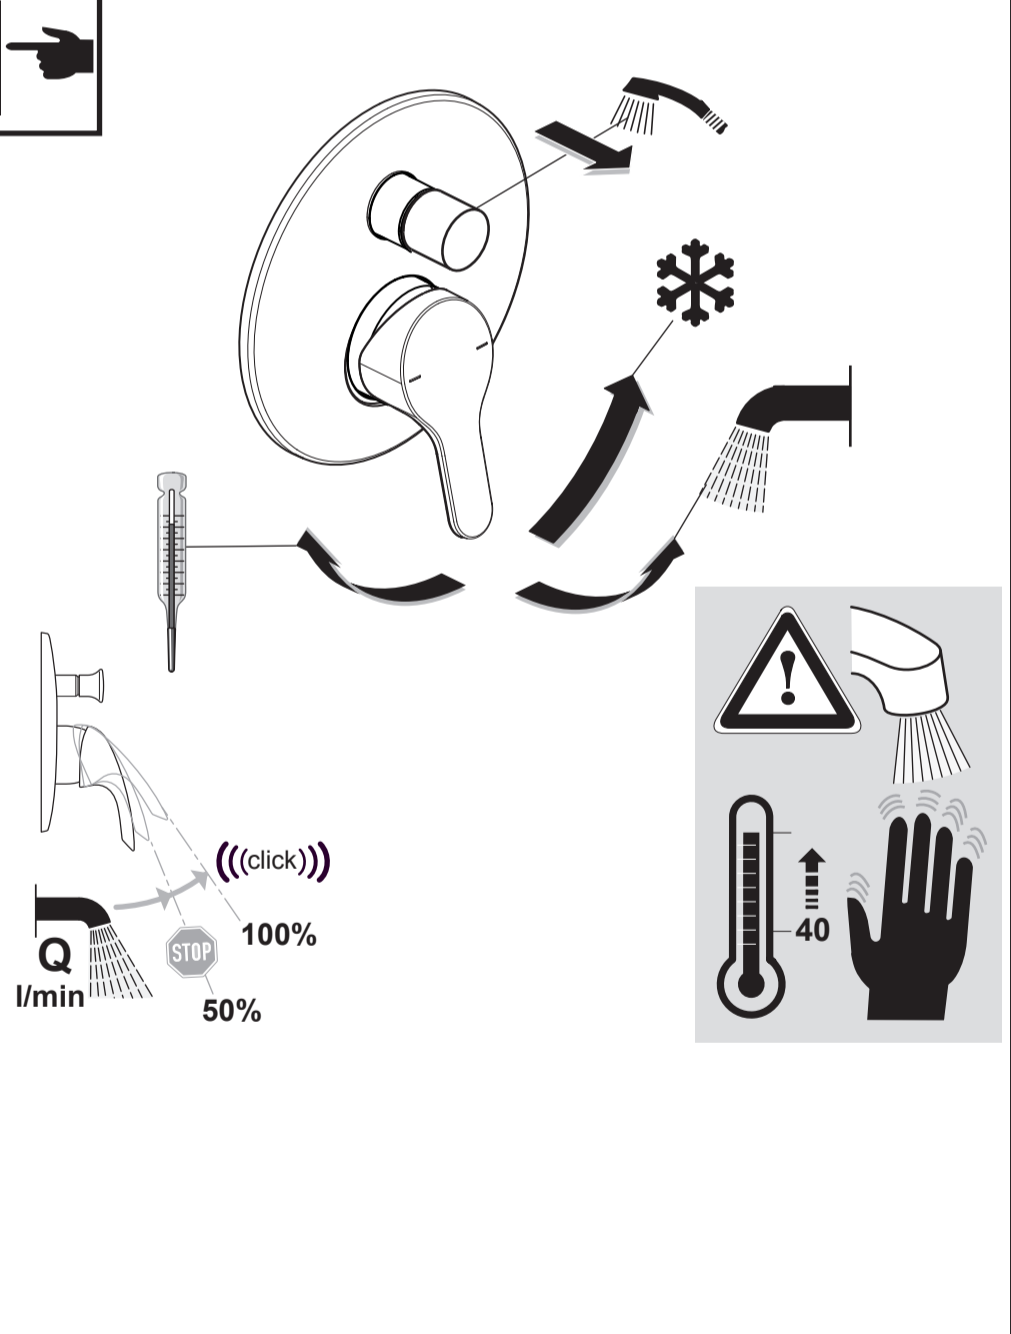

P	bar	0,5	MAX. 10	5		Q (3 bar)
T	°C		MAX. 80	65		l/min
				40		23