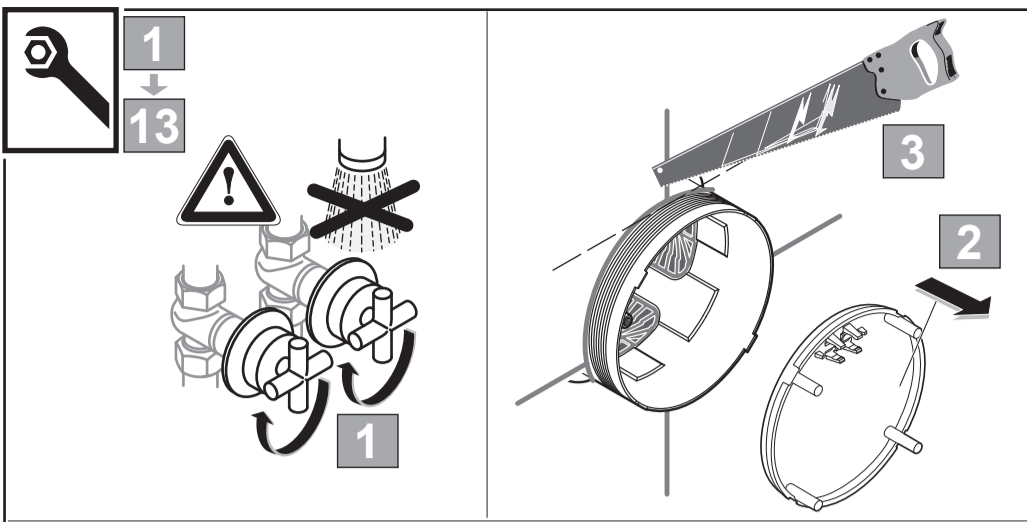

CERAPLUS 2
A6865 .. A6866 ..

0320 / A 868 331
 Made in Germany

Ideal Standard International NV
 Corporate Village - Gent Building
 Da Vincilaan 2
 1935 Zaventem
 Belgium

www.idealstandardinternational.com