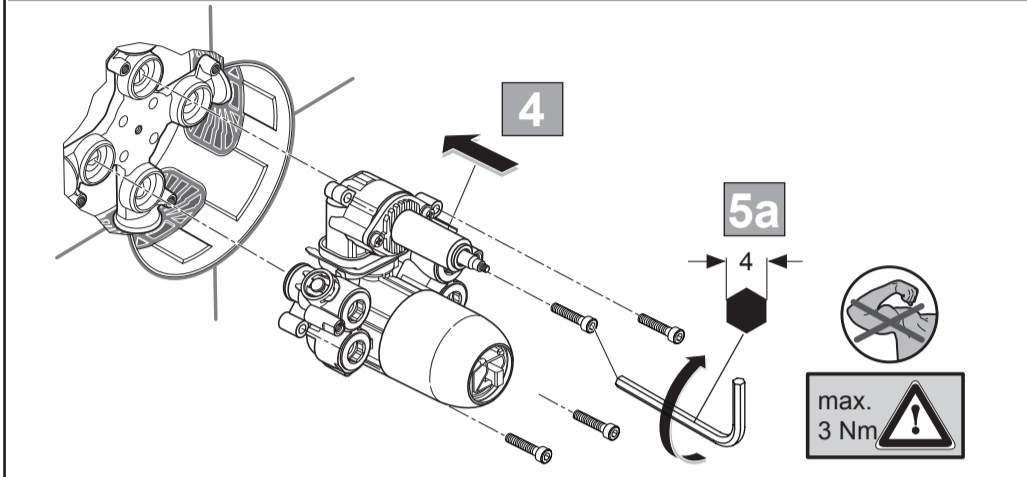

CERAPLUS 2
A6865 .. A6866 ..

0320 / A 868 331
 Made in Germany

Ideal Standard International NV
 Corporate Village - Gent Building
 Da Vincilaan 2
 1935 Zaventem
 Belgium

www.idealstandardinternational.com