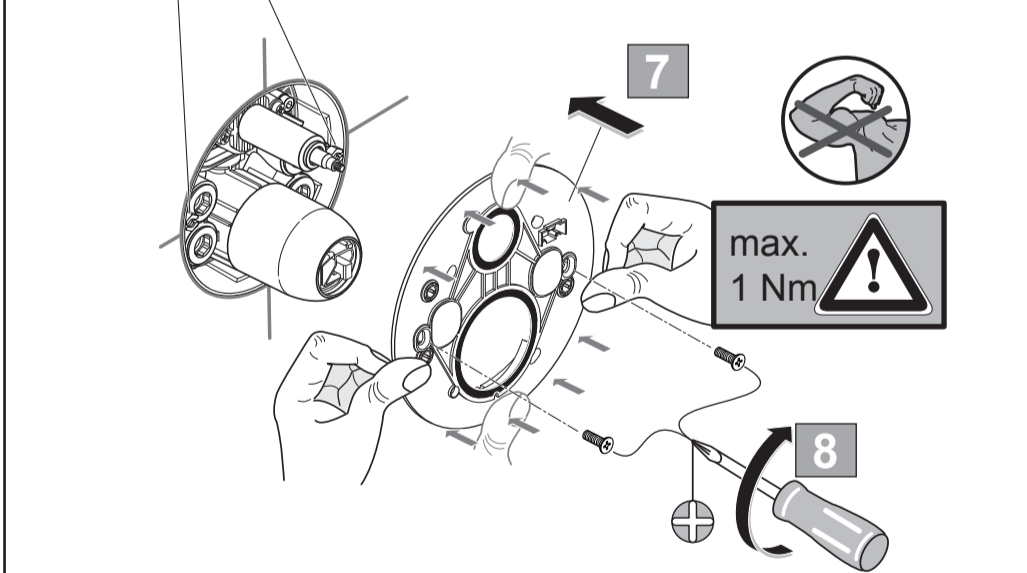

P	bar	0,5	MAX. 10	5		Q (3 bar)
T	°C		MAX. 80	65		l/min
				40		23