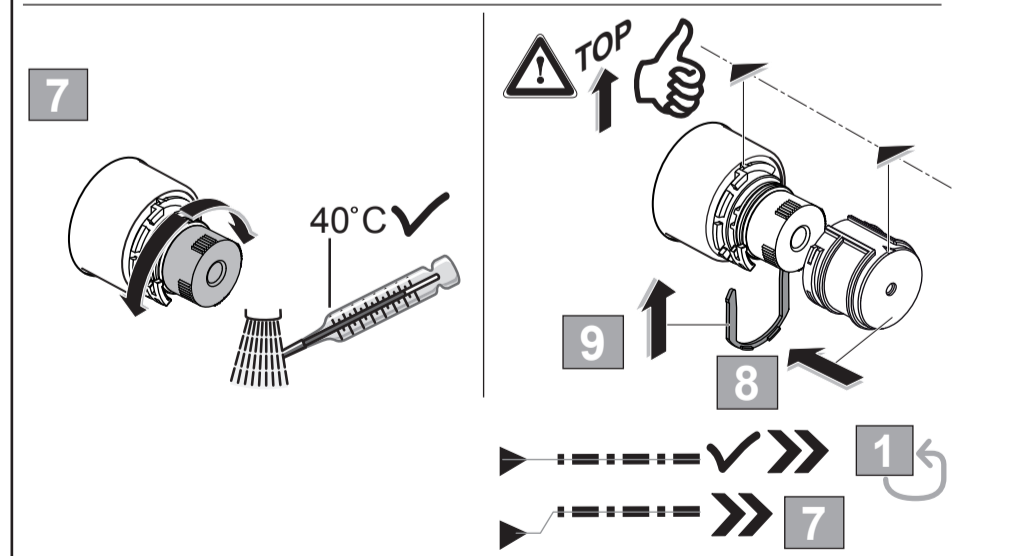

**CERAPLUS 2**  
**A 6868 ..**

1020 / A 868 334  
 (+ A 865 612)  
 Made in Germany

Ideal Standard International NV  
 Corporate Village - Gent Building  
 Da Vincilaan 2  
 1935 Zaventem  
 Belgium

www.idealstandardinternational.com