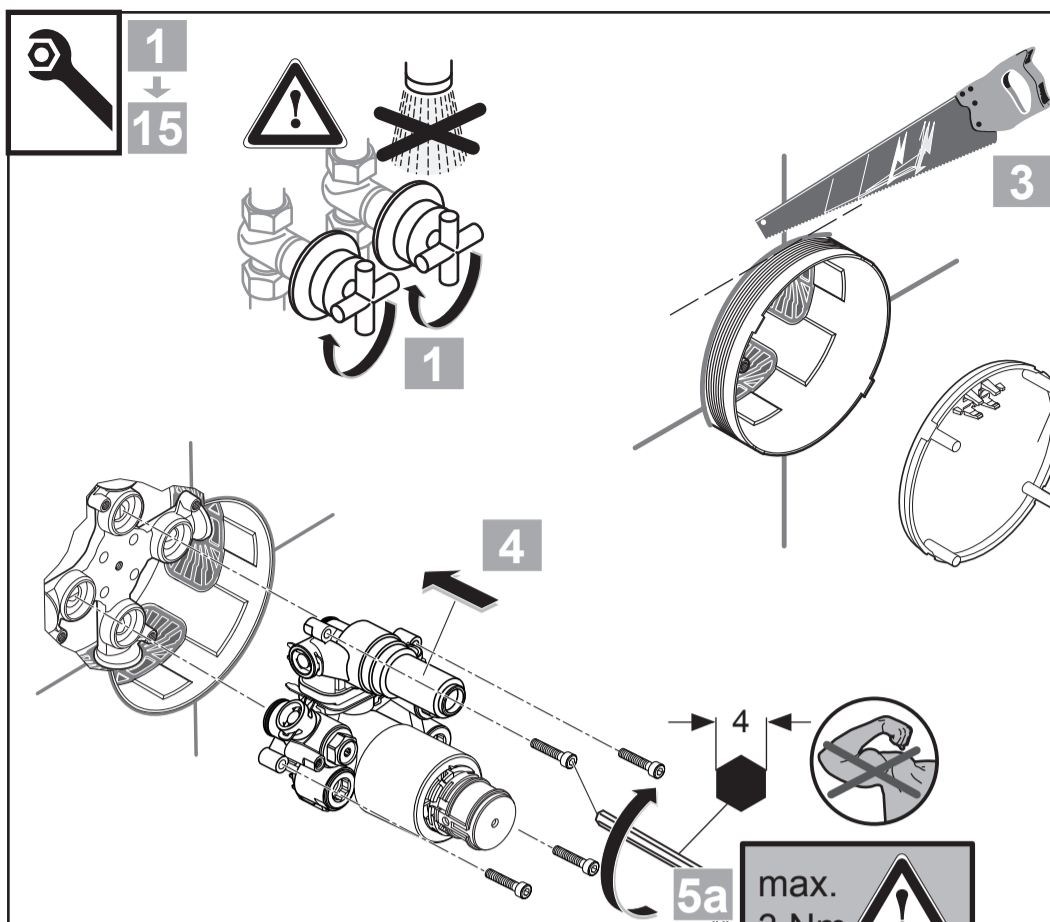

**CERAPLUS 2**  
**A 6868 ..**

1020 / A 868 334  
 (+ A 865 612)  
 Made in Germany

Ideal Standard International NV  
 Corporate Village - Gent Building  
 Da Vincilaan 2  
 1935 Zaventem  
 Belgium

www.idealstandardinternational.com