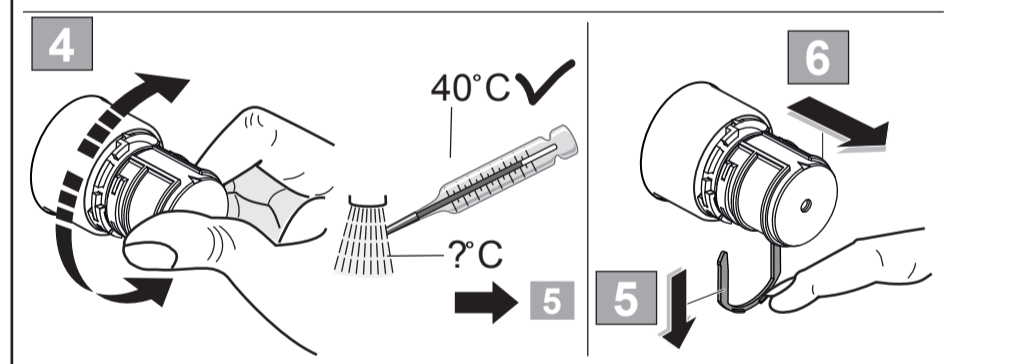

**CERAPLUS 2**  
**A 6868 ..**

1020 / A 868 334  
 (+ A 865 612)  
 Made in Germany

Ideal Standard International NV  
 Corporate Village - Gent Building  
 Da Vincilaan 2  
 1935 Zaventem  
 Belgium

www.idealstandardinternational.com