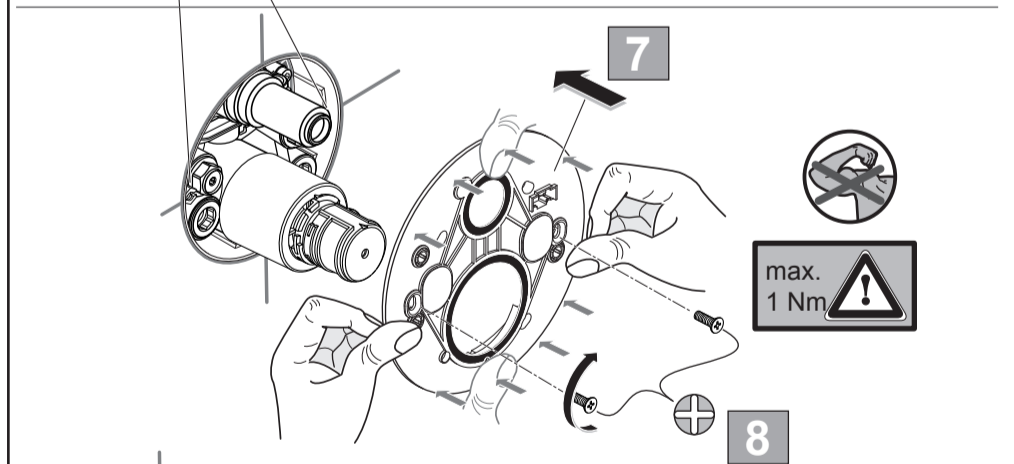

**CERAPLUS 2**  
**A 6868 ..**

1020 / A 868 334  
 (+ A 865 612)  
 Made in Germany

Ideal Standard International NV  
 Corporate Village - Gent Building  
 Da Vincilaan 2  
 1935 Zaventem  
 Belgium

www.idealstandardinternational.com