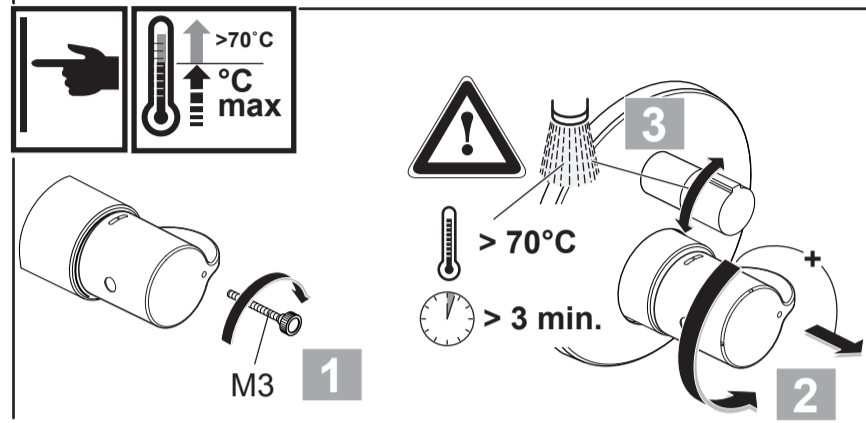

**CERAPLUS 2**  
**A 6868 ..**

1020 / A 868 334  
 (+ A 865 612)  
 Made in Germany

Ideal Standard International NV  
 Corporate Village - Gent Building  
 Da Vincilaan 2  
 1935 Zaventem  
 Belgium

www.idealstandardinternational.com