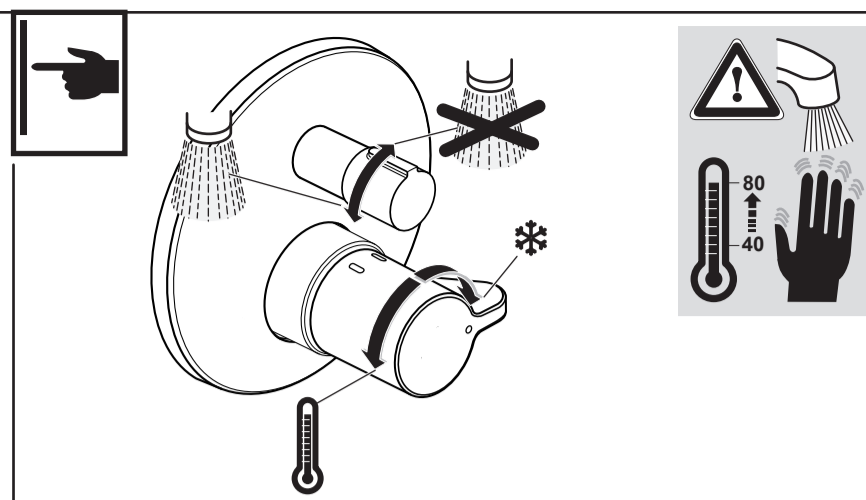

**CERAPLUS 2**  
**A 6868 ..**

1020 / A 868 334  
 (+ A 865 612)  
 Made in Germany

Ideal Standard International NV  
 Corporate Village - Gent Building  
 Da Vincilaan 2  
 1935 Zaventem  
 Belgium

www.idealstandardinternational.com