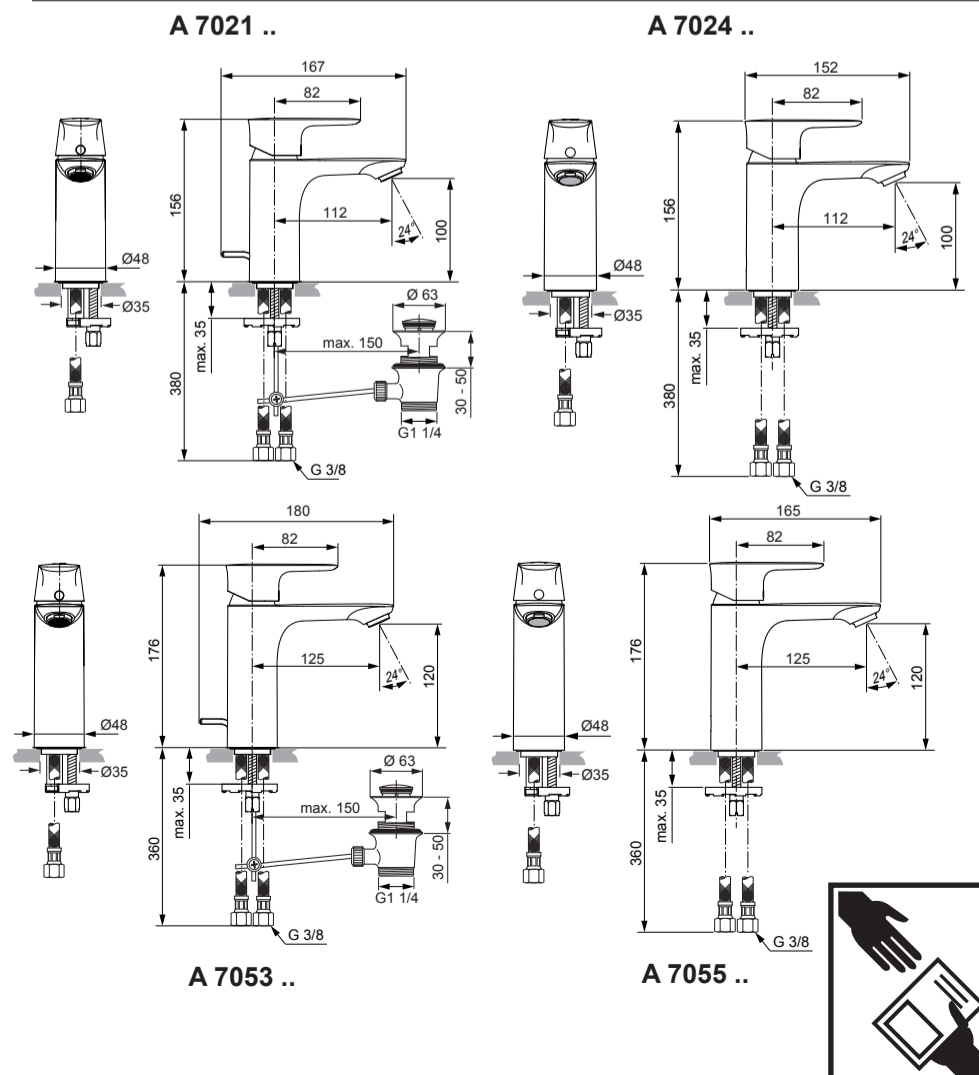

Ideal Standard International NV
Corporate Village - Gent Building
Da Vincilaan 2
1935 Zaventem
Belgium

www.idealstandardinternational.com