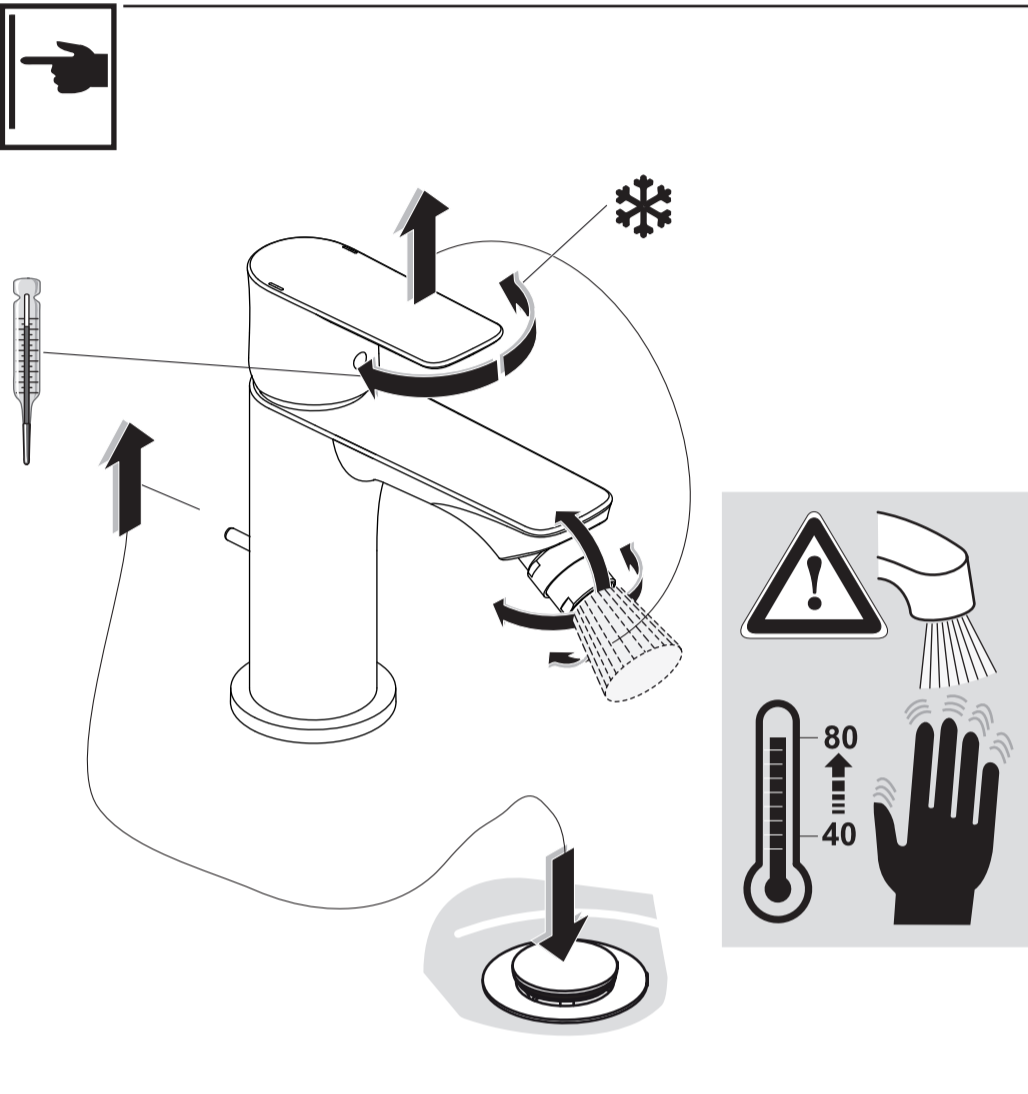

Ideal Standard

CONNECT AIR

A 7030 ..

0120 / A 868 466
 Made in Germany

Ideal Standard International NV
 Corporate Village - Gent Building
 Da Vincilaan 2
 1935 Zaventem
 Belgium

www.idealstandardinternational.com