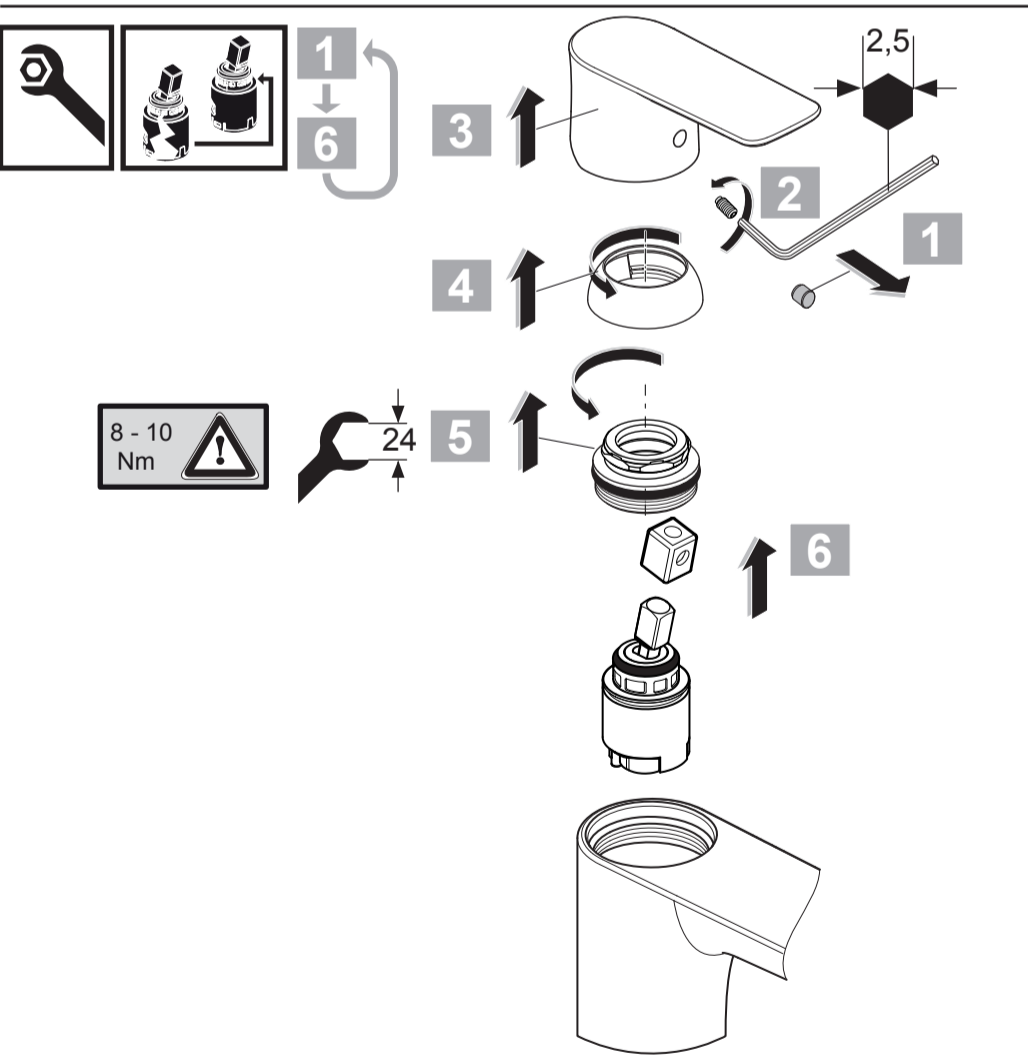

Ideal Standard

CONNECT AIR

A 7030 ..

0120 / A 868 466
 Made in Germany

Ideal Standard International NV
 Corporate Village - Gent Building
 Da Vincilaan 2
 1935 Zaventem
 Belgium

www.idealstandardinternational.com