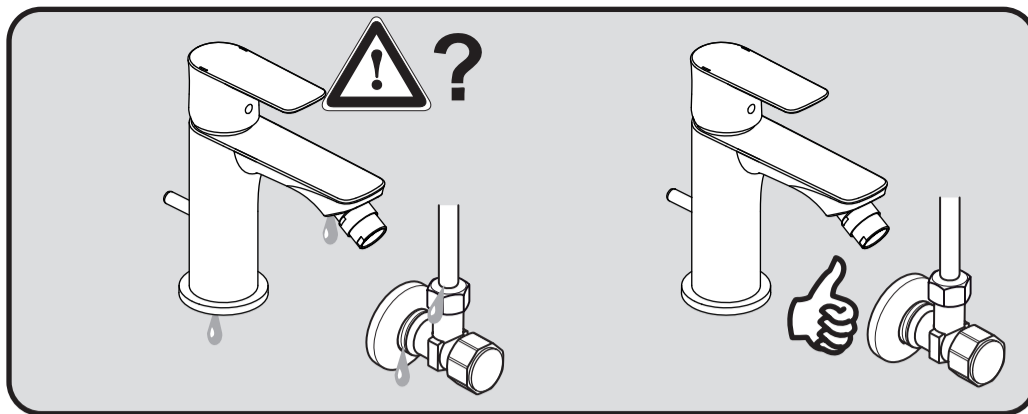

Ideal Standard

CONNECT AIR

A 7030 ..

0120 / A 868 466
 Made in Germany

Ideal Standard International NV
 Corporate Village - Gent Building
 Da Vincilaan 2
 1935 Zaventem
 Belgium

www.idealstandardinternational.com