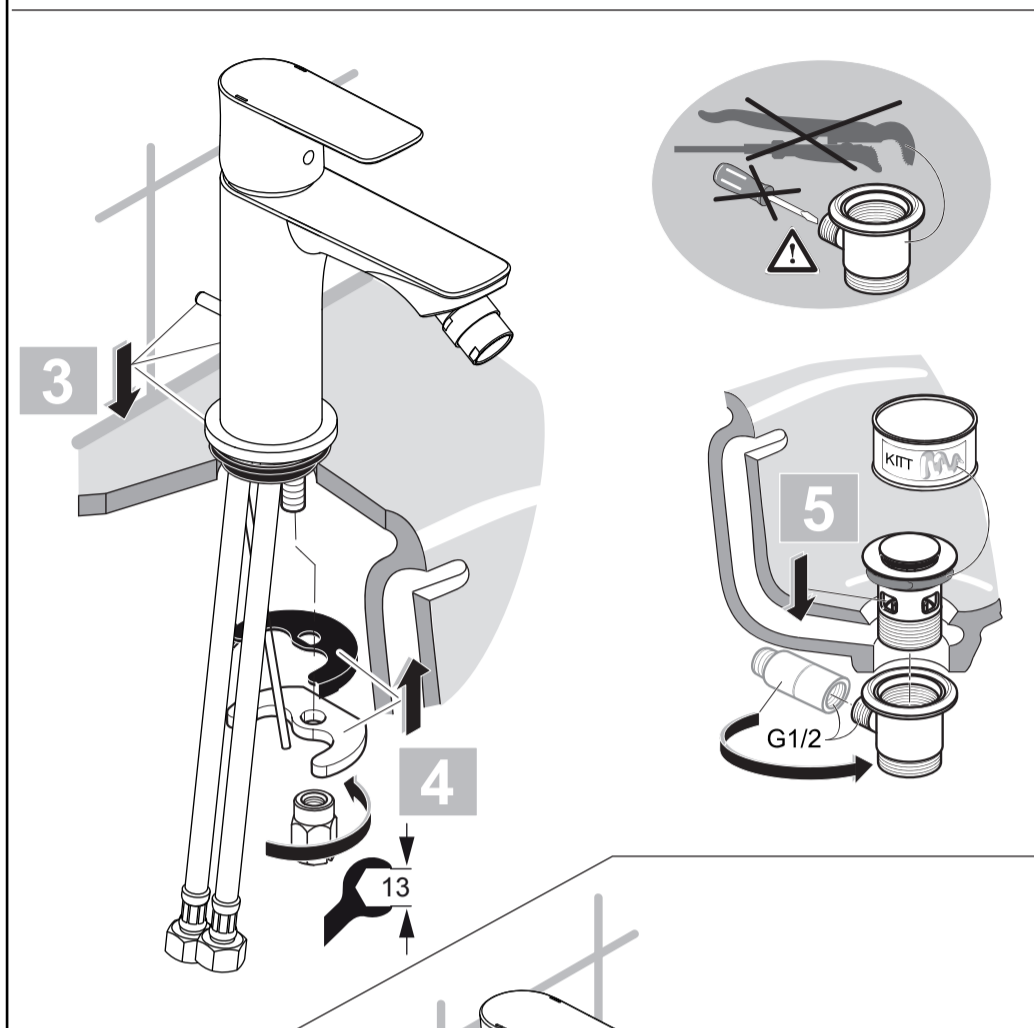

Ideal Standard

CONNECT AIR

A 7030 ..

0120 / A 868 466
 Made in Germany

Ideal Standard International NV
 Corporate Village - Gent Building
 Da Vincilaan 2
 1935 Zaventem
 Belgium

www.idealstandardinternational.com