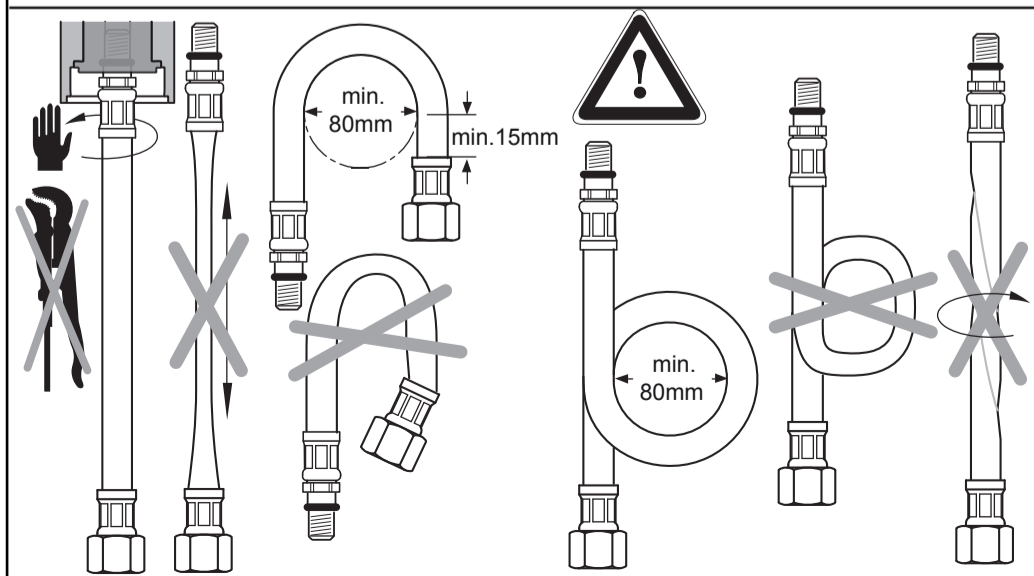

Ideal Standard

CONNECT AIR

A 7030 ..

0120 / A 868 466
 Made in Germany

Ideal Standard International NV
 Corporate Village - Gent Building
 Da Vincilaan 2
 1935 Zaventem
 Belgium

www.idealstandardinternational.com