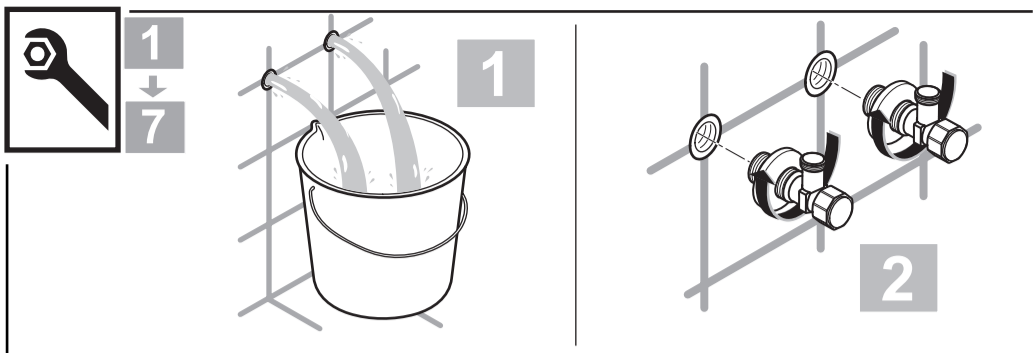

Ideal Standard

CONNECT AIR

A 7030 ..

0120 / A 868 466
 Made in Germany

Ideal Standard International NV
 Corporate Village - Gent Building
 Da Vincilaan 2
 1935 Zaventem
 Belgium

www.idealstandardinternational.com