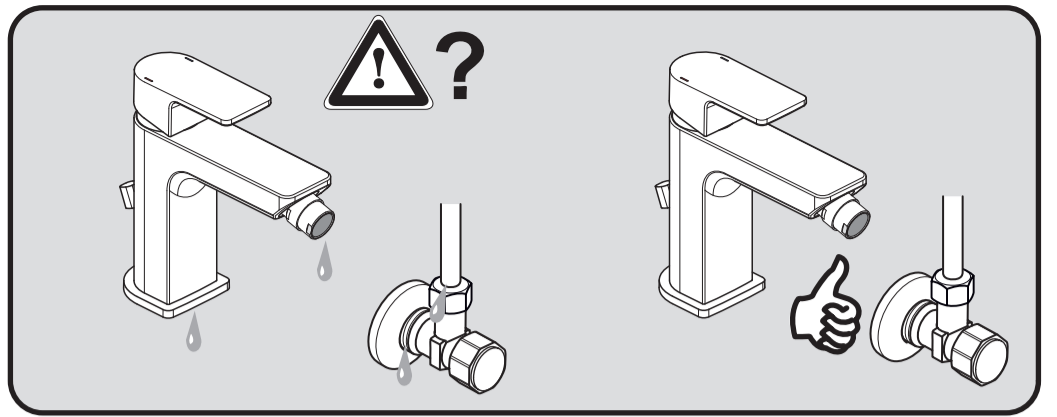

Ideal Standard

EDGE

A 7118 ..

1220 / A 868 835
 Made in Germany

Ideal Standard International NV
 Corporate Village - Gent Building
 Da Vincilaan 2
 1935 Zaventem
 Belgium

www.idealstandardinternational.com