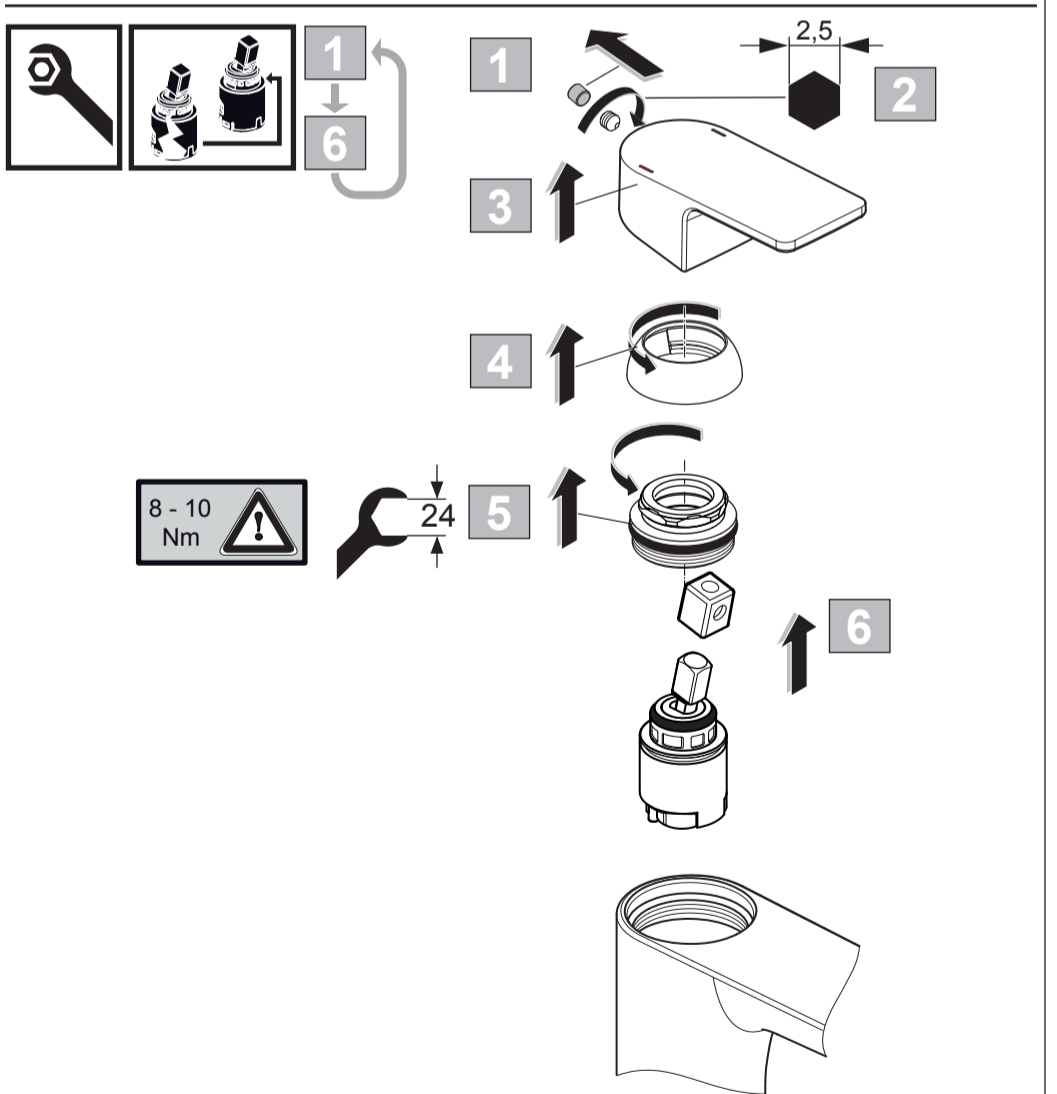

Ideal Standard

EDGE

A 7118 ..

1220 / A 868 835
 Made in Germany

Ideal Standard International NV
 Corporate Village - Gent Building
 Da Vincilaan 2
 1935 Zaventem
 Belgium

www.idealstandardinternational.com