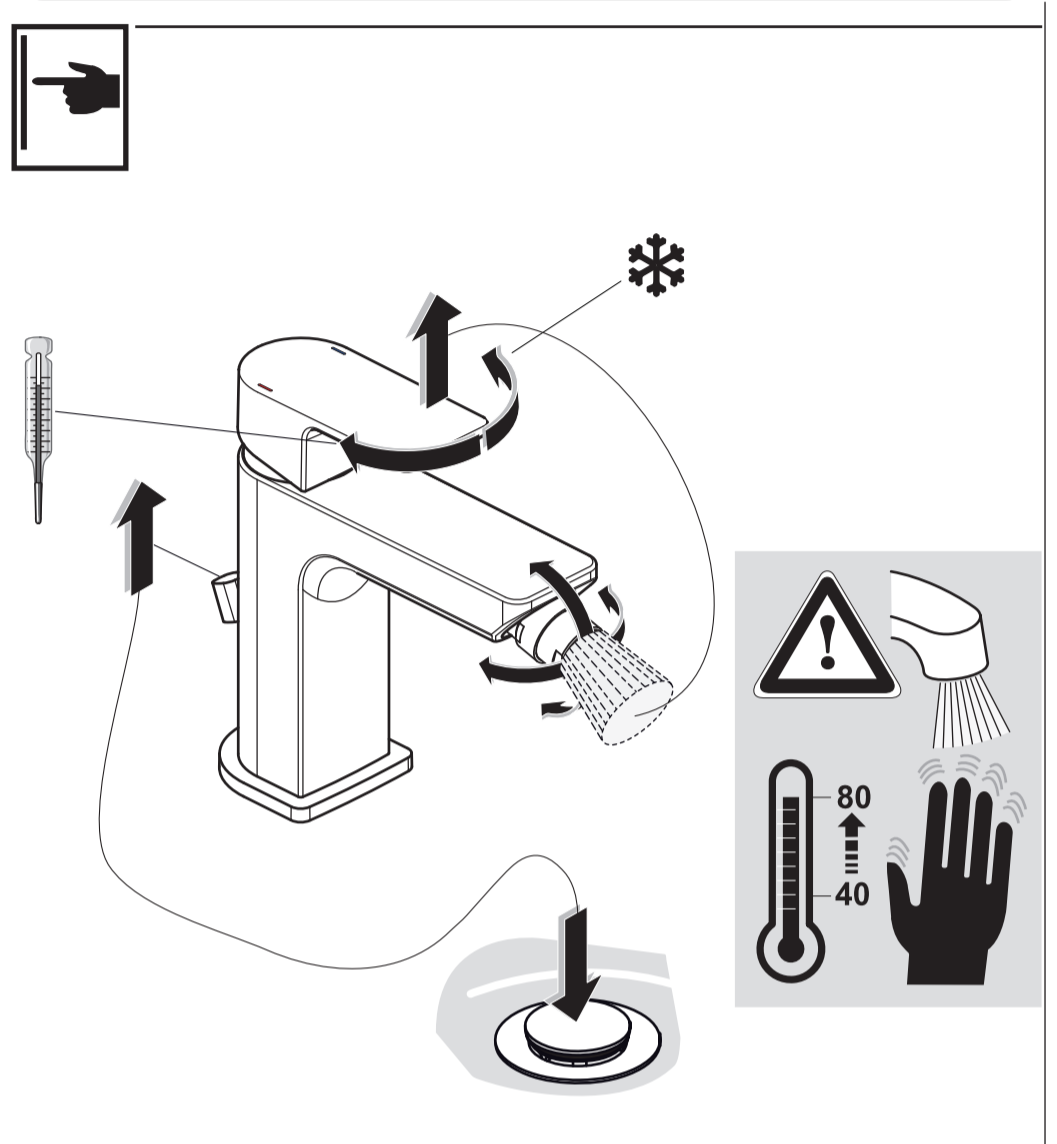

Ideal Standard

EDGE

A 7118 ..

1220 / A 868 835
 Made in Germany

Ideal Standard International NV
 Corporate Village - Gent Building
 Da Vincilaan 2
 1935 Zaventem
 Belgium

www.idealstandardinternational.com