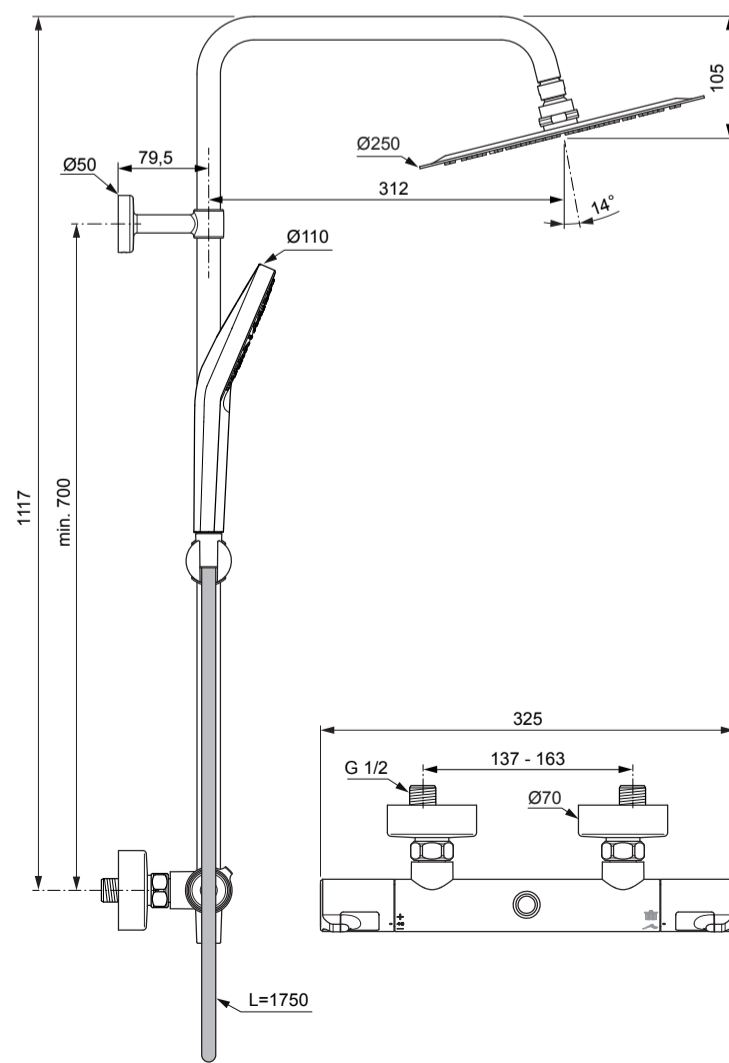

Ideal Standard International NV
Corporate Village - Gent Building
Da Vincilaan 2
1935 Zaventem
Belgium

www.idealstandardinternational.com