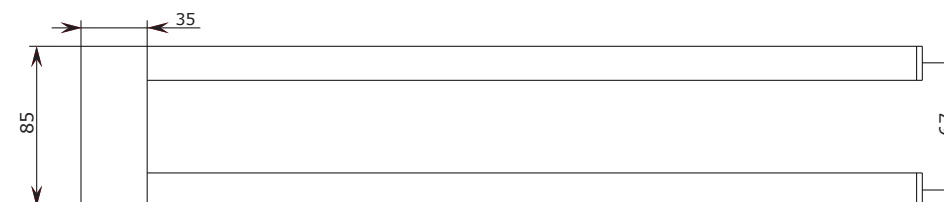

XX = AA

Position

1 = H 961 977 NU

2 = H 961 978 NU

3 = H 961 979 XX

CONNECT

A 9181 ..

1011 / H 965 783
(+ A 865 612)
Made by JADO in E.U.