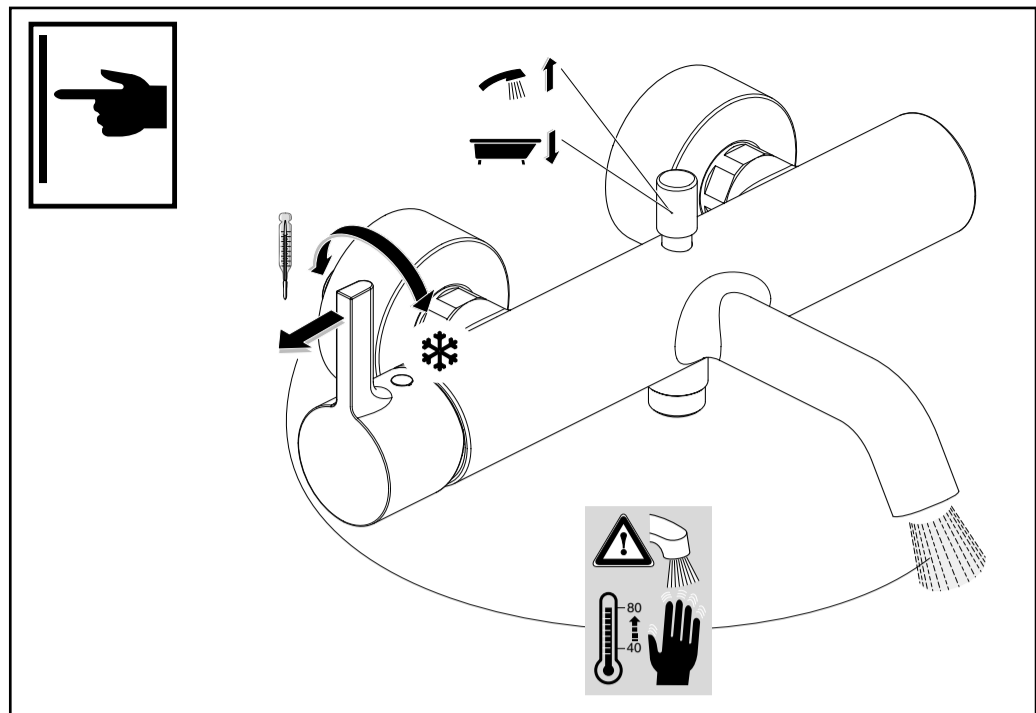

Joy

Ideal Standard

02.2019 / B565004

Ideal Standard International NV
Corporate Village – Gent Building
Da Vincilaan 2
1935 Zaventem
Belgium
<http://www.idealstandardinternational.com>

P bar	MAX. 10	5	(3 bar)
T °C	MAX. 80	65	40
		20	13