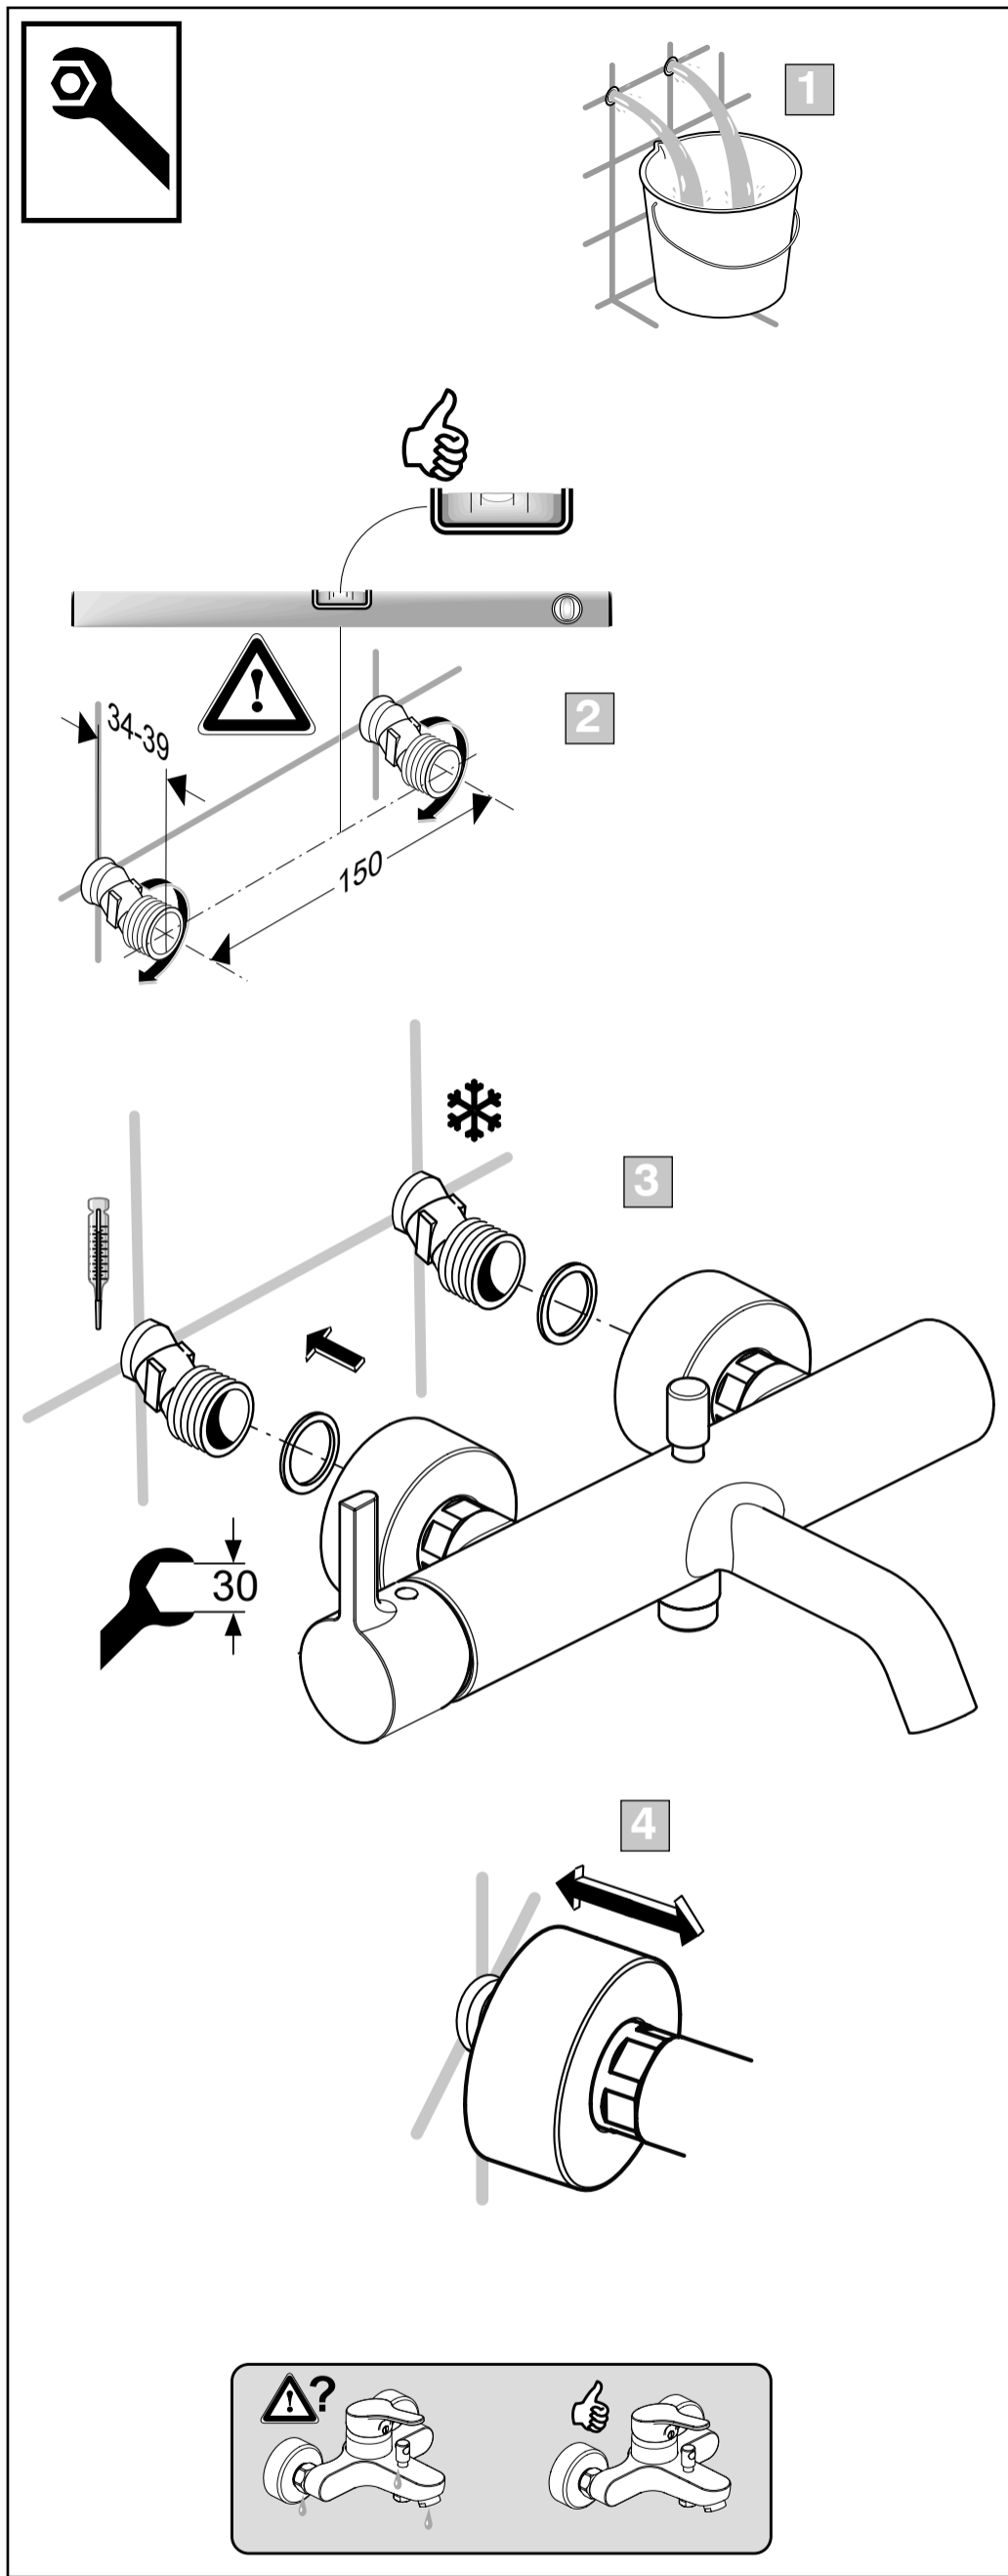

Joy

Ideal Standard

02.2019 / B565004

Ideal Standard International NV
Corporate Village – Gent Building
Da Vincilaan 2
1935 Zaventem
Belgium
<http://www.idealstandardinternational.com>

P bar	MAX. 10	5	(3 bar)
T °C	MAX. 80	65	40
		20	13