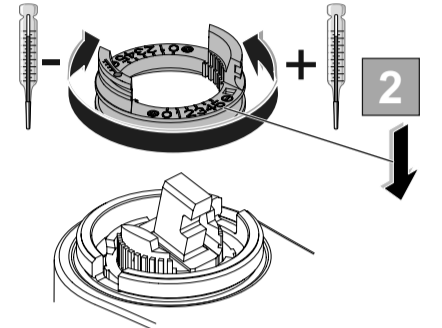

CERALOOK

Ideal Standard

01.2021 / B665864

B C177 XX

Ideal Standard International NV
Corporate Village – Gent Building
Da Vincilaan 2
1935 Zaventem
Belgium
<http://www.idealstandardinternational.com>

| P | °C | °C | 0 1 2 3 4 5 | | | | |
|------|------|----|-------------|----|----|----|----|
| | | | °C | °C | °C | °C | °C |
| 50°C | 15°C | 50 | 49 | 44 | 40 | 35 | 33 |
| 65°C | 15°C | 65 | 63 | 57 | 50 | 44 | 40 |
| 85°C | 15°C | 85 | 83 | 74 | 64 | 56 | 50 |