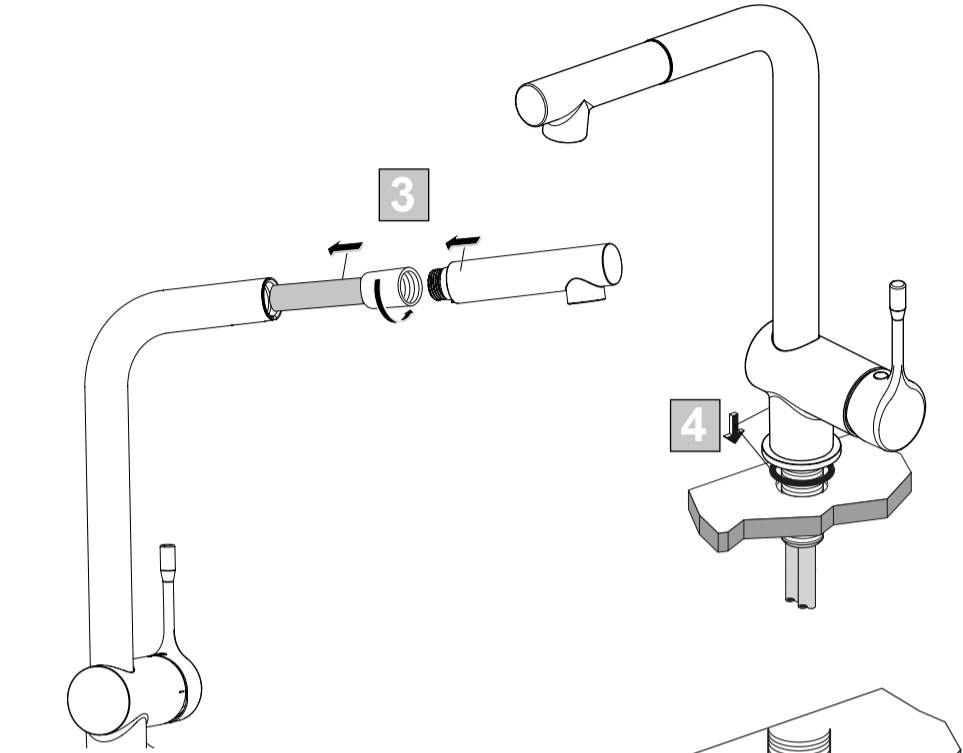

CERALOOK

Ideal Standard

01.2021 / B665864

B C177 XX

Ideal Standard International NV
Corporate Village – Gent Building
Da Vincilaan 2
1935 Zaventem
Belgium
<http://www.idealstandardinternational.com>

| P | °C | °C | 0 1 2 3 4 5 | | | | |
|------|------|----|-------------|----|----|----|----|
| | | | °C | °C | °C | °C | °C |
| 50°C | 15°C | 50 | 49 | 44 | 40 | 35 | 33 |
| 65°C | 15°C | 65 | 63 | 57 | 50 | 44 | 40 |
| 85°C | 15°C | 85 | 83 | 74 | 64 | 56 | 50 |