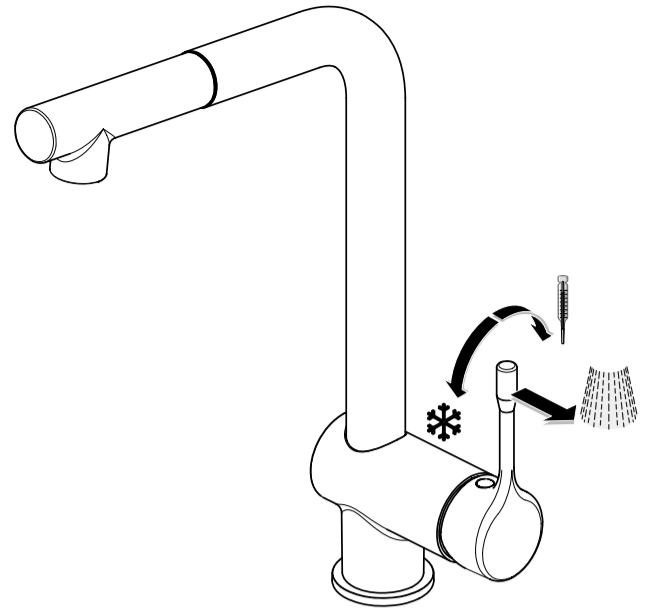

CERALOOK

Ideal Standard

01.2021 / B665864

B C177 XX

Ideal Standard International NV
Corporate Village – Gent Building
Da Vincilaan 2
1935 Zaventem
Belgium
<http://www.idealstandardinternational.com>

| P | °C | °C | 0 1 2 3 4 5 | | | | |
|------|------|----|-------------|----|----|----|----|
| | | | °C | °C | °C | °C | °C |
| 50°C | 15°C | 50 | 49 | 44 | 40 | 35 | 33 |
| 65°C | 15°C | 65 | 63 | 57 | 50 | 44 | 40 |
| 85°C | 15°C | 85 | 83 | 74 | 64 | 56 | 50 |