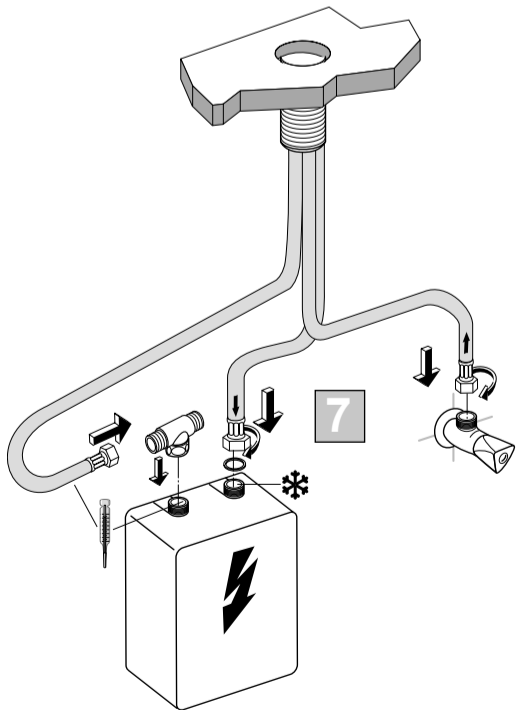

CERALOOK

Ideal Standard

01.2021 / B665864

B C177 XX

Ideal Standard International NV
Corporate Village – Gent Building
Da Vincilaan 2
1935 Zaventem
Belgium
<http://www.idealstandardinternational.com>

| P | °C | °C | 0 1 2 3 4 5 | | | | |
|------|------|----|-------------|----|----|----|----|
| | | | °C | °C | °C | °C | °C |
| 50°C | 15°C | 50 | 49 | 44 | 40 | 35 | 33 |
| 65°C | 15°C | 65 | 63 | 57 | 50 | 44 | 40 |
| 85°C | 15°C | 85 | 83 | 74 | 64 | 56 | 50 |