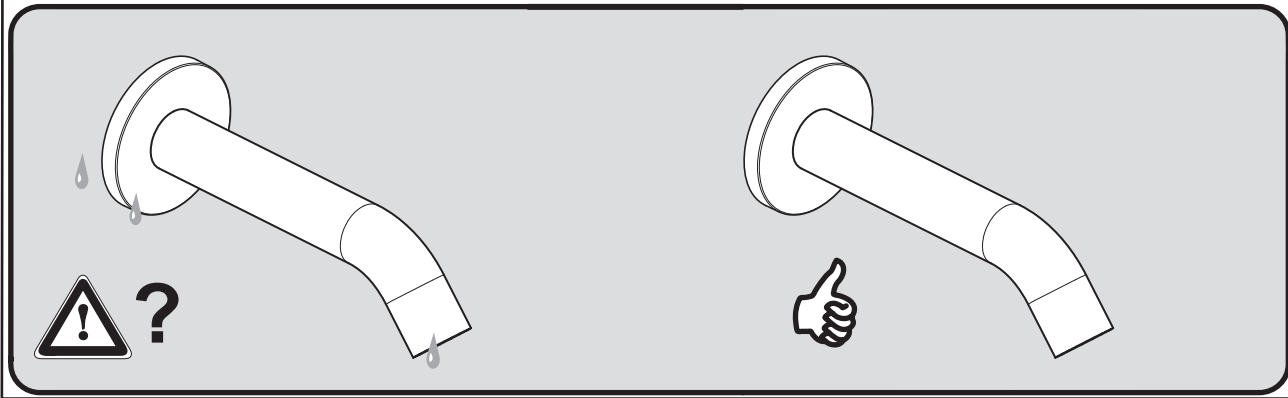

P	bar	MIN. 0,5		MAX. 5	Q (3 bar)
	T	°C	MIN. 10		MAX. 80	l/min
						??