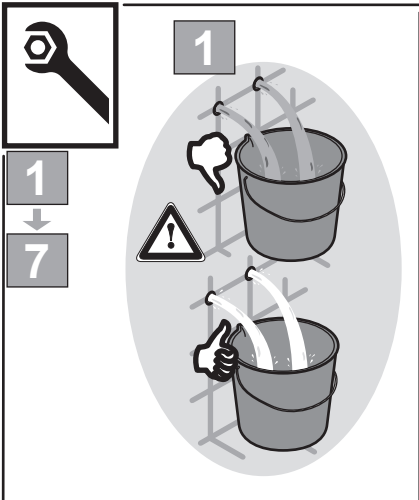

P	bar	MIN. 0,5		MAX. 5	Q (3 bar)
	T	°C	MIN. 10		MAX. 80	l/min
						??