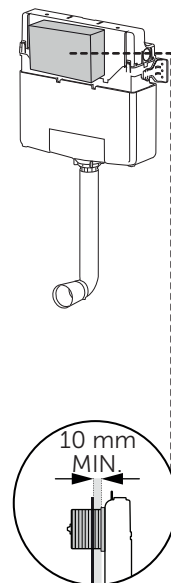

(dimensions in millimeters)

WC FRAME/CISTERN 150

WC FRAME / CISTERN 80

WC FRAME / CISTERN 120

1

FRONT

TOP

2

x2 x2

3

4

FRONT

TOP

5

6

7