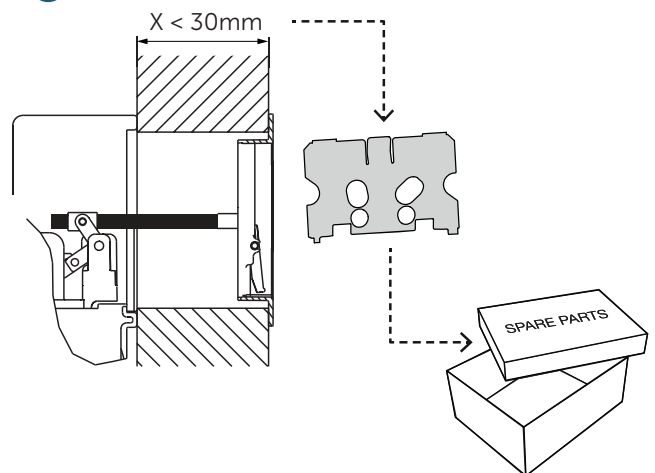

(dimensions in millimeters)

WC FRAME/CISTERN 150

WC FRAME / CISTERN 80

WC FRAME / CISTERN 120

1

FRONT

TOP

2

x2 x2

3

4

FRONT

TOP

5

6

7