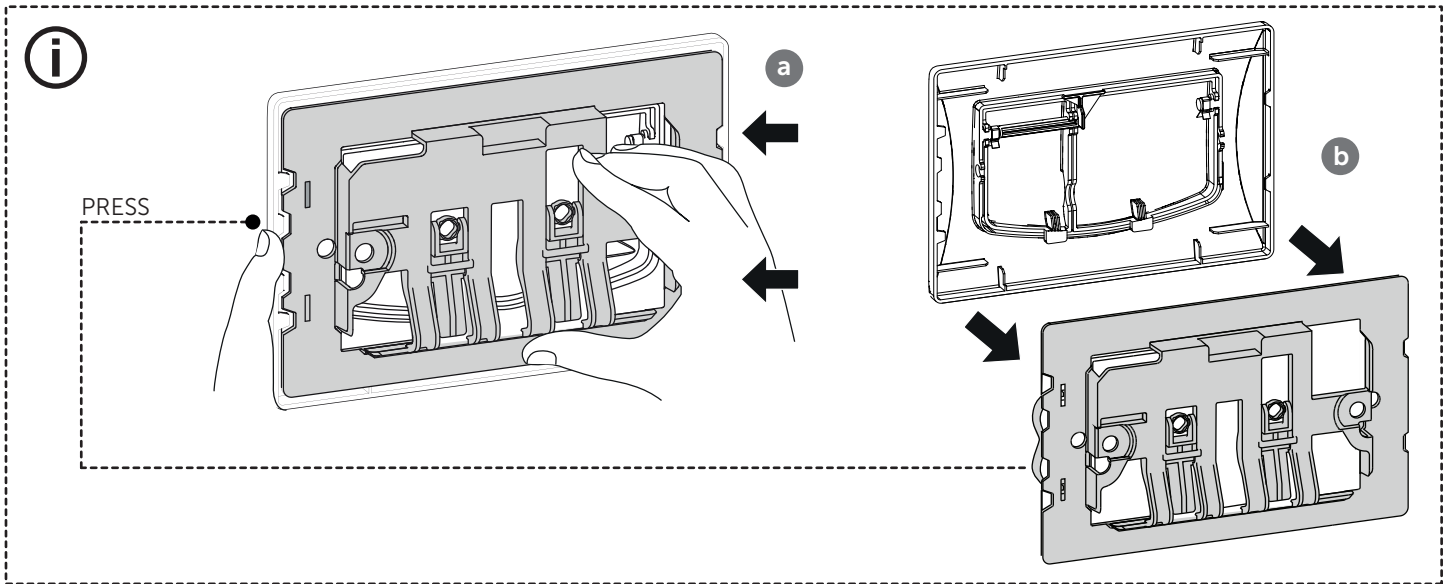

(dimensions in millimeters)

WC FRAME/CISTERN 150

WC FRAME / CISTERN 80

WC FRAME / CISTERN 120

1

FRONT

TOP

2