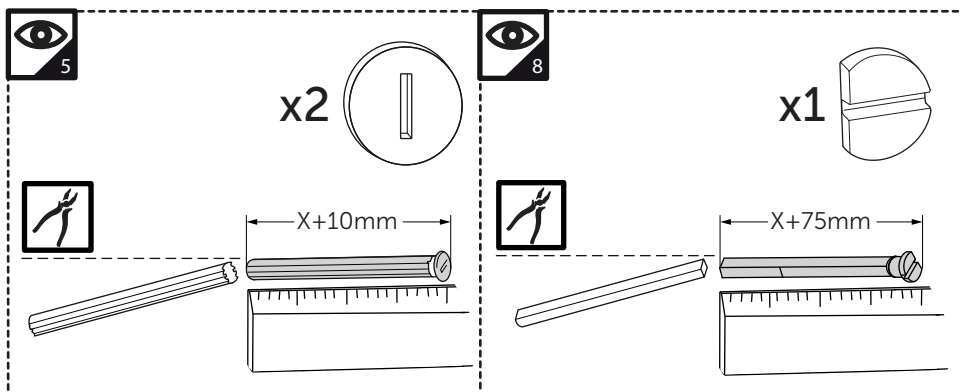

(dimensions in millimeters)

WC FRAME/CISTERN 150

WC FRAME / CISTERN 80

WC FRAME / CISTERN 120

1

FRONT

TOP

2

x2 x2

3

4

FRONT

TOP

5

6

7