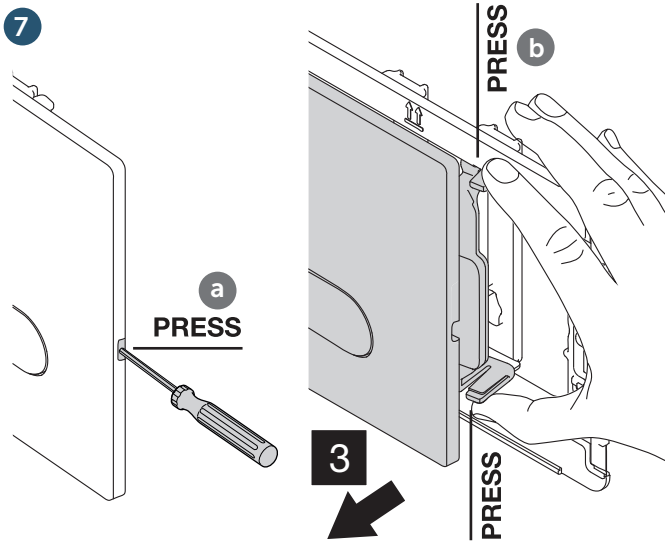

5

TOP

x2

x2

6

11

150cp < VISCOSITY < 300cp (20°C)
 CI Chlorine Bleach

Ideal Standard International NV
 Corporate Village – Gent Building
 Da Vincilaan 2
 B1935 – Zaventem
 Belgium