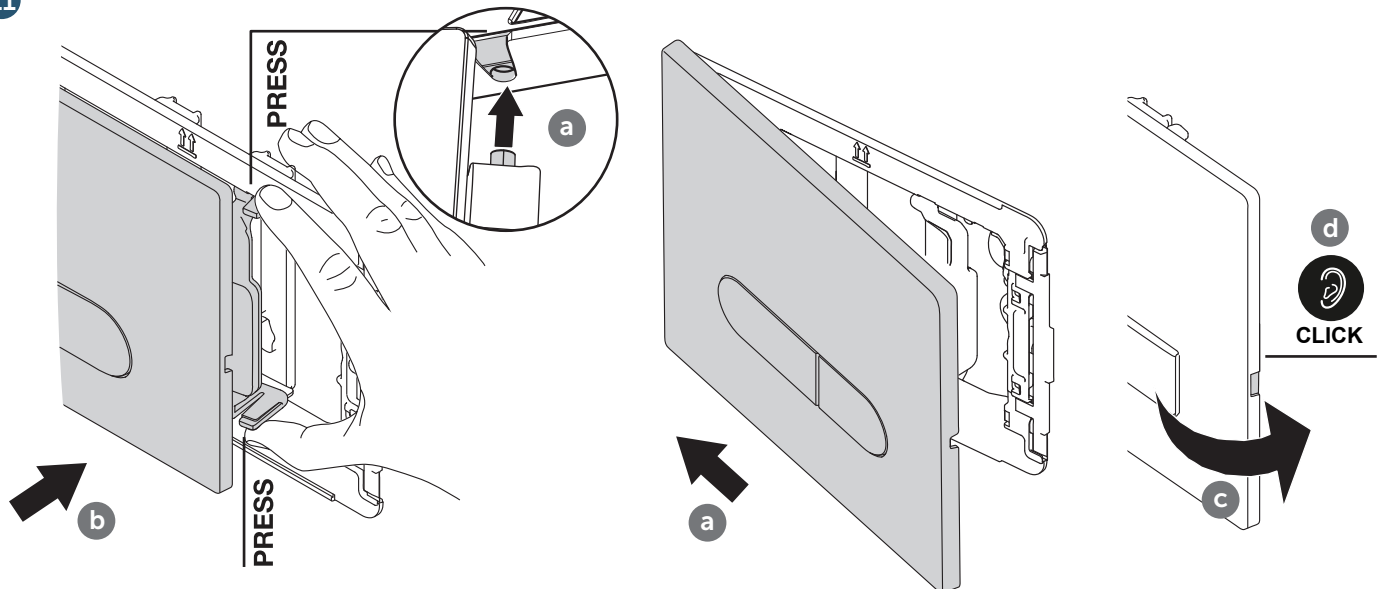

5

TOP

x2

x2

6

11

150cp < VISCOSITY < 300cp (20°C)
 CI Chlorine Bleach

Ideal Standard International NV
 Corporate Village – Gent Building
 Da Vincilaan 2
 B1935 – Zaventem
 Belgium