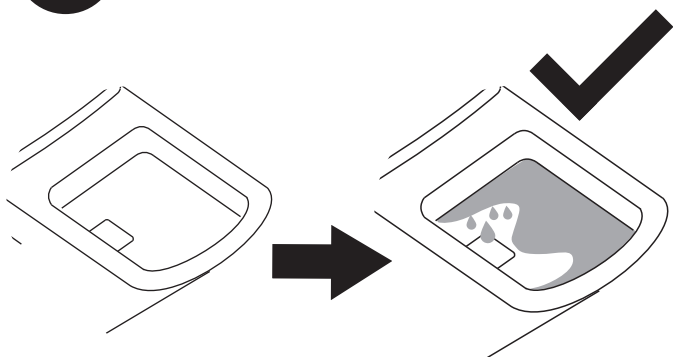

5

TOP

x2

x2

6

11

150cp < VISCOSITY < 300cp (20°C)
 CI Chlorine Bleach

Ideal Standard International NV
 Corporate Village – Gent Building
 Da Vincilaan 2
 B1935 – Zaventem
 Belgium