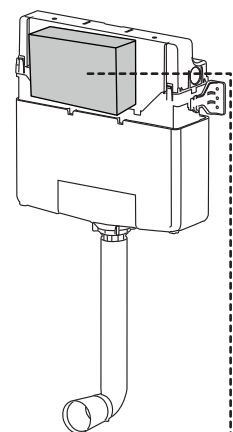

(dimensions in millimeters)

WC FRAME/CISTERN 150

WC FRAME / CISTERN 80

WC FRAME / CISTERN 120

1

2

FRONT

TOP