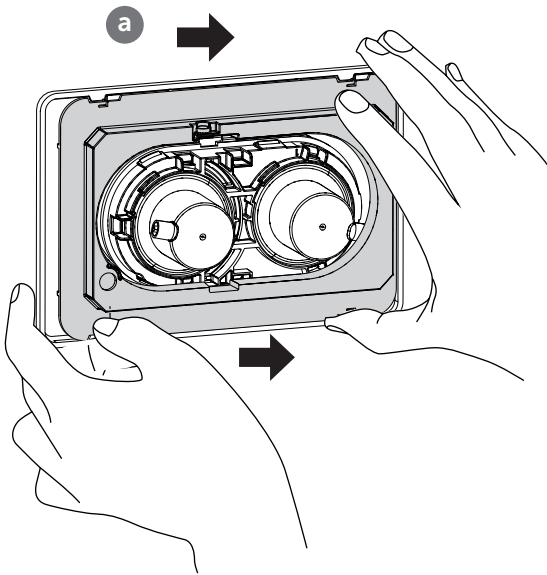

(dimensions in millimeters)

WC FRAME/CISTERN 150

WC FRAME / CISTERN 80

WC FRAME / CISTERN 120

1

2

FRONT

TOP