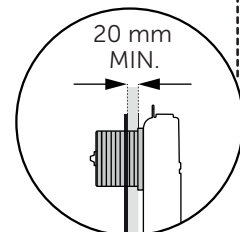

(dimensions in millimeters)

WC FRAME/CISTERN 150

WC FRAME / CISTERN 80

WC FRAME / CISTERN 120

1

2

FRONT

TOP