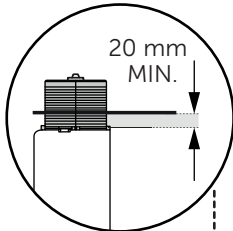

(dimensions in millimeters)

WC FRAME/CISTERN 150

WC FRAME / CISTERN 80

WC FRAME / CISTERN 120

1

2

FRONT

TOP