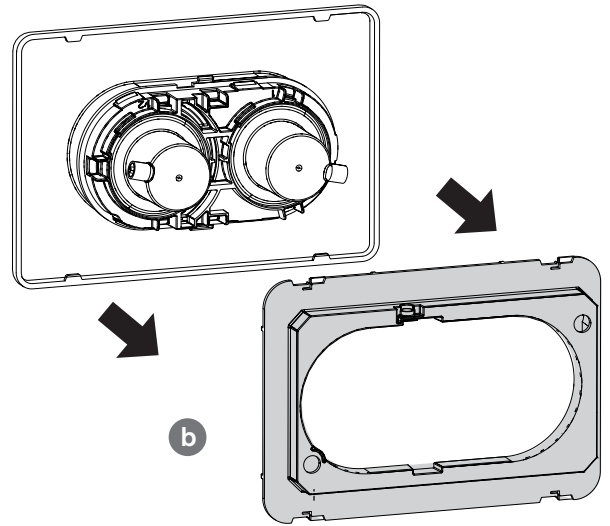

(dimensions in millimeters)

WC FRAME/CISTERN 150

WC FRAME / CISTERN 80

WC FRAME / CISTERN 120

1

2

FRONT

TOP