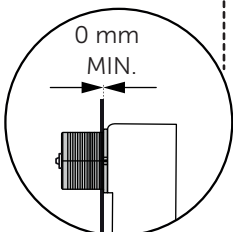

(dimensions in millimeters)

WC FRAME/CISTERN 150

WC FRAME / CISTERN 80

WC FRAME / CISTERN 120

1

2

FRONT

TOP