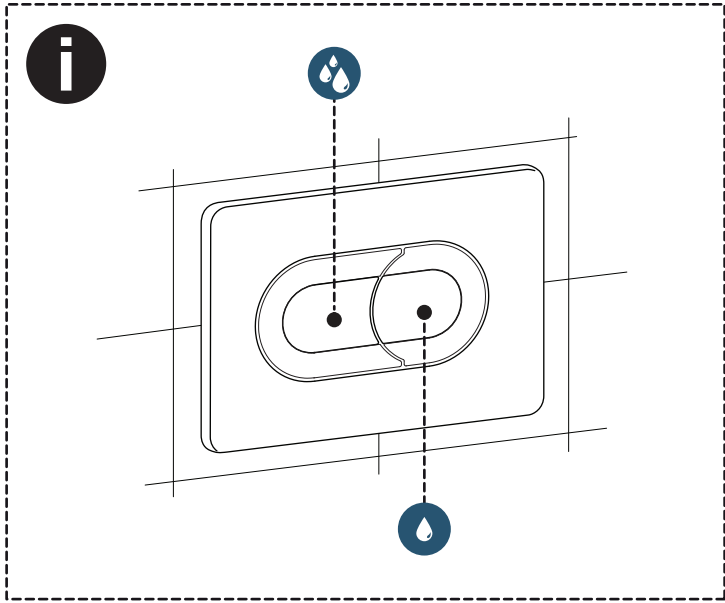

Ideal Standard International NV
Corporate Village – Gent Building
Da Vincilaan 2
B1935 – Zaventem
Belgium

BE +32 (0)2 325 66 33
BG +359 675 30362
DE +49 (0)228 521 580
EG +202 26969700
FR +33 (0)1 49 38 28 00
GB 0870 129 6085
GR +30 210 67 90 810
HR +38591 22 99 304

HU +36 30 6991 594
IT 800 652 290
ME +971 4 804 2400
NL +31 (0)77 355 08 08
PL +48 71 7868 301/302
RO +40 21 3223 201/202
SI 00386 59 919040
TR +90 216 314 87 87

UA +359 675 30 468
AL/XK/BA +359 887 709 696
CZ/SK +420 417 592 179
DK/NO/SE +45 75 84 10 10
ES/PT +34 93 561 80 00
LV/LT/EE +371 673 57 792
RS/MK/ME +381 11 713 80 58
RU/MD +7 495 669 23 11