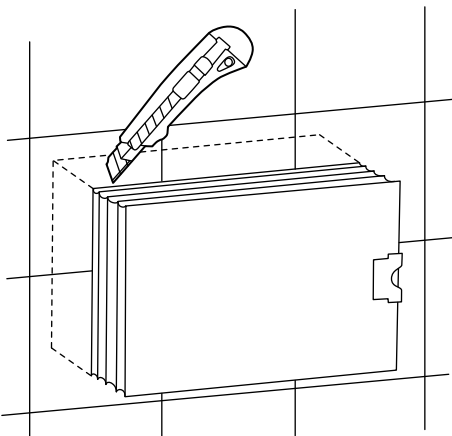

(dimensions in millimeters)

WC FRAME/CISTERN 150

WC FRAME / CISTERN 80

WC FRAME / CISTERN 120

1

2

FRONT

TOP