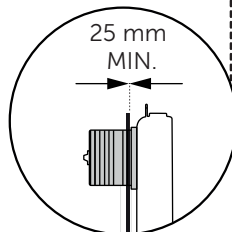

(dimensions in millimeters)

WC FRAME/CISTERN 150

WC FRAME / CISTERN 80

WC FRAME / CISTERN 120

1

2

FRONT

TOP