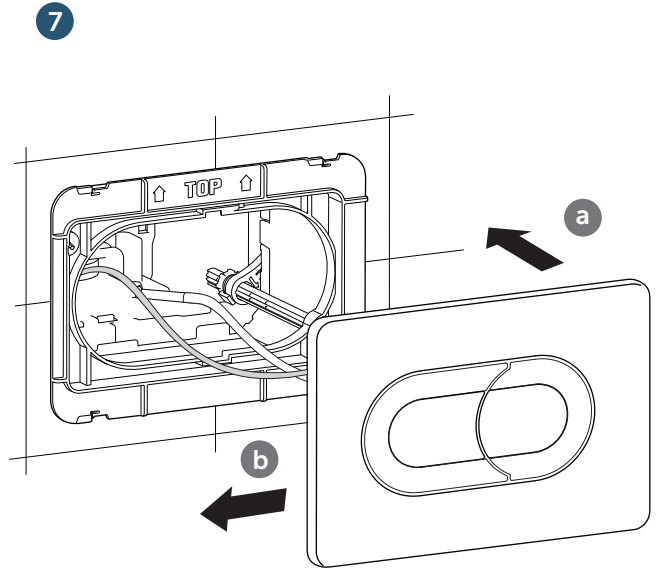

Ideal Standard International NV
Corporate Village – Gent Building
Da Vincilaan 2
B1935 – Zaventem
Belgium

BE +32 (0)2 325 66 33
BG +359 675 30362
DE +49 (0)228 521 580
EG +202 26969700
FR +33 (0)1 49 38 28 00
GB 0870 129 6085
GR +30 210 67 90 810
HR +38591 22 99 304

HU +36 30 6991 594
IT 800 652 290
ME +971 4 804 2400
NL +31 (0)77 355 08 08
PL +48 71 7868 301/302
RO +40 21 3223 201/202
SI 00386 59 919040
TR +90 216 314 87 87

UA +359 675 30 468
AL/XK/BA +359 887 709 696
CZ/SK +420 417 592 179
DK/NO/SE +45 75 84 10 10
ES/PT +34 93 561 80 00
LV/LT/EE +371 673 57 792
RS/MK/ME +381 11 713 80 58
RU/MD +7 495 669 23 11