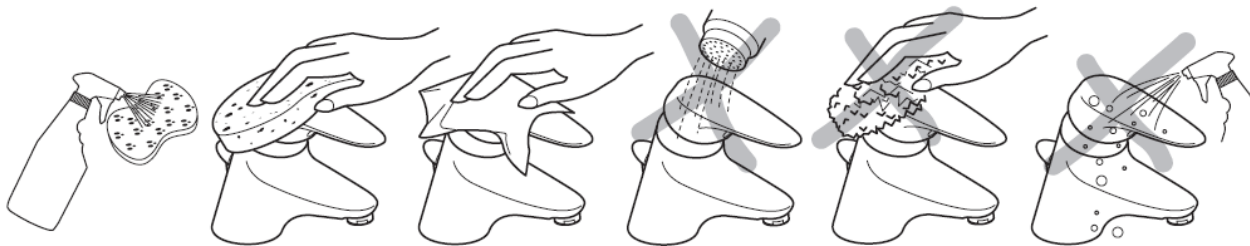

Click waste for wash basins (G1.1/4")

INSTALLATION INSTRUCTIONS

S8803AA Slotted waste

S8808AA Un-slotted waste

INSTALLER: After installation please pass this instruction booklet to user

CLEANING CHROME SURFACES