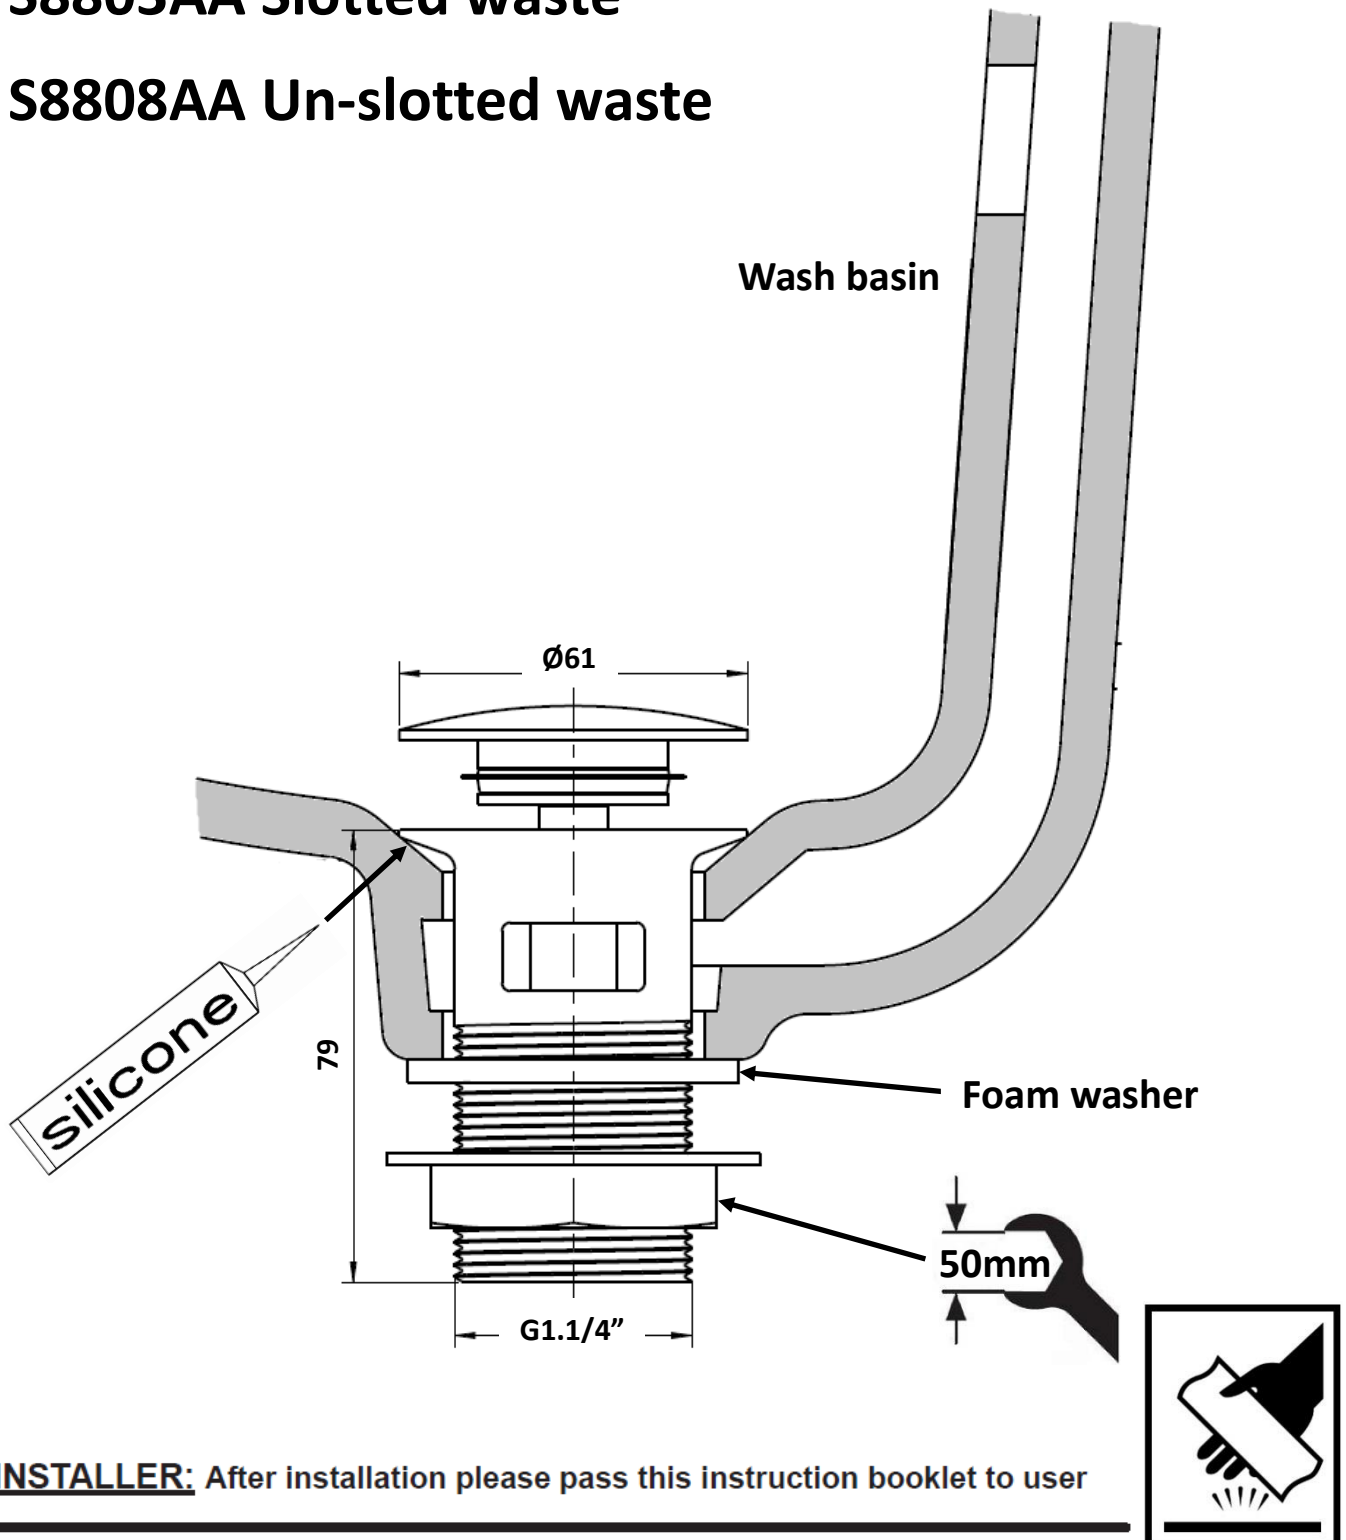

Click waste for wash basins (G1.1/4")

INSTALLATION INSTRUCTIONS

S8803AA Slotted waste

S8808AA Un-slotted waste

INSTALLER: After installation please pass this instruction booklet to user

CLEANING CHROME SURFACES