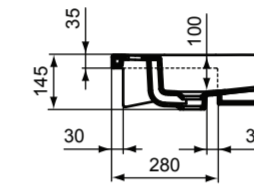

355

1

2

3

4

5

TT0299737

Ideal Standard

Extra  
50cm Semi-Countertop  
03/20

480