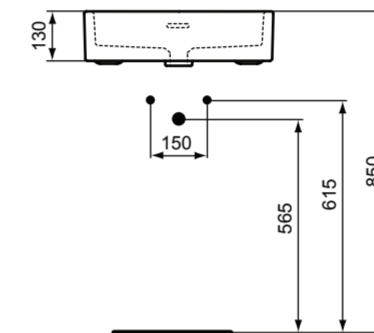

355

1

2

3

4

5

TT0299737

Ideal Standard

Extra  
50cm Semi-Countertop  
03/20

480