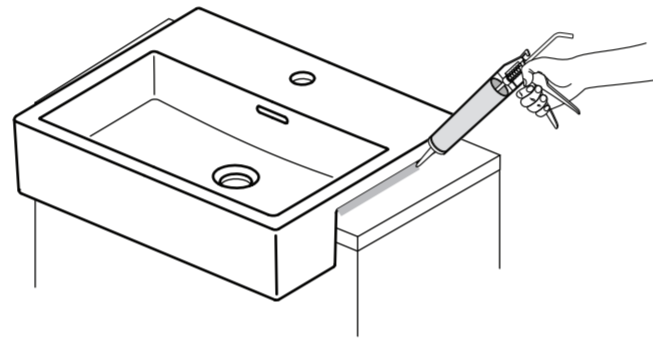

355

1

2

3

4

5

TT0299737

Ideal Standard

Extra  
50cm Semi-Countertop  
03/20

480