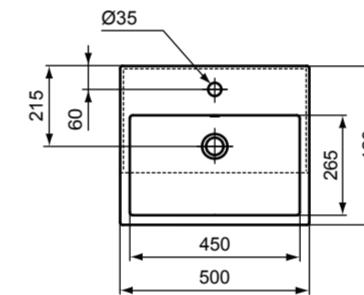

355

1

2

3

4

5

TT0299737

Ideal Standard

Extra  
50cm Semi-Countertop  
03/20

480