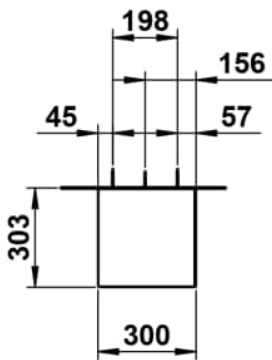

FOLIO

Tall cabinet 1250, 1 door, door hinge left, including fixing set, 4 glass shelves

DIMENSIONS

Length	300 mm
Width	303 mm
Height	1246 mm

COLOUR AND FINISH

521 Grey Fossil, Silk-Matt Lacquer

Closing and opening system : Push to open

Door type : Hinged

Doors and drawers combination : 1 door

Furniture configuration : Doors

Installation type : Wall-hung

Internal shelves : 4

Net weight (kg) : 33.5

Shelf material : Glass

TECHNICAL DRAWINGS