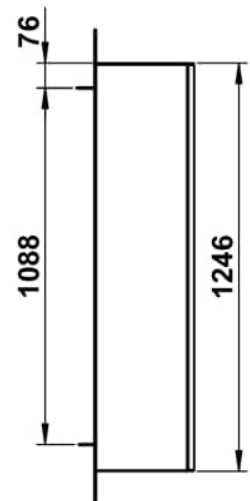

FOLIO

Tall cabinet 1250, 1 door, door hinge left, including fixing set, 4 glass shelves

DIMENSIONS

Length	300 mm
Width	303 mm
Height	1246 mm

COLOUR AND FINISH

521 Grey Fossil, Silk-Matt Lacquer

Closing and opening system : Push to open

Door type : Hinged

Doors and drawers combination : 1 door

Furniture configuration : Doors

Installation type : Wall-hung

Internal shelves : 4

Net weight (kg) : 33.5

Shelf material : Glass

TECHNICAL DRAWINGS

## FOLIO

FOLIO is more than just a washbasin. It is a composition—the perfect fusion of form, function, and material. FOLIO doesn't merely integrate into a space; it redefines it.

Its clear geometry, minimal radii, and flat surfaces are the result of high-precision craftsmanship. A 3 mm-thin cover made of glazed steel folds precisely around the washbasin—enveloping it like a delicate sheet—telling a story of artisanal precision and intelligent design with every touch.