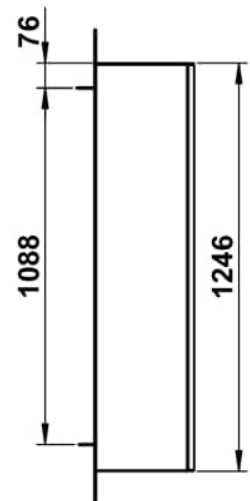

FOLIO

Tall cabinet 1250, 1 door, door hinge left, including fixing set, 4 glass shelves

DIMENSIONS

Length	300 mm
Width	303 mm
Height	1246 mm

COLOUR AND FINISH

	525 White, Silk-Matt Lacquer
---	------------------------------

Closing and opening system : Push to open

Door type : Hinged

Doors and drawers combination : 1 door

Furniture configuration : Doors

Installation type : Wall-hung

Internal shelves : 4

Net weight (kg) : 33.5

Shelf material : Glass

TECHNICAL DRAWINGS

FOLIO

FOLIO is more than just a washbasin. It is a composition—the perfect fusion of form, function, and material. FOLIO doesn't merely integrate into a space; it redefines it.

Its clear geometry, minimal radii, and flat surfaces are the result of high-precision craftsmanship. A 3 mm-thin cover made of glazed steel folds precisely around the washbasin—enveloping it like a delicate sheet—telling a story of artisanal precision and intelligent design with every touch.