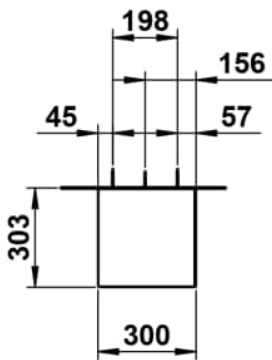

TECHNICAL DRAWINGS