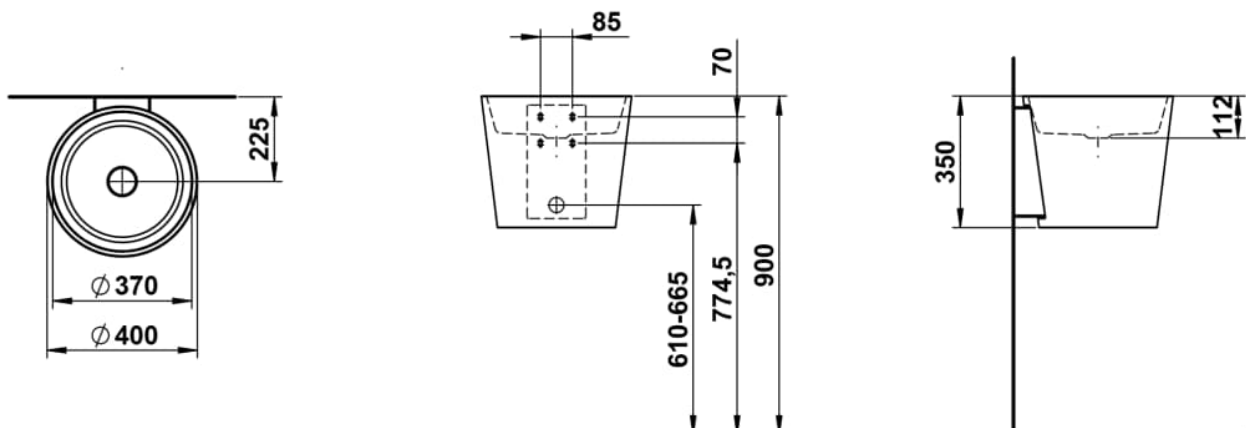

SCOPIO

Washbasin, wall-hung, glazed steel, without tap bank, without tap hole, without overflow, including fixing set, drain valve

DIMENSIONS

Length	400 mm
Width	425 mm
Height	350 mm

COLOUR AND FINISH

<input type="checkbox"/>	000 White
--------------------------	-----------

OPTIONS

112 - without tap hole, without overflow

Back glazed

Bowl length (mm) : 400

Bowl position : Central

Bowl width (mm) : 425

Fixing kit : Included

Glazed base

Installation type : Wall-hung

Internal Shape : 1 - Round

Material : Glazed steel

Net weight (kg) : 10

Overflow type : Standard

Plug and Waste : Included

Shape : Round

Taphole configuration : No tapholes

Trap : Not included

Waste : Included

Weight (Kg) : 10

Without overflow

TECHNICAL DRAWINGS

SCOPIO

Each washbasin in the Scopio series is a masterpiece in its own right, redefining space through formal clarity and aesthetic sophistication. The series combines functionality and art, elegance and simplicity, creating a harmonious environment that is more than just a place for daily care.