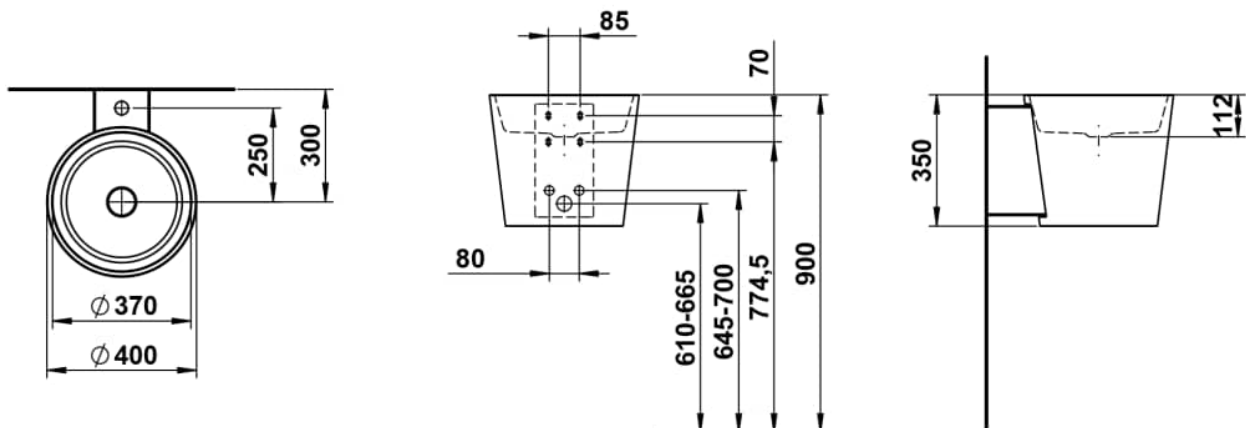

SCOPIO

Washbasin, wall-hung, glazed steel, with tap bank, with one tap hole, centered, without overflow, including fixing set, drain valve

DIMENSIONS

Length	400 mm
Width	500 mm
Height	350 mm

COLOUR AND FINISH

Fixing kit : Included

Glazed base

Installation type : Wall-hung

Internal Shape : 1 - Round

Material : Glazed steel

Net weight (kg) : 11.3

Overflow type : Standard

Plug and Waste : Included

Shape : Round

Taphole configuration : No tapholes

Trap : Not included

Waste : Included

Weight (Kg) : 11.3

Without overflow

TECHNICAL DRAWINGS

SCOPIO