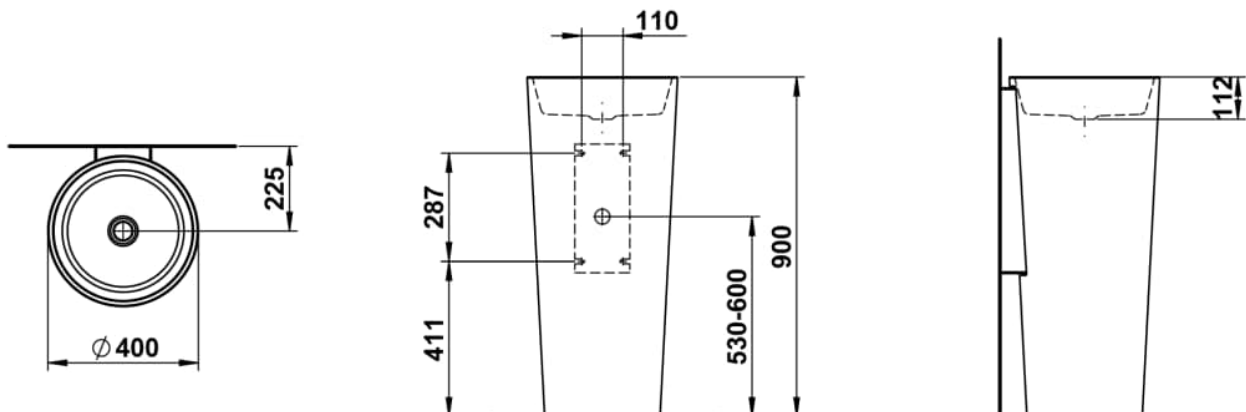

SCOPIO

Floorstanding washbasin, with wall connection, glazed steel, without tap bank, without tap hole, without overflow, including fixing set, drain valve

DIMENSIONS

Length	400 mm
Width	425 mm
Height	900 mm

COLOUR AND FINISH

<input type="checkbox"/>	000 White
--------------------------	-----------

OPTIONS

112 - without tap hole, without overflow

Back glazed

Bowl length (mm) : 400

Bowl position : Central

Bowl width (mm) : 425

Fixing kit : Included

Glazed base

Installation type : Floor-standing

Internal Shape : 1 - Round

Material : Glazed steel

Net weight (kg) : 23

Overflow type : Standard

Plug and Waste : Included

Shape : Round

Taphole configuration : 1 taphole in the middle

Trap : Included

Waste : Included

Weight (Kg) : 23

Without overflow

TECHNICAL DRAWINGS

SCOPIO