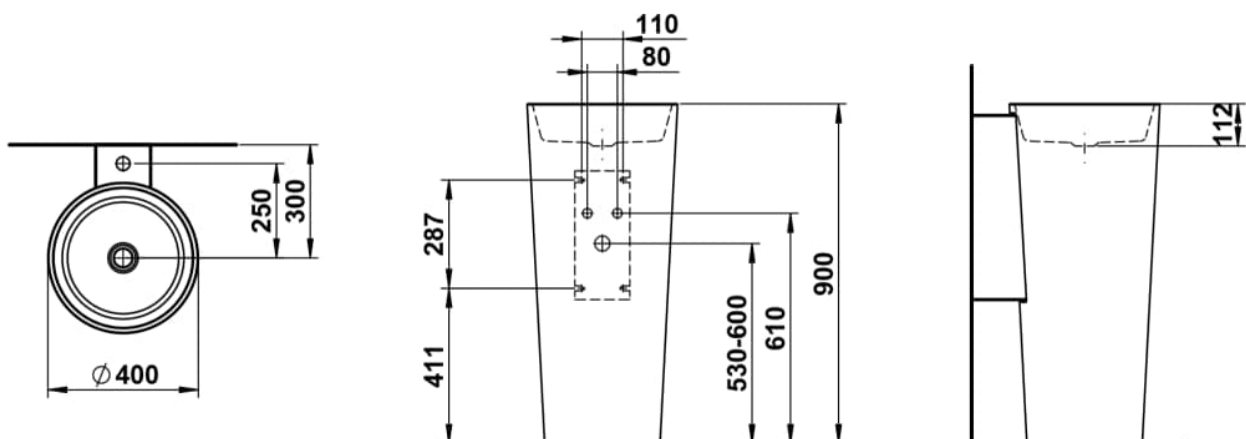

SCOPIO

Floorstanding washbasin, with wall connection, glazed steel, with tap bank, with one tap hole, centered, without overflow, including fixing set, drain valve

DIMENSIONS

Length	400 mm
Width	500 mm
Height	900 mm

Fixing kit : Included

Glazed base

Installation type : Floor-standing

Internal Shape : 1 - Round

Material : Glazed steel

Net weight (kg) : 24.5

Overflow type : Standard

Plug and Waste : Included

Shape : Round

Taphole configuration : 1 taphole in the middle

Trap : Included

Waste : Included

Weight (Kg) : 24.5

Without overflow

TECHNICAL DRAWINGS