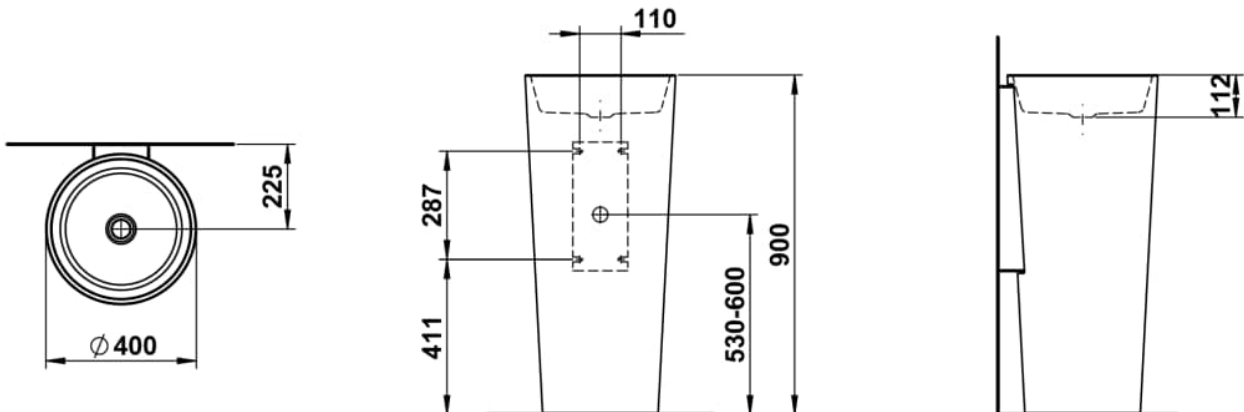

SCOPIO

Floorstanding washbasin, with wall connection, glazed steel, without tap bank, without tap hole, without overflow, including fixing set, drain valve

DIMENSIONS

Length	400 mm
Width	425 mm
Height	900 mm

Bowl width (mm) : 425

Fixing kit : Included

Glazed base

Installation type : Floor-standing

Internal Shape : 1 - Round

Material : Glazed steel

Net weight (kg) : 23

Overflow type : Standard

Plug and Waste : Included

Shape : Round

Taphole configuration : 1 taphole in the middle

Trap : Included

Waste : Included

Weight (Kg) : 23

Without overflow

TECHNICAL DRAWINGS