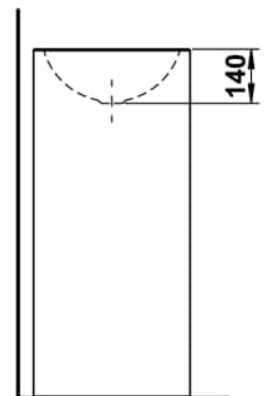

FORM

Freestanding washbasin, glazed steel, without tap bank, without tap hole, without overflow, including fixing set, drain valve

DIMENSIONS

Length 404 mm  
 Width 404 mm  
 Height 900 mm

COLOUR AND FINISH

Glazed base

Installation type : Floor-standing

Internal Shape : 1 - Round

Material : Glazed steel

Net weight (kg) : 17.3

Overflow type : Standard

Plug and Waste : Included

Shape : Round

Taphole configuration : 1 taphole in the middle

Trap : Included

Waste : Included

Weight (Kg) : 16.5

Without overflow

TECHNICAL DRAWINGS

## FORM

The washbasins of the Form collection are an ode to the purity of design and the refinement of materials. In white, bicolor, matte black, or dark iron, they reveal their full beauty. Clear, flowing lines give them a subtle yet powerful presence, bringing a calm, timeless character to any space. Whether wall-mounted or freestanding, round, oval, or rectangular, Form combines minimalist architecture with precise craftsmanship. Soft, organic contours create a harmonious balance between geometric clarity and natural grace. Each basin expresses a sense of poise, aesthetics, and an appreciation for what truly matters. Seamlessly integrating into any bathroom concept, it convinces through perfect proportions, meticulous detailing, and well-considered functionality. The result is wash areas that radiate clarity and elegance – a design that remains timeless while harmoniously connecting modern demands with a gentle formal language.