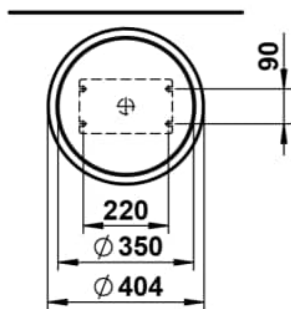

FORM

Freestanding washbasin, glazed steel, without tap bank, without tap hole, without overflow, including fixing set, drain valve

DIMENSIONS

Length 404 mm  
 Width 404 mm  
 Height 900 mm

COLOUR AND FINISH

757 White Matt

OPTIONS

112 - without tap hole, without overflow

Back glazed

Bowl length (mm) : 404

Bowl position : Central

Bowl width (mm) : 444

Fixing kit : Included

Glazed base

Installation type : Floor-standing

Internal Shape : 1 - Round

Material : Glazed steel

Net weight (kg) : 17.3

Overflow type : Standard

Plug and Waste : Included

Shape : Round

Taphole configuration : 1 taphole in the middle

Trap : Included

Waste : Included

Weight (Kg) : 16.5

Without overflow

TECHNICAL DRAWINGS