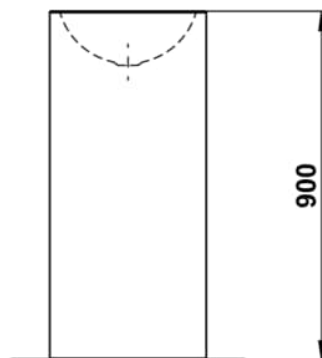

FORM

Freestanding washbasin, glazed steel, without tap bank, without tap hole, without overflow, including fixing set, drain valve

DIMENSIONS

Length 404 mm  
 Width 404 mm  
 Height 900 mm

COLOUR AND FINISH

757 White Matt

OPTIONS

112 - without tap hole, without overflow

Back glazed

Bowl length (mm) : 404

Bowl position : Central

Bowl width (mm) : 444

Fixing kit : Included

Glazed base

Installation type : Floor-standing

Internal Shape : 1 - Round

Material : Glazed steel

Net weight (kg) : 17.3

Overflow type : Standard

Plug and Waste : Included

Shape : Round

Taphole configuration : 1 taphole in the middle

Trap : Included

Waste : Included

Weight (Kg) : 16.5

Without overflow

TECHNICAL DRAWINGS