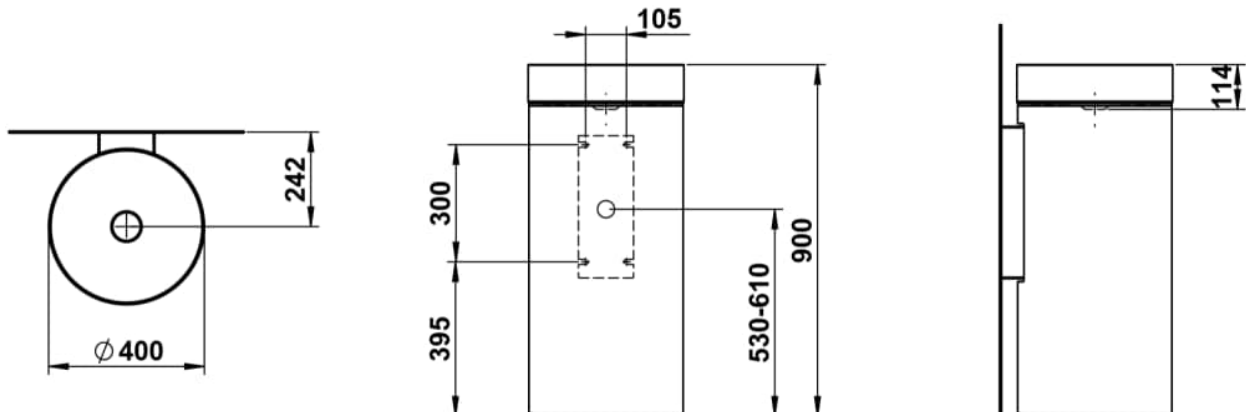

UNISONO

Floorstanding washbasin, with wall connection, glazed steel, without tap bank, without tap hole, without overflow, including fixing set, drain valve

DIMENSIONS

Length	400 mm
Width	442 mm
Height	900 mm

COLOUR AND FINISH

■ 716 Black matt

OPTIONS

112 - without tap hole, without overflow

Back glazed

Bowl length (mm) : 325

Bowl position : Central

Bowl width (mm) : 365

Fixing kit : Included

Glazed base

Installation type : Floor-standing

Internal Shape : 1 - Round

Material : Glazed steel

Net weight (kg) : 20.5

Overflow type : Standard

Plug and Waste : Included

Shape : Round

Taphole configuration : 1 taphole in the middle

Trap : Included

Waste : Included

Weight (Kg) : 20.5

Without overflow

TECHNICAL DRAWINGS

UNISONO