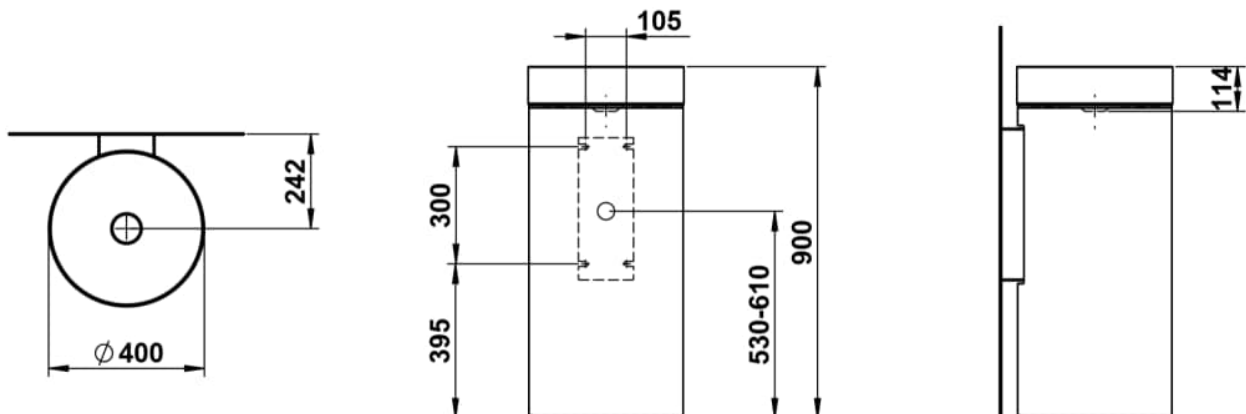

UNISONO

Floorstanding washbasin, with wall connection, glazed steel, without tap bank, without tap hole, without overflow, including fixing set, drain valve

DIMENSIONS

Length	400 mm
Width	442 mm
Height	900 mm

COLOUR AND FINISH

757 White matt

OPTIONS

112 - without tap hole, without overflow

Back glazed

Bowl length (mm) : 325

Bowl position : Central

Bowl width (mm) : 365

Fixing kit : Included

Glazed base

Installation type : Floor-standing

Internal Shape : 1 - Round

Material : Glazed steel

Net weight (kg) : 20.5

Overflow type : Standard

Plug and Waste : Included

Shape : Round

Taphole configuration : 1 taphole in the middle

Trap : Included

Waste : Included

Weight (Kg) : 20.5

Without overflow

TECHNICAL DRAWINGS

UNISONO