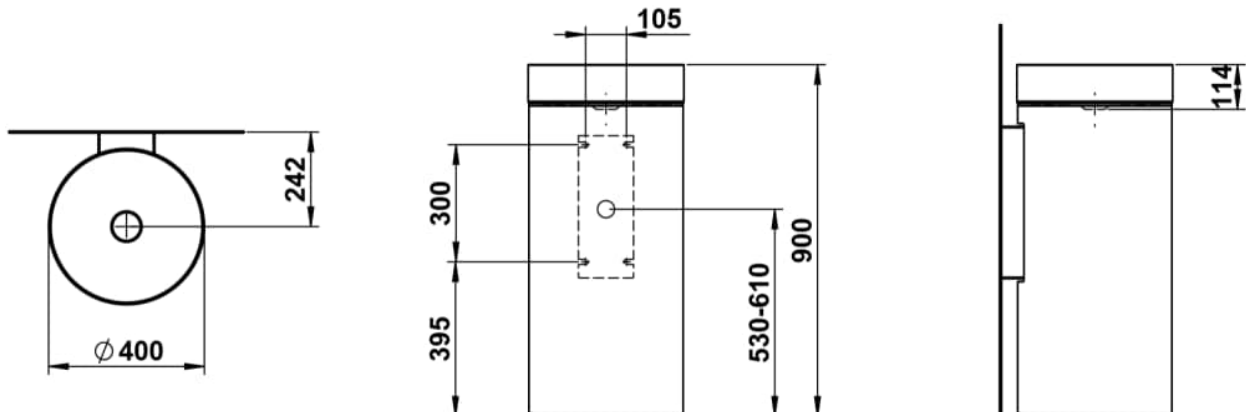

UNISONO

Floorstanding washbasin, with wall connection, glazed steel, without tap bank, without tap hole, without overflow, including fixing set, drain valve

DIMENSIONS

Length	400 mm
Width	442 mm
Height	900 mm

COLOUR AND FINISH

 B99 Bicolor, Matt Black/Glossy White

OPTIONS

112 - without tap hole, without overflow

Back glazed

Bowl length (mm) : 325

Bowl position : Central

Bowl width (mm) : 365

Fixing kit : Included

Glazed base

Installation type : Floor-standing

Internal Shape : 1 - Round

Material : Glazed steel

Net weight (kg) : 20.5

Overflow type : Standard

Plug and Waste : Included

Shape : Round

Taphole configuration : 1 taphole in the middle

Trap : Included

Waste : Included

Weight (Kg) : 20.5

Without overflow

TECHNICAL DRAWINGS

UNISONO