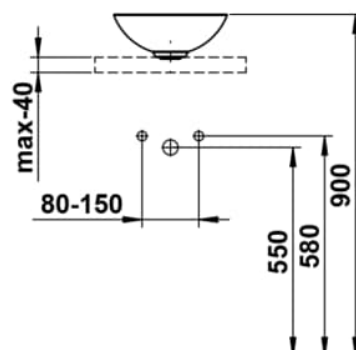

CHARACTERS

Washbasin bowl, glazed steel, without tap bank, without tap hole, without overflow, including fixing set, drain valve

DIMENSIONS

Length	300 mm
Width	300 mm
Height	118 mm

COLOUR AND FINISH

■ 009 Deep blue

OPTIONS

112 - without tap hole, without overflow

Back glazed

Bowl length (mm) : 300

Bowl position : Central

Bowl width (mm) : 300

Fixing kit : Included

Glazed base

Installation type : Bowl / On countertop

Internal Shape : 1 - Round

Material : Glazed steel

Net weight (kg) : 2.3

Overflow type : Standard

Plug and Waste : Included

Shape : Round

Taphole configuration : No tapholes

Trap : Not included

Waste : Included

Weight (Kg) : 2.3

Without overflow

TECHNICAL DRAWINGS

CHARACTERS

With the Characters series, the classic washbowl is given a completely new expression—reduced in form, impressive in impact, and directly inspired by nature. Innovative enamel surfaces lend the steel extraordinary depth and vibrancy, shifting with the light and reflecting the ever-changing play of the elements.