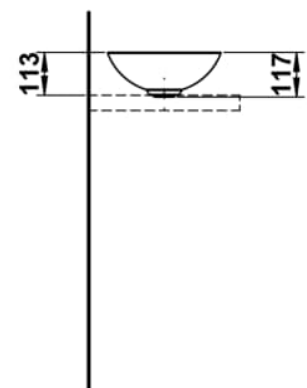

CHARACTERS

Washbasin bowl, glazed steel, without tap bank, without tap hole, without overflow, including fixing set, drain valve

DIMENSIONS

Length	300 mm
Width	300 mm
Height	118 mm

COLOUR AND FINISH

■ 009 Deep blue

OPTIONS

112 - without tap hole, without overflow

Back glazed

Bowl length (mm) : 300

Bowl position : Central

Bowl width (mm) : 300

Fixing kit : Included

Glazed base

Installation type : Bowl / On countertop

Internal Shape : 1 - Round

Material : Glazed steel

Net weight (kg) : 2.3

Overflow type : Standard

Plug and Waste : Included

Shape : Round

Taphole configuration : No tapholes

Trap : Not included

Waste : Included

Weight (Kg) : 2.3

Without overflow

TECHNICAL DRAWINGS

CHARACTERS

With the Characters series, the classic washbowl is given a completely new expression—reduced in form, impressive in impact, and directly inspired by nature. Innovative enamel surfaces lend the steel extraordinary depth and vibrancy, shifting with the light and reflecting the ever-changing play of the elements.