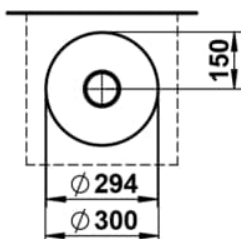

TECHNICAL DRAWINGS