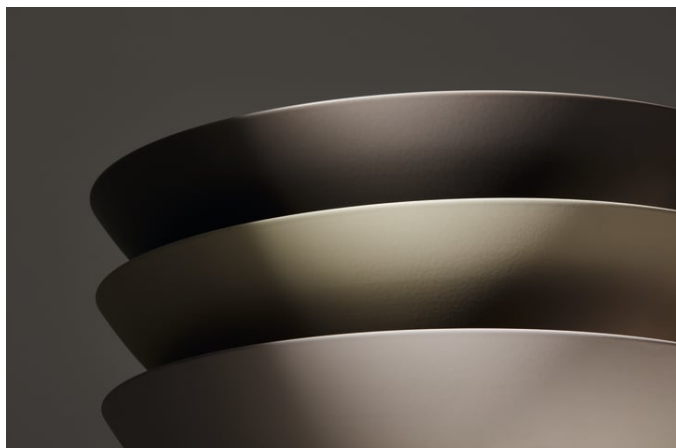

OPTIONS

112 - without tap hole, without overflow

Back glazed

Bowl length (mm) : 300

Bowl position : Central

Bowl width (mm) : 300

Fixing kit : Included

Glazed base

Trap : Not included

Waste : Included

Weight (Kg) : 2.3

Without overflow

TECHNICAL DRAWINGS

CHARACTERS

With the Characters series, the classic washbowl is given a completely new expression—reduced in form, impressive in impact, and directly inspired by nature. Innovative enamel surfaces lend the steel extraordinary depth and vibrancy, shifting with the light and reflecting the ever-changing play of the elements.

Characters brings the full spectrum of nature into the bathroom:

The rich aquatic tones deep indigo, deep blue, and deep green evoke the vastness of the ocean and the depth of the sky. Earthy shades like oyster matt, silk matt, gravel matt, and nordic matt embody the calm of natural landscapes at first light—soft, matte finishes with a velvety appearance. Complemented by timeless tones such as dark iron, matte black, and white, the result is a series of distinctive washbasins available in three thoughtfully designed sizes: 300, 360, and 450 mm in diameter.

Each surface is created through a sophisticated enameling process that combines precise technology with artisanal craftsmanship. The result: individual basins with a velvety texture and lively color gradients that reflect light in a truly unique way.