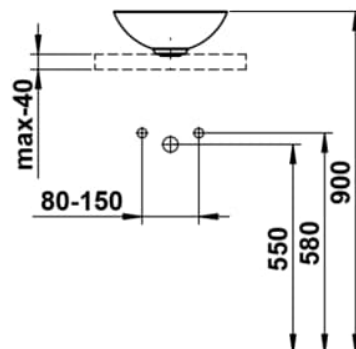

CHARACTERS

Washbasin bowl, glazed steel, without tap bank, without tap hole, without overflow, including fixing set, drain valve

DIMENSIONS

Length	300 mm
Width	300 mm
Height	118 mm

COLOUR AND FINISH

014 Deep green

OPTIONS

112 - without tap hole, without overflow

Back glazed

Bowl length (mm) : 300

Bowl position : Central

Bowl width (mm) : 300

Fixing kit : Included

Glazed base

Installation type : Bowl / On countertop

Internal Shape : 1 - Round

Material : Glazed steel

Net weight (kg) : 2.3

Overflow type : Standard

Plug and Waste : Included

Shape : Round

Taphole configuration : No tapholes

Trap : Not included

Waste : Included

Weight (Kg) : 2.3

Without overflow

TECHNICAL DRAWINGS

CHARACTERS

With the Characters series, the classic washbowl is given a completely new expression—reduced in form, impressive in impact, and directly inspired by nature. Innovative enamel surfaces lend the steel extraordinary depth and vibrancy, shifting with the light and reflecting the ever-changing play of the elements.