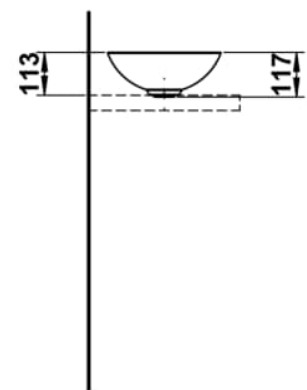

CHARACTERS

Washbasin bowl, glazed steel, without tap bank, without tap hole, without overflow, including fixing set, drain valve

DIMENSIONS

Length	300 mm
Width	300 mm
Height	118 mm

COLOUR AND FINISH

014 Deep green

OPTIONS

112 - without tap hole, without overflow

Back glazed

Bowl length (mm) : 300

Bowl position : Central

Bowl width (mm) : 300

Fixing kit : Included

Glazed base

Installation type : Bowl / On countertop

Internal Shape : 1 - Round

Material : Glazed steel

Net weight (kg) : 2.3

Overflow type : Standard

Plug and Waste : Included

Shape : Round

Taphole configuration : No tapholes

Trap : Not included

Waste : Included

Weight (Kg) : 2.3

Without overflow

TECHNICAL DRAWINGS

CHARACTERS

With the Characters series, the classic washbowl is given a completely new expression—reduced in form, impressive in impact, and directly inspired by nature. Innovative enamel surfaces lend the steel extraordinary depth and vibrancy, shifting with the light and reflecting the ever-changing play of the elements.