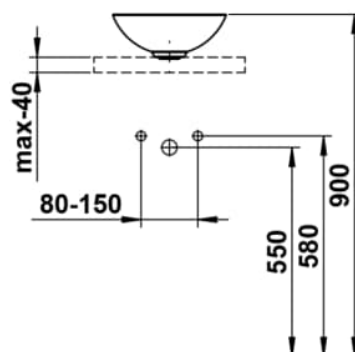

CHARACTERS

Washbasin bowl, glazed steel, without tap bank, without tap hole, without overflow, including fixing set, drain valve

DIMENSIONS

Length	300 mm
Width	300 mm
Height	118 mm

COLOUR AND FINISH

■ 019 Dark iron

OPTIONS

112 - without tap hole, without overflow

Back glazed

Bowl length (mm) : 300

Bowl position : Central

Bowl width (mm) : 300

Fixing kit : Included

Glazed base

Installation type : Bowl / On countertop

Internal Shape : 1 - Round

Material : Glazed steel

Net weight (kg) : 2.3

Overflow type : Standard

Plug and Waste : Included

Shape : Round

Taphole configuration : No tapholes

Trap : Not included

Waste : Included

Weight (Kg) : 2.3

Without overflow

TECHNICAL DRAWINGS