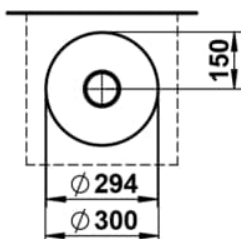

CHARACTERS

Washbasin bowl, glazed steel, without tap bank, without tap hole, without overflow, including fixing set, drain valve

DIMENSIONS

| | |
|--------|--------|
| Length | 300 mm |
| Width | 300 mm |
| Height | 118 mm |

COLOUR AND FINISH

707 Gravel Matt

OPTIONS

112 - without tap hole, without overflow

Back glazed

Bowl length (mm) : 300

Bowl position : Central

Bowl width (mm) : 300

Fixing kit : Included

Glazed base

Installation type : Bowl / On countertop

Internal Shape : 1 - Round

Material : Glazed steel

Net weight (kg) : 2.3

Overflow type : Standard

Plug and Waste : Included

Shape : Round

Taphole configuration : No tapholes

Trap : Not included

Waste : Included

Weight (Kg) : 2.3

Without overflow

TECHNICAL DRAWINGS

CHARACTERS