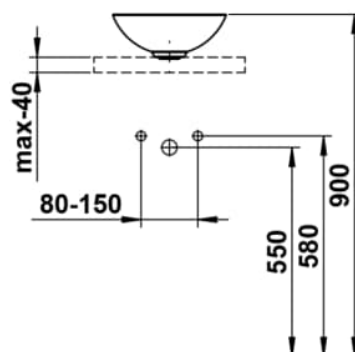

CHARACTERS

Washbasin bowl, glazed steel, without tap bank, without tap hole, without overflow, including fixing set, drain valve

DIMENSIONS

| | |
|--------|--------|
| Length | 300 mm |
| Width | 300 mm |
| Height | 118 mm |

Fixing kit : Included

Glazed base

Installation type : Bowl / On countertop

Internal Shape : 1 - Round

Material : Glazed steel

Net weight (kg) : 2.3

Overflow type : Standard

Plug and Waste : Included

Shape : Round

Taphole configuration : No tapholes

Trap : Not included

Waste : Included

Weight (Kg) : 2.3

Without overflow

TECHNICAL DRAWINGS

CHARACTERS