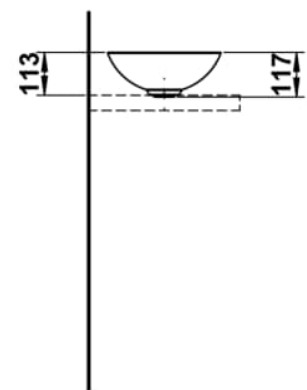

CHARACTERS

Washbasin bowl, glazed steel, without tap bank, without tap hole, without overflow, including fixing set, drain valve

DIMENSIONS

| | |
|--------|--------|
| Length | 300 mm |
| Width | 300 mm |
| Height | 118 mm |

Fixing kit : Included

Glazed base

Installation type : Bowl / On countertop

Internal Shape : 1 - Round

Material : Glazed steel

Net weight (kg) : 2.3

Overflow type : Standard

Plug and Waste : Included

Shape : Round

Taphole configuration : No tapholes

Trap : Not included

Waste : Included

Weight (Kg) : 2.3

Without overflow

TECHNICAL DRAWINGS

CHARACTERS