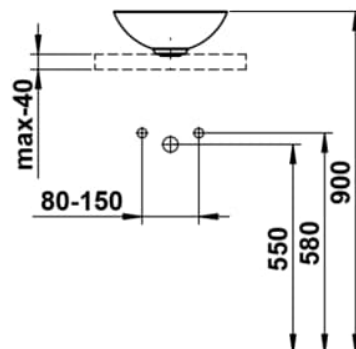

CHARACTERS

Washbasin bowl, glazed steel, without tap bank, without tap hole, without overflow, including fixing set, drain valve

DIMENSIONS

Length	300 mm
Width	300 mm
Height	118 mm

COLOUR AND FINISH

710 Nordic Matt

OPTIONS

112 - without tap hole, without overflow

Back glazed

Bowl length (mm) : 300

Bowl position : Central

Bowl width (mm) : 300

Fixing kit : Included

Glazed base

Installation type : Bowl / On countertop

Internal Shape : 1 - Round

Material : Glazed steel

Net weight (kg) : 2.3

Overflow type : Standard

Plug and Waste : Included

Shape : Round

Taphole configuration : No tapholes

Trap : Not included

Waste : Included

Weight (Kg) : 2.3

Without overflow

TECHNICAL DRAWINGS

CHARACTERS

With the Characters series, the classic washbowl is given a completely new expression—reduced in form, impressive in impact, and directly inspired by nature. Innovative enamel surfaces lend the steel extraordinary depth and vibrancy, shifting with the light and reflecting the ever-changing play of the elements.