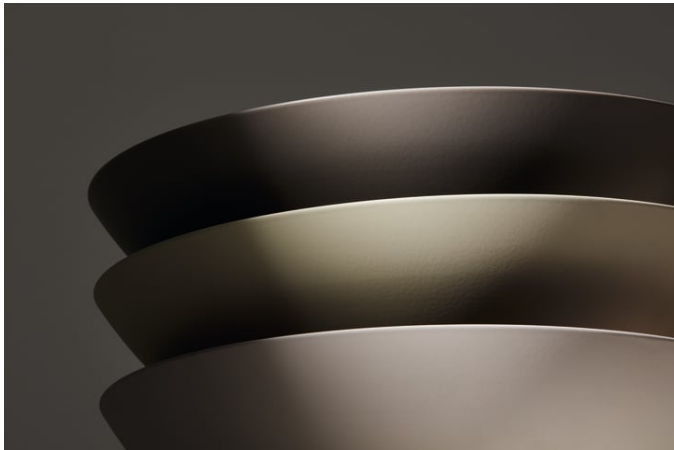

OPTIONS

112 - without tap hole, without overflow

Back glazed

Bowl length (mm) : 300

Bowl position : Central

Bowl width (mm) : 300

Fixing kit : Included

Glazed base

Trap : Not included

Waste : Included

Weight (Kg) : 2.3

Without overflow

TECHNICAL DRAWINGS

CHARACTERS

With the Characters series, the classic washbowl is given a completely new expression—reduced in form, impressive in impact, and directly inspired by nature. Innovative enamel surfaces lend the steel extraordinary depth and vibrancy, shifting with the light and reflecting the ever-changing play of the elements.

Characters brings the full spectrum of nature into the bathroom:

The rich aquatic tones deep indigo, deep blue, and deep green evoke the vastness of the ocean and the depth of the sky. Earthy shades like oyster matt, silk matt, gravel matt, and nordic matt embody the calm of natural landscapes at first light—soft, matte finishes with a velvety appearance. Complemented by timeless tones such as dark iron, matte black, and white, the result is a series of distinctive washbasins available in three thoughtfully designed sizes: 300, 360, and 450 mm in diameter.

Each surface is created through a sophisticated enameling process that combines precise technology with artisanal craftsmanship. The result: individual basins with a velvety texture and lively color gradients that reflect light in a truly unique way.