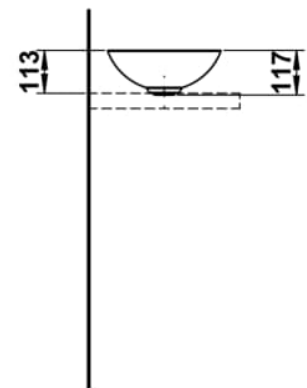

CHARACTERS

Washbasin bowl, glazed steel, without tap bank, without tap hole, without overflow, including fixing set, drain valve

DIMENSIONS

Length	300 mm
Width	300 mm
Height	118 mm

COLOUR AND FINISH

710 Nordic Matt

OPTIONS

112 - without tap hole, without overflow

Back glazed

Bowl length (mm) : 300

Bowl position : Central

Bowl width (mm) : 300

Fixing kit : Included

Glazed base

Installation type : Bowl / On countertop

Internal Shape : 1 - Round

Material : Glazed steel

Net weight (kg) : 2.3

Overflow type : Standard

Plug and Waste : Included

Shape : Round

Taphole configuration : No tapholes

Trap : Not included

Waste : Included

Weight (Kg) : 2.3

Without overflow

TECHNICAL DRAWINGS

CHARACTERS

With the Characters series, the classic washbowl is given a completely new expression—reduced in form, impressive in impact, and directly inspired by nature. Innovative enamel surfaces lend the steel extraordinary depth and vibrancy, shifting with the light and reflecting the ever-changing play of the elements.