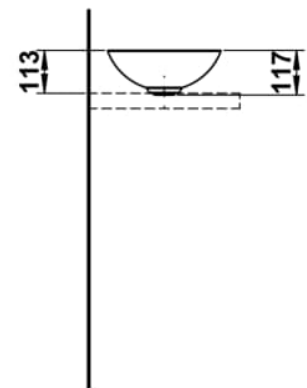

CHARACTERS

Washbasin bowl, glazed steel, without tap bank, without tap hole, without overflow, including fixing set, drain valve

DIMENSIONS

Length	300 mm
Width	300 mm
Height	118 mm

COLOUR AND FINISH

716 Black matt

OPTIONS

112 - without tap hole, without overflow

Back glazed

Bowl length (mm) : 300

Bowl position : Central

Bowl width (mm) : 300

Fixing kit : Included

Glazed base

Installation type : Bowl / On countertop

Internal Shape : 1 - Round

Material : Glazed steel

Net weight (kg) : 2.3

Overflow type : Standard

Plug and Waste : Included

Shape : Round

Taphole configuration : No tapholes

Trap : Not included

Waste : Included

Weight (Kg) : 2.3

Without overflow

TECHNICAL DRAWINGS