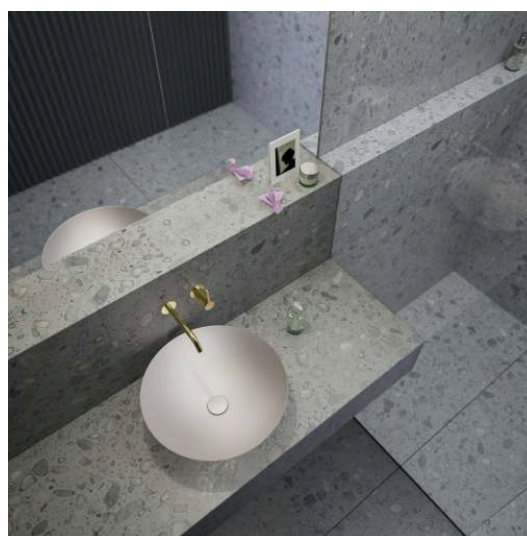

CHARACTERS

Washbasin bowl, glazed steel, without tap bank, without tap hole, without overflow, including fixing set, drain valve

DIMENSIONS

Length	360 mm
Width	360 mm
Height	137 mm

COLOUR AND FINISH

011 Deep indigo

Installation type : Bowl / On countertop

Internal Shape : 1 - Round

Material : Glazed steel

Net weight (kg) : 3.3

Overflow type : Standard

Plug and Waste : Included

Shape : Round

Taphole configuration : No tapholes

Trap : Not included

Waste : Included

Weight (Kg) : 3.3

Without overflow

TECHNICAL DRAWINGS

CHARACTERS

With the Characters series, the classic washbowl is given a completely new expression—reduced in form, impressive in impact, and directly inspired by nature. Innovative enamel surfaces lend the steel extraordinary depth and vibrancy, shifting with the light and reflecting the ever-changing play of the elements.

Characters brings the full spectrum of nature into the bathroom:

The rich aquatic tones deep indigo, deep blue, and deep green evoke the vastness of the ocean and the depth of the sky. Earthy shades like oyster matt, silk matt, gravel matt, and nordic matt embody the calm of natural landscapes at first light—soft, matte finishes with a velvety appearance. Complemented by timeless tones such as dark iron, matte black, and white, the result is a series of distinctive washbasins available in three thoughtfully designed sizes: 300, 360, and 450 mm in diameter.