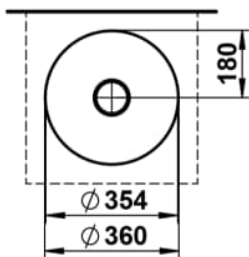

CHARACTERS

Washbasin bowl, glazed steel, without tap bank, without tap hole, without overflow, including fixing set, drain valve

DIMENSIONS

Length	360 mm
Width	360 mm
Height	137 mm

COLOUR AND FINISH

011 Deep indigo

OPTIONS

112 - without tap hole, without overflow

Back glazed

Bowl length (mm) : 360

Bowl position : Central

Bowl width (mm) : 360

Fixing kit : Included

Glazed base

Installation type : Bowl / On countertop

Internal Shape : 1 - Round

Material : Glazed steel

Net weight (kg) : 3.3

Overflow type : Standard

Plug and Waste : Included

Shape : Round

Taphole configuration : No tapholes

Trap : Not included

Waste : Included

Weight (Kg) : 3.3

Without overflow

TECHNICAL DRAWINGS

CHARACTERS

With the Characters series, the classic washbowl is given a completely new expression—reduced in form, impressive in impact, and directly inspired by nature. Innovative enamel surfaces lend the steel extraordinary depth and vibrancy, shifting with the light and reflecting the ever-changing play of the elements.