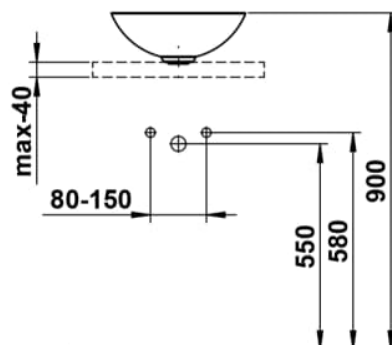

CHARACTERS

Washbasin bowl, glazed steel, without tap bank, without tap hole, without overflow, including fixing set, drain valve

DIMENSIONS

Length	360 mm
Width	360 mm
Height	137 mm

COLOUR AND FINISH

011 Deep indigo

OPTIONS

112 - without tap hole, without overflow

Back glazed

Bowl length (mm) : 360

Bowl position : Central

Bowl width (mm) : 360

Fixing kit : Included

Glazed base

Installation type : Bowl / On countertop

Internal Shape : 1 - Round

Material : Glazed steel

Net weight (kg) : 3.3

Overflow type : Standard

Plug and Waste : Included

Shape : Round

Taphole configuration : No tapholes

Trap : Not included

Waste : Included

Weight (Kg) : 3.3

Without overflow

TECHNICAL DRAWINGS

CHARACTERS

With the Characters series, the classic washbowl is given a completely new expression—reduced in form, impressive in impact, and directly inspired by nature. Innovative enamel surfaces lend the steel extraordinary depth and vibrancy, shifting with the light and reflecting the ever-changing play of the elements.