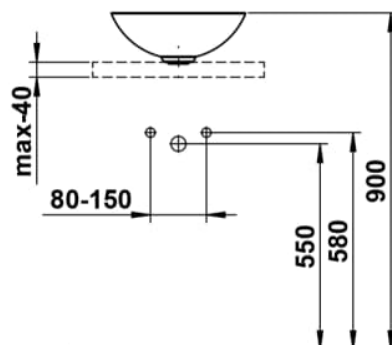

CHARACTERS

Washbasin bowl, glazed steel, without tap bank, without tap hole, without overflow, including fixing set, drain valve

DIMENSIONS

Length	360 mm
Width	360 mm
Height	137 mm

COLOUR AND FINISH

014 Deep green

OPTIONS

112 - without tap hole, without overflow

Back glazed

Bowl length (mm) : 360

Bowl position : Central

Bowl width (mm) : 360

Fixing kit : Included

Glazed base

Installation type : Bowl / On countertop

Internal Shape : 1 - Round

Material : Glazed steel

Net weight (kg) : 3.3

Overflow type : Standard

Plug and Waste : Included

Shape : Round

Taphole configuration : No tapholes

Trap : Not included

Waste : Included

Weight (Kg) : 3.3

Without overflow

TECHNICAL DRAWINGS

CHARACTERS

With the Characters series, the classic washbowl is given a completely new expression—reduced in form, impressive in impact, and directly inspired by nature. Innovative enamel surfaces lend the steel extraordinary depth and vibrancy, shifting with the light and reflecting the ever-changing play of the elements.