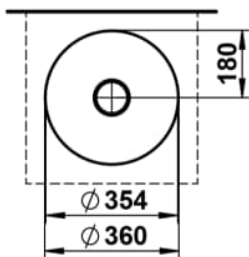

CHARACTERS

Washbasin bowl, glazed steel, without tap bank, without tap hole, without overflow, including fixing set, drain valve

DIMENSIONS

Length	360 mm
Width	360 mm
Height	137 mm

COLOUR AND FINISH

014 Deep green

OPTIONS

112 - without tap hole, without overflow

Back glazed

Bowl length (mm) : 360

Bowl position : Central

Bowl width (mm) : 360

Fixing kit : Included

Glazed base

Installation type : Bowl / On countertop

Internal Shape : 1 - Round

Material : Glazed steel

Net weight (kg) : 3.3

Overflow type : Standard

Plug and Waste : Included

Shape : Round

Taphole configuration : No tapholes

Trap : Not included

Waste : Included

Weight (Kg) : 3.3

Without overflow

TECHNICAL DRAWINGS

CHARACTERS

With the Characters series, the classic washbowl is given a completely new expression—reduced in form, impressive in impact, and directly inspired by nature. Innovative enamel surfaces lend the steel extraordinary depth and vibrancy, shifting with the light and reflecting the ever-changing play of the elements.