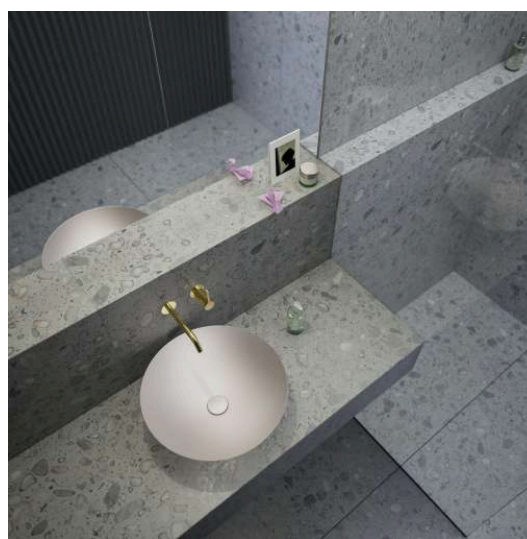

CHARACTERS

Washbasin bowl, glazed steel, without tap bank, without tap hole, without overflow, including fixing set, drain valve

DIMENSIONS

Length	360 mm
Width	360 mm
Height	137 mm

COLOUR AND FINISH

014 Deep green

Installation type : Bowl / On countertop

Internal Shape : 1 - Round

Material : Glazed steel

Net weight (kg) : 3.3

Overflow type : Standard

Plug and Waste : Included

Shape : Round

Taphole configuration : No tapholes

Trap : Not included

Waste : Included

Weight (Kg) : 3.3

Without overflow

TECHNICAL DRAWINGS

CHARACTERS

With the Characters series, the classic washbowl is given a completely new expression—reduced in form, impressive in impact, and directly inspired by nature. Innovative enamel surfaces lend the steel extraordinary depth and vibrancy, shifting with the light and reflecting the ever-changing play of the elements.

Characters brings the full spectrum of nature into the bathroom:

The rich aquatic tones deep indigo, deep blue, and deep green evoke the vastness of the ocean and the depth of the sky. Earthy shades like oyster matt, silk matt, gravel matt, and nordic matt embody the calm of natural landscapes at first light—soft, matte finishes with a velvety appearance. Complemented by timeless tones such as dark iron, matte black, and white, the result is a series of distinctive washbasins available in three thoughtfully designed sizes: 300, 360, and 450 mm in diameter.