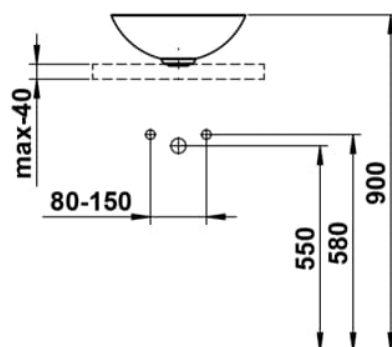

TECHNICAL DRAWINGS