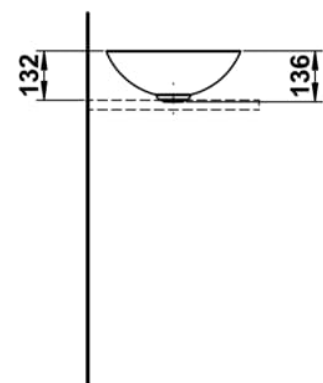

TECHNICAL DRAWINGS