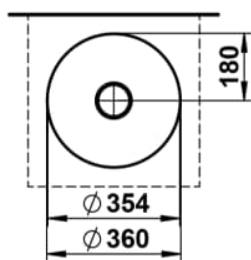

TECHNICAL DRAWINGS