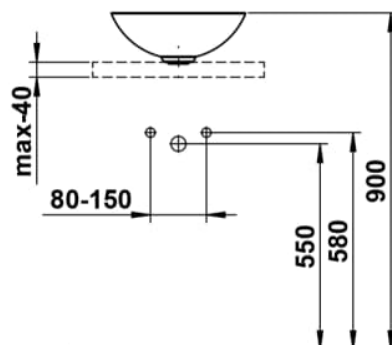

CHARACTERS

Washbasin bowl, glazed steel, without tap bank, without tap hole, without overflow, including fixing set, drain valve

DIMENSIONS

Length	360 mm
Width	360 mm
Height	137 mm

COLOUR AND FINISH

707 Gravel Matt

OPTIONS

112 - without tap hole, without overflow

Back glazed

Bowl length (mm) : 360

Bowl position : Central

Bowl width (mm) : 360

Fixing kit : Included

Glazed base

Installation type : Bowl / On countertop

Internal Shape : 1 - Round

Material : Glazed steel

Net weight (kg) : 3.3

Overflow type : Standard

Plug and Waste : Included

Shape : Round

Taphole configuration : No tapholes

Trap : Not included

Waste : Included

Weight (Kg) : 3.3

Without overflow

TECHNICAL DRAWINGS