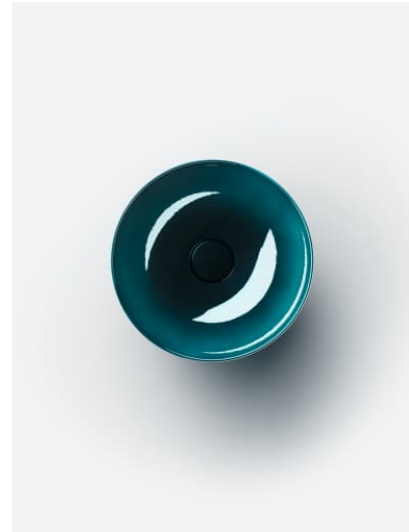

## COLOUR AND FINISH

707 Gravel Matt

## TECHNICAL DRAWINGS