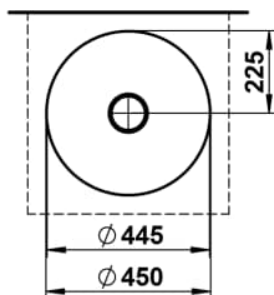

CHARACTERS

Washbasin bowl, glazed steel, without tap bank, without tap hole, without overflow, including fixing set, drain valve

DIMENSIONS

Length	450 mm
Width	450 mm
Height	149 mm

COLOUR AND FINISH

014 Deep green

OPTIONS

112 - without tap hole, without overflow

Back glazed

Bowl length (mm) : 450

Bowl position : Central

Bowl width (mm) : 450

Fixing kit : Included

Glazed base

Installation type : Bowl / On countertop

Internal Shape : 1 - Round

Material : Glazed steel

Net weight (kg) : 4.5

Overflow type : Standard

Plug and Waste : Included

Shape : Round

Taphole configuration : No tapholes

Trap : Not included

Waste : Included

Weight (Kg) : 4.5

Without overflow

TECHNICAL DRAWINGS

CHARACTERS

With the Characters series, the classic washbowl is given a completely new expression—reduced in form, impressive in impact, and directly inspired by nature. Innovative enamel surfaces lend the steel extraordinary depth and vibrancy, shifting with the light and reflecting the ever-changing play of the elements.