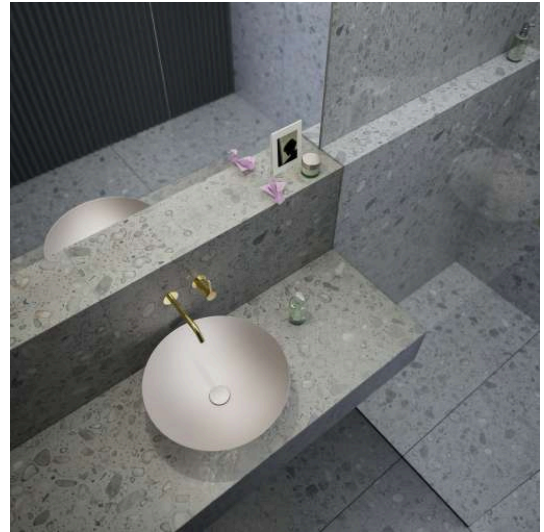

CHARACTERS

Washbasin bowl, glazed steel, without tap bank, without tap hole, without overflow, including fixing set, drain valve

DIMENSIONS

Length	450 mm
Width	450 mm
Height	149 mm

COLOUR AND FINISH

014 Deep green

Installation type : Bowl / On countertop

Internal Shape : 1 - Round

Material : Glazed steel

Net weight (kg) : 4.5

Overflow type : Standard

Plug and Waste : Included

Shape : Round

Taphole configuration : No tapholes

Trap : Not included

Waste : Included

Weight (Kg) : 4.5

Without overflow

TECHNICAL DRAWINGS

CHARACTERS

With the Characters series, the classic washbowl is given a completely new expression—reduced in form, impressive in impact, and directly inspired by nature. Innovative enamel surfaces lend the steel extraordinary depth and vibrancy, shifting with the light and reflecting the ever-changing play of the elements.

Characters brings the full spectrum of nature into the bathroom:

The rich aquatic tones deep indigo, deep blue, and deep green evoke the vastness of the ocean and the depth of the sky. Earthy shades like oyster matt, silk matt, gravel matt, and nordic matt embody the calm of natural landscapes at first light—soft, matte finishes with a velvety appearance. Complemented by timeless tones such as dark iron, matte black, and white, the result is a series of distinctive washbasins available in three thoughtfully designed sizes: 300, 360, and 450 mm in diameter.