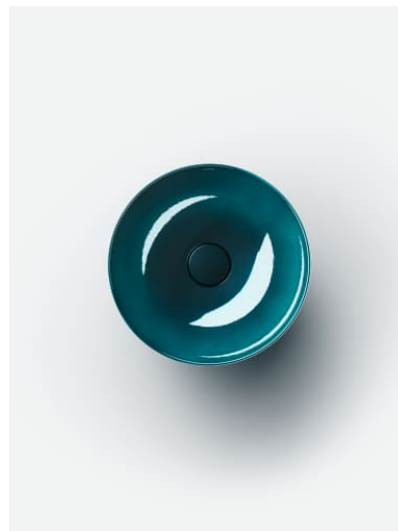

Installation type : Bowl / On countertop

Internal Shape : 1 - Round

Material : Glazed steel

Net weight (kg) : 4.5

Overflow type : Standard

Plug and Waste : Included

Shape : Round

Taphole configuration : No tapholes

Trap : Not included

Waste : Included

Weight (Kg) : 4.5

Without overflow

TECHNICAL DRAWINGS

CHARACTERS

With the Characters series, the classic washbowl is given a completely new expression—reduced in form, impressive in impact, and directly inspired by nature. Innovative enamel surfaces lend the steel extraordinary depth and vibrancy, shifting with the light and reflecting the ever-changing play of the elements.

Characters brings the full spectrum of nature into the bathroom:

The rich aquatic tones deep indigo, deep blue, and deep green evoke the vastness of the ocean and the depth of the sky. Earthy shades like oyster matt, silk matt, gravel matt, and nordic matt embody the calm of natural landscapes at first light—soft, matte finishes with a velvety appearance. Complemented by timeless tones such as dark iron, matte black, and white, the result is a series of distinctive washbasins available in three thoughtfully designed sizes: 300, 360, and 450 mm in diameter.

Each surface is created through a sophisticated enameling process that combines precise technology with artisanal craftsmanship. The result: individual basins with a velvety texture and lively color gradients that reflect light in a truly unique way.