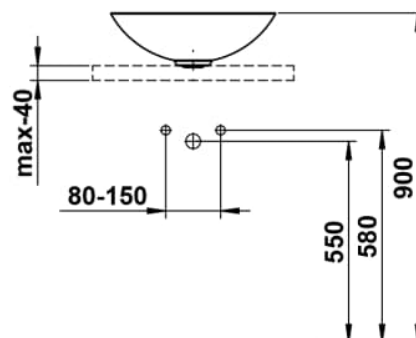

CHARACTERS

Washbasin bowl, glazed steel, without tap bank, without tap hole, without overflow, including fixing set, drain valve

DIMENSIONS

Length	450 mm
Width	450 mm
Height	149 mm

COLOUR AND FINISH

014 Deep green

OPTIONS

112 - without tap hole, without overflow

Back glazed

Bowl length (mm) : 450

Bowl position : Central

Bowl width (mm) : 450

Fixing kit : Included

Glazed base

Installation type : Bowl / On countertop

Internal Shape : 1 - Round

Material : Glazed steel

Net weight (kg) : 4.5

Overflow type : Standard

Plug and Waste : Included

Shape : Round

Taphole configuration : No tapholes

Trap : Not included

Waste : Included

Weight (Kg) : 4.5

Without overflow

TECHNICAL DRAWINGS

CHARACTERS

With the Characters series, the classic washbowl is given a completely new expression—reduced in form, impressive in impact, and directly inspired by nature. Innovative enamel surfaces lend the steel extraordinary depth and vibrancy, shifting with the light and reflecting the ever-changing play of the elements.