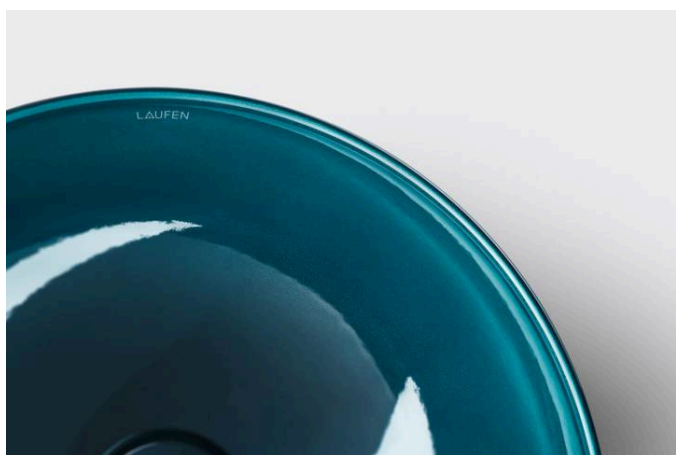

Trap : Not included

Waste : Included

Weight (Kg) : 4.5

Without overflow

TECHNICAL DRAWINGS

CHARACTERS

With the Characters series, the classic washbowl is given a completely new expression—reduced in form, impressive in impact, and directly inspired by nature. Innovative enamel surfaces lend the steel extraordinary depth and vibrancy, shifting with the light and reflecting the ever-changing play of the elements.

Characters brings the full spectrum of nature into the bathroom:

The rich aquatic tones deep indigo, deep blue, and deep green evoke the vastness of the ocean and the depth of the sky. Earthy shades like oyster matt, silk matt, gravel matt, and nordic matt embody the calm of natural landscapes at first light—soft, matte finishes with a velvety appearance. Complemented by timeless tones such as dark iron, matte black, and white, the result is a series of distinctive washbasins available in three thoughtfully designed sizes: 300, 360, and 450 mm in diameter.

Each surface is created through a sophisticated enameling process that combines precise technology with artisanal craftsmanship. The result: individual basins with a velvety texture and lively color gradients that reflect light in a truly unique way.