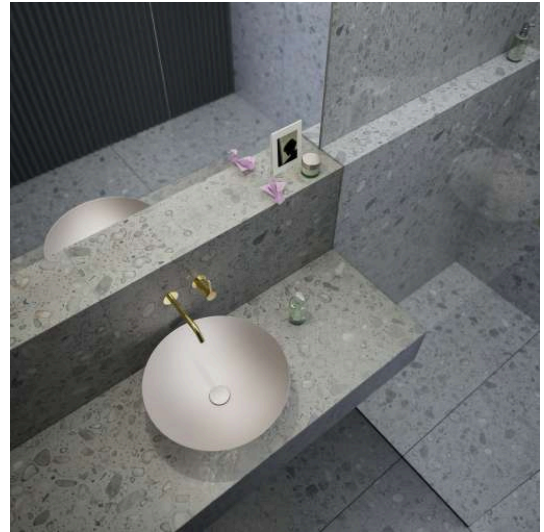

CHARACTERS

Washbasin bowl, glazed steel, without tap bank, without tap hole, without overflow, including fixing set, drain valve

DIMENSIONS

Length	450 mm
Width	450 mm
Height	149 mm

COLOUR AND FINISH

■ 019 Dark iron

Installation type : Bowl / On countertop

Internal Shape : 1 - Round

Material : Glazed steel

Net weight (kg) : 4.5

Overflow type : Standard

Plug and Waste : Included

Shape : Round

Taphole configuration : No tapholes

Trap : Not included

Waste : Included

Weight (Kg) : 4.5

Without overflow

TECHNICAL DRAWINGS

CHARACTERS

With the Characters series, the classic washbowl is given a completely new expression—reduced in form, impressive in impact, and directly inspired by nature. Innovative enamel surfaces lend the steel extraordinary depth and vibrancy, shifting with the light and reflecting the ever-changing play of the elements.

Characters brings the full spectrum of nature into the bathroom:

The rich aquatic tones deep indigo, deep blue, and deep green evoke the vastness of the ocean and the depth of the sky. Earthy shades like oyster matt, silk matt, gravel matt, and nordic matt embody the calm of natural landscapes at first light—soft, matte finishes with a velvety appearance. Complemented by timeless tones such as dark iron, matte black, and white, the result is a series of distinctive washbasins available in three thoughtfully designed sizes: 300, 360, and 450 mm in diameter.