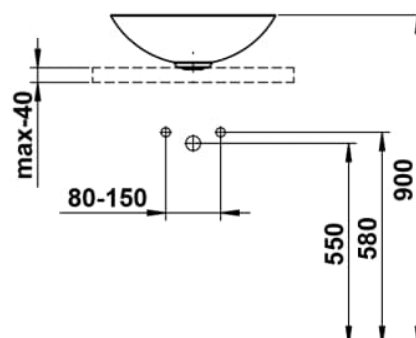

CHARACTERS

Washbasin bowl, glazed steel, without tap bank, without tap hole, without overflow, including fixing set, drain valve

DIMENSIONS

Length	450 mm
Width	450 mm
Height	149 mm

COLOUR AND FINISH

■ 019 Dark iron

OPTIONS

112 - without tap hole, without overflow

Back glazed

Bowl length (mm) : 450

Bowl position : Central

Bowl width (mm) : 450

Fixing kit : Included

Glazed base

Installation type : Bowl / On countertop

Internal Shape : 1 - Round

Material : Glazed steel

Net weight (kg) : 4.5

Overflow type : Standard

Plug and Waste : Included

Shape : Round

Taphole configuration : No tapholes

Trap : Not included

Waste : Included

Weight (Kg) : 4.5

Without overflow

TECHNICAL DRAWINGS

CHARACTERS

With the Characters series, the classic washbowl is given a completely new expression—reduced in form, impressive in impact, and directly inspired by nature. Innovative enamel surfaces lend the steel extraordinary depth and vibrancy, shifting with the light and reflecting the ever-changing play of the elements.