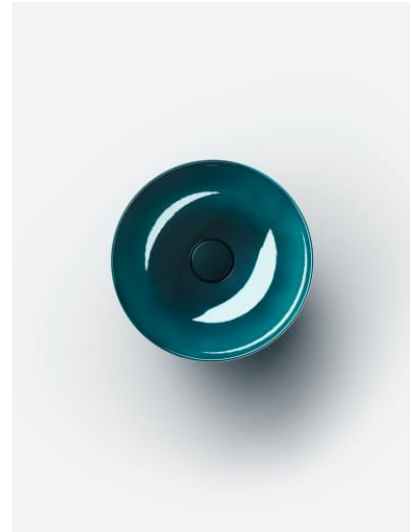

Installation type : Bowl / On countertop

Internal Shape : 1 - Round

Material : Glazed steel

Net weight (kg) : 4.5

Overflow type : Standard

Plug and Waste : Included

Shape : Round

Taphole configuration : No tapholes

Trap : Not included

Waste : Included

Weight (Kg) : 4.5

Without overflow

TECHNICAL DRAWINGS

CHARACTERS

With the Characters series, the classic washbowl is given a completely new expression—reduced in form, impressive in impact, and directly inspired by nature. Innovative enamel surfaces lend the steel extraordinary depth and vibrancy, shifting with the light and reflecting the ever-changing play of the elements.

Characters brings the full spectrum of nature into the bathroom:

The rich aquatic tones deep indigo, deep blue, and deep green evoke the vastness of the ocean and the depth of the sky. Earthy shades like oyster matt, silk matt, gravel matt, and nordic matt embody the calm of natural landscapes at first light—soft, matte finishes with a velvety appearance. Complemented by timeless tones such as dark iron, matte black, and white, the result is a series of distinctive washbasins available in three thoughtfully designed sizes: 300, 360, and 450 mm in diameter.

Each surface is created through a sophisticated enameling process that combines precise technology with artisanal craftsmanship. The result: individual basins with a velvety texture and lively color gradients that reflect light in a truly unique way.