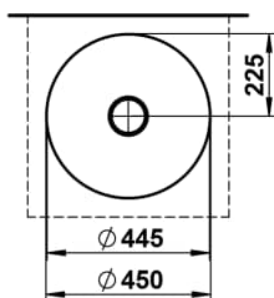

CHARACTERS

Washbasin bowl, glazed steel, without tap bank, without tap hole, without overflow, including fixing set, drain valve

DIMENSIONS

Length	450 mm
Width	450 mm
Height	149 mm

COLOUR AND FINISH

■ 019 Dark iron

OPTIONS

112 - without tap hole, without overflow

Back glazed

Bowl length (mm) : 450

Bowl position : Central

Bowl width (mm) : 450

Fixing kit : Included

Glazed base

Installation type : Bowl / On countertop

Internal Shape : 1 - Round

Material : Glazed steel

Net weight (kg) : 4.5

Overflow type : Standard

Plug and Waste : Included

Shape : Round

Taphole configuration : No tapholes

Trap : Not included

Waste : Included

Weight (Kg) : 4.5

Without overflow

TECHNICAL DRAWINGS

CHARACTERS

With the Characters series, the classic washbowl is given a completely new expression—reduced in form, impressive in impact, and directly inspired by nature. Innovative enamel surfaces lend the steel extraordinary depth and vibrancy, shifting with the light and reflecting the ever-changing play of the elements.