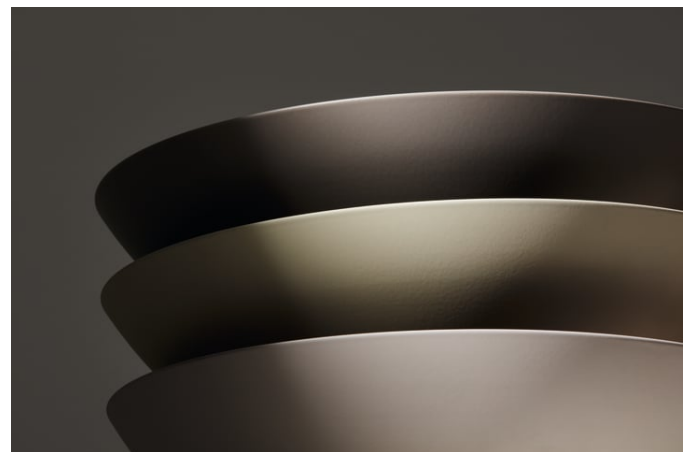

Installation type : Bowl / On countertop

Internal Shape : 1 - Round

Material : Glazed steel

Net weight (kg) : 4.5

Overflow type : Standard

Plug and Waste : Included

Shape : Round

Taphole configuration : No tapholes

Trap : Not included

Waste : Included

Weight (Kg) : 4.5

Without overflow

TECHNICAL DRAWINGS

CHARACTERS

With the Characters series, the classic washbowl is given a completely new expression—reduced in form, impressive in impact, and directly inspired by nature. Innovative enamel surfaces lend the steel extraordinary depth and vibrancy, shifting with the light and reflecting the ever-changing play of the elements.

Characters brings the full spectrum of nature into the bathroom:

The rich aquatic tones deep indigo, deep blue, and deep green evoke the vastness of the ocean and the depth of the sky. Earthy shades like oyster matt, silk matt, gravel matt, and nordic matt embody the calm of natural landscapes at first light—soft, matte finishes with a velvety appearance. Complemented by timeless tones such as dark iron, matte black, and white, the result is a series of distinctive washbasins available in three thoughtfully designed sizes: 300, 360, and 450 mm in diameter.

Each surface is created through a sophisticated enameling process that combines precise technology with artisanal craftsmanship. The result: individual basins with a velvety texture and lively color gradients that reflect light in a truly unique way.