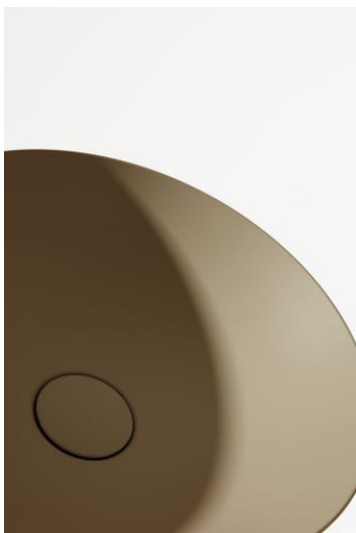

Installation type : Bowl / On countertop

Internal Shape : 1 - Round

Material : Glazed steel

Net weight (kg) : 4.5

Overflow type : Standard

Plug and Waste : Included

Shape : Round

Taphole configuration : No tapholes

Trap : Not included

Waste : Included

Weight (Kg) : 4.5

Without overflow

TECHNICAL DRAWINGS

CHARACTERS

With the Characters series, the classic washbowl is given a completely new expression—reduced in form, impressive in impact, and directly inspired by nature. Innovative enamel surfaces lend the steel extraordinary depth and vibrancy, shifting with the light and reflecting the ever-changing play of the elements.

Characters brings the full spectrum of nature into the bathroom:

The rich aquatic tones deep indigo, deep blue, and deep green evoke the vastness of the ocean and the depth of the sky. Earthy shades like oyster matt, silk matt, gravel matt, and nordic matt embody the calm of natural landscapes at first light—soft, matte finishes with a velvety appearance. Complemented by timeless tones such as dark iron, matte black, and white, the result is a series of distinctive washbasins available in three thoughtfully designed sizes: 300, 360, and 450 mm in diameter.

Each surface is created through a sophisticated enameling process that combines precise technology with artisanal craftsmanship. The result: individual basins with a velvety texture and lively color gradients that reflect light in a truly unique way.