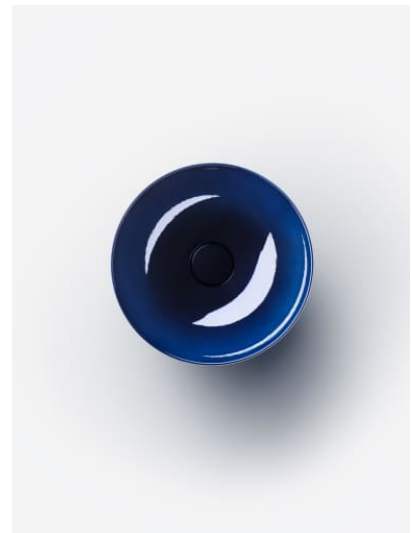

Installation type : Bowl / On countertop

Internal Shape : 1 - Round

Material : Glazed steel

Net weight (kg) : 4.5

Overflow type : Standard

Plug and Waste : Included

Shape : Round

Taphole configuration : No tapholes

Trap : Not included

Waste : Included

Weight (Kg) : 4.5

Without overflow

TECHNICAL DRAWINGS

CHARACTERS

With the Characters series, the classic washbowl is given a completely new expression—reduced in form, impressive in impact, and directly inspired by nature. Innovative enamel surfaces lend the steel extraordinary depth and vibrancy, shifting with the light and reflecting the ever-changing play of the elements.

Characters brings the full spectrum of nature into the bathroom:

The rich aquatic tones deep indigo, deep blue, and deep green evoke the vastness of the ocean and the depth of the sky. Earthy shades like oyster matt, silk matt, gravel matt, and nordic matt embody the calm of natural landscapes at first light—soft, matte finishes with a velvety appearance. Complemented by timeless tones such as dark iron, matte black, and white, the result is a series of distinctive washbasins available in three thoughtfully designed sizes: 300, 360, and 450 mm in diameter.

Each surface is created through a sophisticated enameling process that combines precise technology with artisanal craftsmanship. The result: individual basins with a velvety texture and lively color gradients that reflect light in a truly unique way.