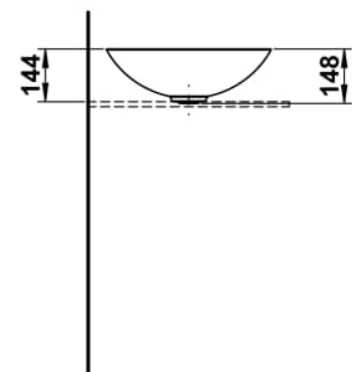

TECHNICAL DRAWINGS