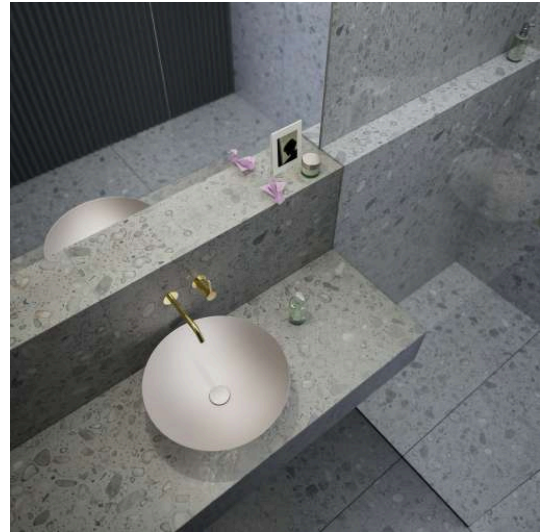

CHARACTERS

Washbasin bowl, glazed steel, without tap bank, without tap hole, without overflow, including fixing set, drain valve

DIMENSIONS

Length	450 mm
Width	450 mm
Height	149 mm

COLOUR AND FINISH

708 Oyster Matt

Installation type : Bowl / On countertop

Internal Shape : 1 - Round

Material : Glazed steel

Net weight (kg) : 4.5

Overflow type : Standard

Plug and Waste : Included

Shape : Round

Taphole configuration : No tapholes

Trap : Not included

Waste : Included

Weight (Kg) : 4.5

Without overflow

TECHNICAL DRAWINGS

CHARACTERS

With the Characters series, the classic washbowl is given a completely new expression—reduced in form, impressive in impact, and directly inspired by nature. Innovative enamel surfaces lend the steel extraordinary depth and vibrancy, shifting with the light and reflecting the ever-changing play of the elements.

Characters brings the full spectrum of nature into the bathroom:

The rich aquatic tones deep indigo, deep blue, and deep green evoke the vastness of the ocean and the depth of the sky. Earthy shades like oyster matt, silk matt, gravel matt, and nordic matt embody the calm of natural landscapes at first light—soft, matte finishes with a velvety appearance. Complemented by timeless tones such as dark iron, matte black, and white, the result is a series of distinctive washbasins available in three thoughtfully designed sizes: 300, 360, and 450 mm in diameter.