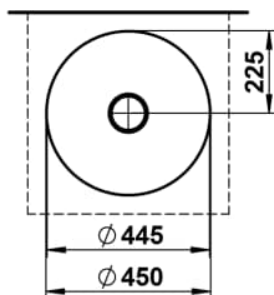

CHARACTERS

Washbasin bowl, glazed steel, without tap bank, without tap hole, without overflow, including fixing set, drain valve

DIMENSIONS

Length	450 mm
Width	450 mm
Height	149 mm

COLOUR AND FINISH

708 Oyster Matt

OPTIONS

112 - without tap hole, without overflow

Back glazed

Bowl length (mm) : 450

Bowl position : Central

Bowl width (mm) : 450

Fixing kit : Included

Glazed base

Installation type : Bowl / On countertop

Internal Shape : 1 - Round

Material : Glazed steel

Net weight (kg) : 4.5

Overflow type : Standard

Plug and Waste : Included

Shape : Round

Taphole configuration : No tapholes

Trap : Not included

Waste : Included

Weight (Kg) : 4.5

Without overflow

TECHNICAL DRAWINGS

CHARACTERS

With the Characters series, the classic washbowl is given a completely new expression—reduced in form, impressive in impact, and directly inspired by nature. Innovative enamel surfaces lend the steel extraordinary depth and vibrancy, shifting with the light and reflecting the ever-changing play of the elements.