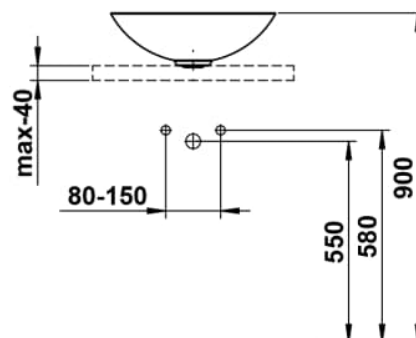

CHARACTERS

Washbasin bowl, glazed steel, without tap bank, without tap hole, without overflow, including fixing set, drain valve

DIMENSIONS

Length	450 mm
Width	450 mm
Height	149 mm

COLOUR AND FINISH

708 Oyster Matt

OPTIONS

112 - without tap hole, without overflow

Back glazed

Bowl length (mm) : 450

Bowl position : Central

Bowl width (mm) : 450

Fixing kit : Included

Glazed base

Installation type : Bowl / On countertop

Internal Shape : 1 - Round

Material : Glazed steel

Net weight (kg) : 4.5

Overflow type : Standard

Plug and Waste : Included

Shape : Round

Taphole configuration : No tapholes

Trap : Not included

Waste : Included

Weight (Kg) : 4.5

Without overflow

TECHNICAL DRAWINGS

CHARACTERS

With the Characters series, the classic washbowl is given a completely new expression—reduced in form, impressive in impact, and directly inspired by nature. Innovative enamel surfaces lend the steel extraordinary depth and vibrancy, shifting with the light and reflecting the ever-changing play of the elements.