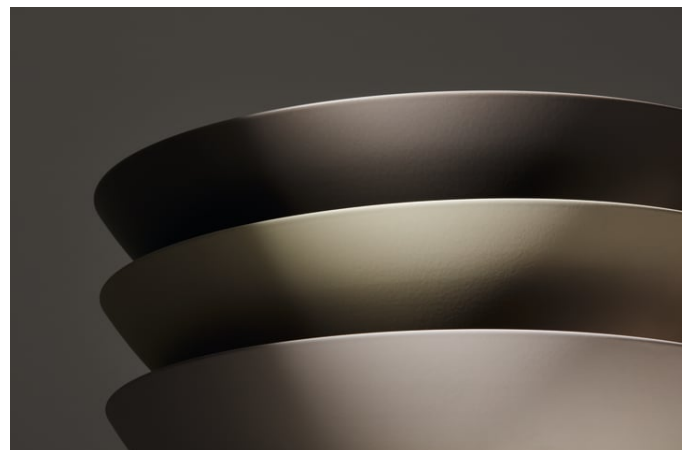

Installation type : Bowl / On countertop

Internal Shape : 1 - Round

Material : Glazed steel

Net weight (kg) : 4.5

Overflow type : Standard

Plug and Waste : Included

Shape : Round

Taphole configuration : No tapholes

Trap : Not included

Waste : Included

Weight (Kg) : 4.5

Without overflow

TECHNICAL DRAWINGS

CHARACTERS

With the Characters series, the classic washbowl is given a completely new expression—reduced in form, impressive in impact, and directly inspired by nature. Innovative enamel surfaces lend the steel extraordinary depth and vibrancy, shifting with the light and reflecting the ever-changing play of the elements.

Characters brings the full spectrum of nature into the bathroom:

The rich aquatic tones deep indigo, deep blue, and deep green evoke the vastness of the ocean and the depth of the sky. Earthy shades like oyster matt, silk matt, gravel matt, and nordic matt embody the calm of natural landscapes at first light—soft, matte finishes with a velvety appearance. Complemented by timeless tones such as dark iron, matte black, and white, the result is a series of distinctive washbasins available in three thoughtfully designed sizes: 300, 360, and 450 mm in diameter.

Each surface is created through a sophisticated enameling process that combines precise technology with artisanal craftsmanship. The result: individual basins with a velvety texture and lively color gradients that reflect light in a truly unique way.