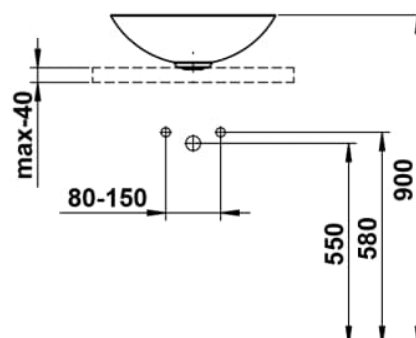

CHARACTERS

Washbasin bowl, glazed steel, without tap bank, without tap hole, without overflow, including fixing set, drain valve

DIMENSIONS

Length	450 mm
Width	450 mm
Height	149 mm

COLOUR AND FINISH

709 Silk Matt

OPTIONS

112 - without tap hole, without overflow

Back glazed

Bowl length (mm) : 450

Bowl position : Central

Bowl width (mm) : 450

Fixing kit : Included

Glazed base

Installation type : Bowl / On countertop

Internal Shape : 1 - Round

Material : Glazed steel

Net weight (kg) : 4.5

Overflow type : Standard

Plug and Waste : Included

Shape : Round

Taphole configuration : No tapholes

Trap : Not included

Waste : Included

Weight (Kg) : 4.5

Without overflow

TECHNICAL DRAWINGS

CHARACTERS

With the Characters series, the classic washbowl is given a completely new expression—reduced in form, impressive in impact, and directly inspired by nature. Innovative enamel surfaces lend the steel extraordinary depth and vibrancy, shifting with the light and reflecting the ever-changing play of the elements.