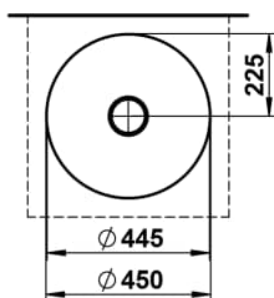

CHARACTERS

Washbasin bowl, glazed steel, without tap bank, without tap hole, without overflow, including fixing set, drain valve

DIMENSIONS

Length	450 mm
Width	450 mm
Height	149 mm

COLOUR AND FINISH

709 Silk Matt

OPTIONS

112 - without tap hole, without overflow

Back glazed

Bowl length (mm) : 450

Bowl position : Central

Bowl width (mm) : 450

Fixing kit : Included

Glazed base

Installation type : Bowl / On countertop

Internal Shape : 1 - Round

Material : Glazed steel

Net weight (kg) : 4.5

Overflow type : Standard

Plug and Waste : Included

Shape : Round

Taphole configuration : No tapholes

Trap : Not included

Waste : Included

Weight (Kg) : 4.5

Without overflow

TECHNICAL DRAWINGS

CHARACTERS

With the Characters series, the classic washbowl is given a completely new expression—reduced in form, impressive in impact, and directly inspired by nature. Innovative enamel surfaces lend the steel extraordinary depth and vibrancy, shifting with the light and reflecting the ever-changing play of the elements.