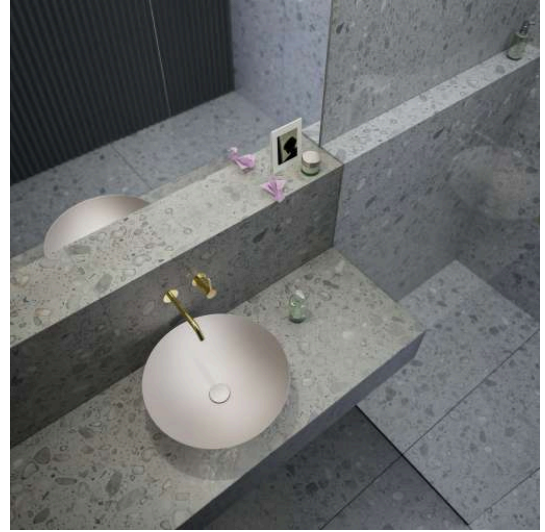

CHARACTERS

Washbasin bowl, glazed steel, without tap bank, without tap hole, without overflow, including fixing set, drain valve

DIMENSIONS

Length	450 mm
Width	450 mm
Height	149 mm

COLOUR AND FINISH

709 Silk Matt

Installation type : Bowl / On countertop

Internal Shape : 1 - Round

Material : Glazed steel

Net weight (kg) : 4.5

Overflow type : Standard

Plug and Waste : Included

Shape : Round

Taphole configuration : No tapholes

Trap : Not included

Waste : Included

Weight (Kg) : 4.5

Without overflow

TECHNICAL DRAWINGS

CHARACTERS

With the Characters series, the classic washbowl is given a completely new expression—reduced in form, impressive in impact, and directly inspired by nature. Innovative enamel surfaces lend the steel extraordinary depth and vibrancy, shifting with the light and reflecting the ever-changing play of the elements.

Characters brings the full spectrum of nature into the bathroom:

The rich aquatic tones deep indigo, deep blue, and deep green evoke the vastness of the ocean and the depth of the sky. Earthy shades like oyster matt, silk matt, gravel matt, and nordic matt embody the calm of natural landscapes at first light—soft, matte finishes with a velvety appearance. Complemented by timeless tones such as dark iron, matte black, and white, the result is a series of distinctive washbasins available in three thoughtfully designed sizes: 300, 360, and 450 mm in diameter.