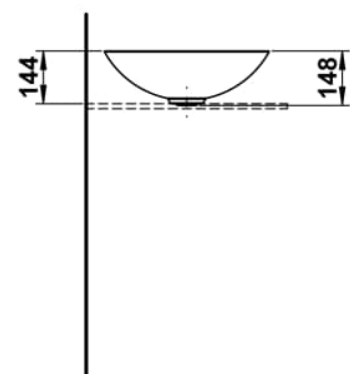

TECHNICAL DRAWINGS