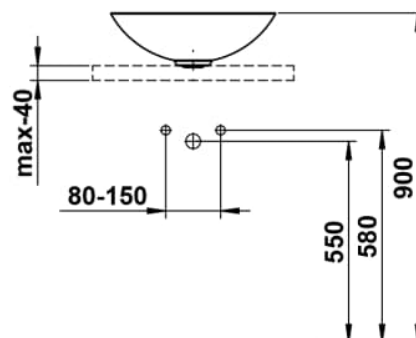

TECHNICAL DRAWINGS