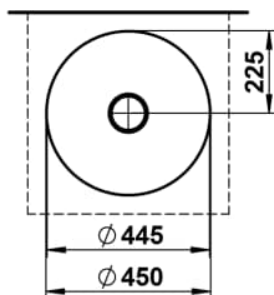

TECHNICAL DRAWINGS