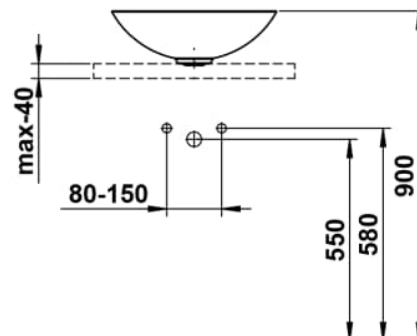

CHARACTERS

Washbasin bowl, glazed steel, without tap bank, without tap hole, without overflow, including fixing set, drain valve

DIMENSIONS

Length	450 mm
Width	450 mm
Height	149 mm

COLOUR AND FINISH

716 Black matt

OPTIONS

112 - without tap hole, without overflow

Back glazed

Bowl length (mm) : 450

Bowl position : Central

Bowl width (mm) : 450

Fixing kit : Included

Glazed base

Installation type : Bowl / On countertop

Internal Shape : 1 - Round

Material : Glazed steel

Net weight (kg) : 4.5

Overflow type : Standard

Plug and Waste : Included

Shape : Round

Taphole configuration : No tapholes

Trap : Not included

Waste : Included

Weight (Kg) : 4.5

Without overflow

TECHNICAL DRAWINGS

CHARACTERS

With the Characters series, the classic washbowl is given a completely new expression—reduced in form, impressive in impact, and directly inspired by nature. Innovative enamel surfaces lend the steel extraordinary depth and vibrancy, shifting with the light and reflecting the ever-changing play of the elements.