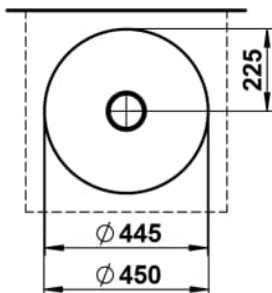

CHARACTERS

Washbasin bowl, glazed steel, without tap bank, without tap hole, without overflow, including fixing set, drain valve

DIMENSIONS

Length	450 mm
Width	450 mm
Height	149 mm

COLOUR AND FINISH

716 Black matt

OPTIONS

112 - without tap hole, without overflow

Back glazed

Bowl length (mm) : 450

Bowl position : Central

Bowl width (mm) : 450

Fixing kit : Included

Glazed base

Installation type : Bowl / On countertop

Internal Shape : 1 - Round

Material : Glazed steel

Net weight (kg) : 4.5

Overflow type : Standard

Plug and Waste : Included

Shape : Round

Taphole configuration : No tapholes

Trap : Not included

Waste : Included

Weight (Kg) : 4.5

Without overflow

TECHNICAL DRAWINGS

CHARACTERS

With the Characters series, the classic washbowl is given a completely new expression—reduced in form, impressive in impact, and directly inspired by nature. Innovative enamel surfaces lend the steel extraordinary depth and vibrancy, shifting with the light and reflecting the ever-changing play of the elements.