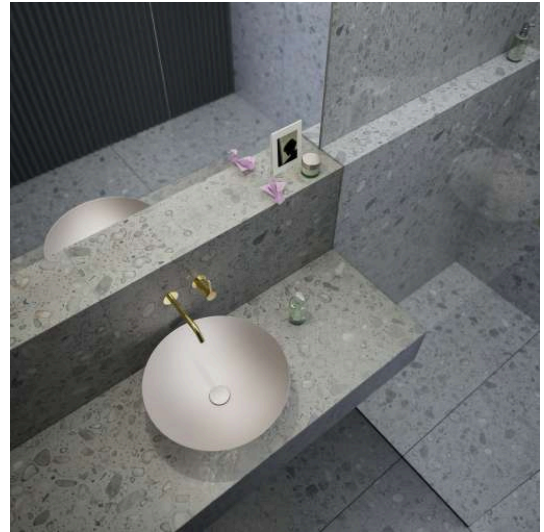

CHARACTERS

Washbasin bowl, glazed steel, without tap bank, without tap hole, without overflow, including fixing set, drain valve

DIMENSIONS

Length	450 mm
Width	450 mm
Height	149 mm

COLOUR AND FINISH

716 Black matt

Installation type : Bowl / On countertop

Internal Shape : 1 - Round

Material : Glazed steel

Net weight (kg) : 4.5

Overflow type : Standard

Plug and Waste : Included

Shape : Round

Taphole configuration : No tapholes

Trap : Not included

Waste : Included

Weight (Kg) : 4.5

Without overflow

TECHNICAL DRAWINGS

CHARACTERS

With the Characters series, the classic washbowl is given a completely new expression—reduced in form, impressive in impact, and directly inspired by nature. Innovative enamel surfaces lend the steel extraordinary depth and vibrancy, shifting with the light and reflecting the ever-changing play of the elements.

Characters brings the full spectrum of nature into the bathroom:

The rich aquatic tones deep indigo, deep blue, and deep green evoke the vastness of the ocean and the depth of the sky. Earthy shades like oyster matt, silk matt, gravel matt, and nordic matt embody the calm of natural landscapes at first light—soft, matte finishes with a velvety appearance. Complemented by timeless tones such as dark iron, matte black, and white, the result is a series of distinctive washbasins available in three thoughtfully designed sizes: 300, 360, and 450 mm in diameter.