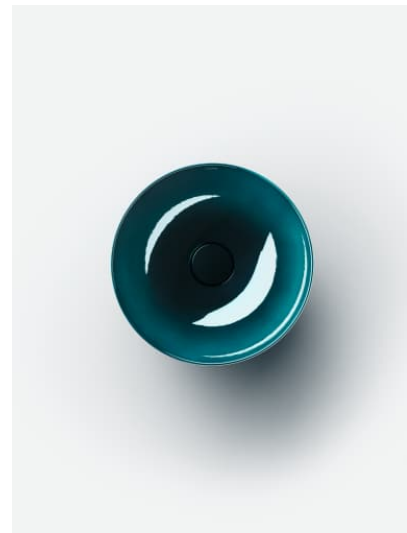

Installation type : Bowl / On countertop

Internal Shape : 1 - Round

Material : Glazed steel

Net weight (kg) : 4.5

Overflow type : Standard

Plug and Waste : Included

Shape : Round

Taphole configuration : No tapholes

Trap : Not included

Waste : Included

Weight (Kg) : 4.5

Without overflow

TECHNICAL DRAWINGS

CHARACTERS

With the Characters series, the classic washbowl is given a completely new expression—reduced in form, impressive in impact, and directly inspired by nature. Innovative enamel surfaces lend the steel extraordinary depth and vibrancy, shifting with the light and reflecting the ever-changing play of the elements.

Characters brings the full spectrum of nature into the bathroom:

The rich aquatic tones deep indigo, deep blue, and deep green evoke the vastness of the ocean and the depth of the sky. Earthy shades like oyster matt, silk matt, gravel matt, and nordic matt embody the calm of natural landscapes at first light—soft, matte finishes with a velvety appearance. Complemented by timeless tones such as dark iron, matte black, and white, the result is a series of distinctive washbasins available in three thoughtfully designed sizes: 300, 360, and 450 mm in diameter.

Each surface is created through a sophisticated enameling process that combines precise technology with artisanal craftsmanship. The result: individual basins with a velvety texture and lively color gradients that reflect light in a truly unique way.