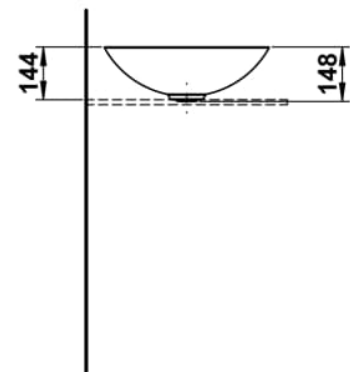

TECHNICAL DRAWINGS