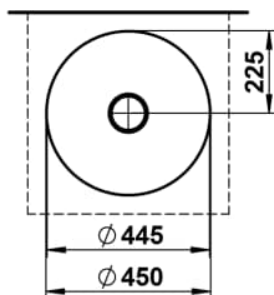

CHARACTERS

Washbasin bowl, glazed steel, without tap bank, without tap hole, without overflow, including fixing set, drain valve

DIMENSIONS

Length	450 mm
Width	450 mm
Height	149 mm

COLOUR AND FINISH

<input type="checkbox"/>	757 White matt
--------------------------	----------------

OPTIONS

112 - without tap hole, without overflow

Back glazed

Bowl length (mm) : 450

Bowl position : Central

Bowl width (mm) : 450

Fixing kit : Included

Glazed base

Installation type : Bowl / On countertop

Internal Shape : 1 - Round

Material : Glazed steel

Net weight (kg) : 4.5

Overflow type : Standard

Plug and Waste : Included

Shape : Round

Taphole configuration : No tapholes

Trap : Not included

Waste : Included

Weight (Kg) : 4.5

Without overflow

TECHNICAL DRAWINGS

CHARACTERS

With the Characters series, the classic washbowl is given a completely new expression—reduced in form, impressive in impact, and directly inspired by nature. Innovative enamel surfaces lend the steel extraordinary depth and vibrancy, shifting with the light and reflecting the ever-changing play of the elements.