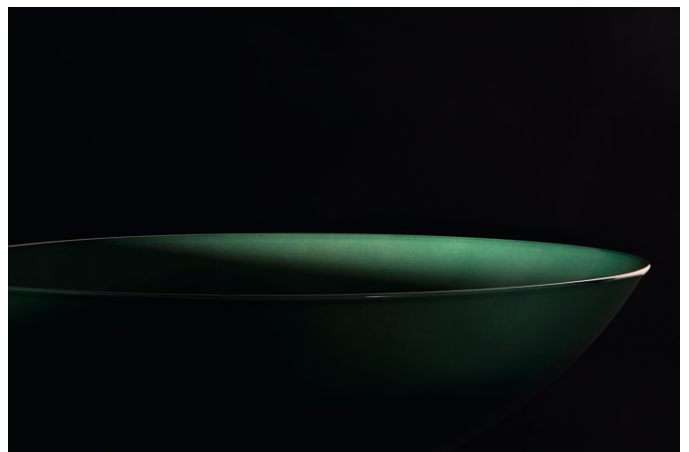

Trap : Not included

Waste : Included

Weight (Kg) : 4.5

Without overflow

TECHNICAL DRAWINGS

CHARACTERS

With the Characters series, the classic washbowl is given a completely new expression—reduced in form, impressive in impact, and directly inspired by nature. Innovative enamel surfaces lend the steel extraordinary depth and vibrancy, shifting with the light and reflecting the ever-changing play of the elements.

Characters brings the full spectrum of nature into the bathroom:

The rich aquatic tones deep indigo, deep blue, and deep green evoke the vastness of the ocean and the depth of the sky. Earthy shades like oyster matt, silk matt, gravel matt, and nordic matt embody the calm of natural landscapes at first light—soft, matte finishes with a velvety appearance. Complemented by timeless tones such as dark iron, matte black, and white, the result is a series of distinctive washbasins available in three thoughtfully designed sizes: 300, 360, and 450 mm in diameter.

Each surface is created through a sophisticated enameling process that combines precise technology with artisanal craftsmanship. The result: individual basins with a velvety texture and lively color gradients that reflect light in a truly unique way.