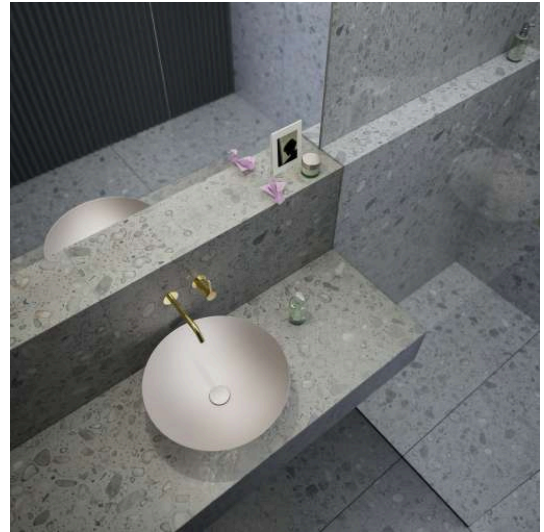

CHARACTERS

Washbasin bowl, glazed steel, without tap bank, without tap hole, without overflow, including fixing set, drain valve

DIMENSIONS

Length	450 mm
Width	450 mm
Height	149 mm

COLOUR AND FINISH

<input type="checkbox"/>	757 White matt
--------------------------	----------------

Installation type : Bowl / On countertop

Internal Shape : 1 - Round

Material : Glazed steel

Net weight (kg) : 4.5

Overflow type : Standard

Plug and Waste : Included

Shape : Round

Taphole configuration : No tapholes

Trap : Not included

Waste : Included

Weight (Kg) : 4.5

Without overflow

TECHNICAL DRAWINGS

CHARACTERS

With the Characters series, the classic washbowl is given a completely new expression—reduced in form, impressive in impact, and directly inspired by nature. Innovative enamel surfaces lend the steel extraordinary depth and vibrancy, shifting with the light and reflecting the ever-changing play of the elements.

Characters brings the full spectrum of nature into the bathroom:

The rich aquatic tones deep indigo, deep blue, and deep green evoke the vastness of the ocean and the depth of the sky. Earthy shades like oyster matt, silk matt, gravel matt, and nordic matt embody the calm of natural landscapes at first light—soft, matte finishes with a velvety appearance. Complemented by timeless tones such as dark iron, matte black, and white, the result is a series of distinctive washbasins available in three thoughtfully designed sizes: 300, 360, and 450 mm in diameter.