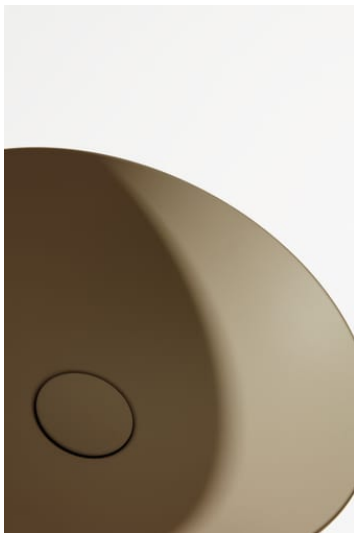

Installation type : Bowl / On countertop

Internal Shape : 1 - Round

Material : Glazed steel

Net weight (kg) : 4.5

Overflow type : Standard

Plug and Waste : Included

Shape : Round

Taphole configuration : No tapholes

Trap : Not included

Waste : Included

Weight (Kg) : 4.5

Without overflow

TECHNICAL DRAWINGS

CHARACTERS

With the Characters series, the classic washbowl is given a completely new expression—reduced in form, impressive in impact, and directly inspired by nature. Innovative enamel surfaces lend the steel extraordinary depth and vibrancy, shifting with the light and reflecting the ever-changing play of the elements.

Characters brings the full spectrum of nature into the bathroom:

The rich aquatic tones deep indigo, deep blue, and deep green evoke the vastness of the ocean and the depth of the sky. Earthy shades like oyster matt, silk matt, gravel matt, and nordic matt embody the calm of natural landscapes at first light—soft, matte finishes with a velvety appearance. Complemented by timeless tones such as dark iron, matte black, and white, the result is a series of distinctive washbasins available in three thoughtfully designed sizes: 300, 360, and 450 mm in diameter.

Each surface is created through a sophisticated enameling process that combines precise technology with artisanal craftsmanship. The result: individual basins with a velvety texture and lively color gradients that reflect light in a truly unique way.