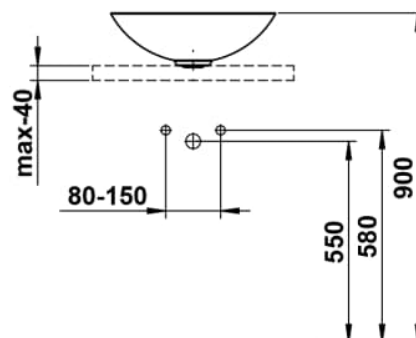

CHARACTERS

Washbasin bowl, glazed steel, without tap bank, without tap hole, without overflow, including fixing set, drain valve

DIMENSIONS

Length	450 mm
Width	450 mm
Height	149 mm

COLOUR AND FINISH

<input type="checkbox"/>	757 White matt
--------------------------	----------------

OPTIONS

112 - without tap hole, without overflow

Back glazed

Bowl length (mm) : 450

Bowl position : Central

Bowl width (mm) : 450

Fixing kit : Included

Glazed base

Installation type : Bowl / On countertop

Internal Shape : 1 - Round

Material : Glazed steel

Net weight (kg) : 4.5

Overflow type : Standard

Plug and Waste : Included

Shape : Round

Taphole configuration : No tapholes

Trap : Not included

Waste : Included

Weight (Kg) : 4.5

Without overflow

TECHNICAL DRAWINGS

CHARACTERS

With the Characters series, the classic washbowl is given a completely new expression—reduced in form, impressive in impact, and directly inspired by nature. Innovative enamel surfaces lend the steel extraordinary depth and vibrancy, shifting with the light and reflecting the ever-changing play of the elements.