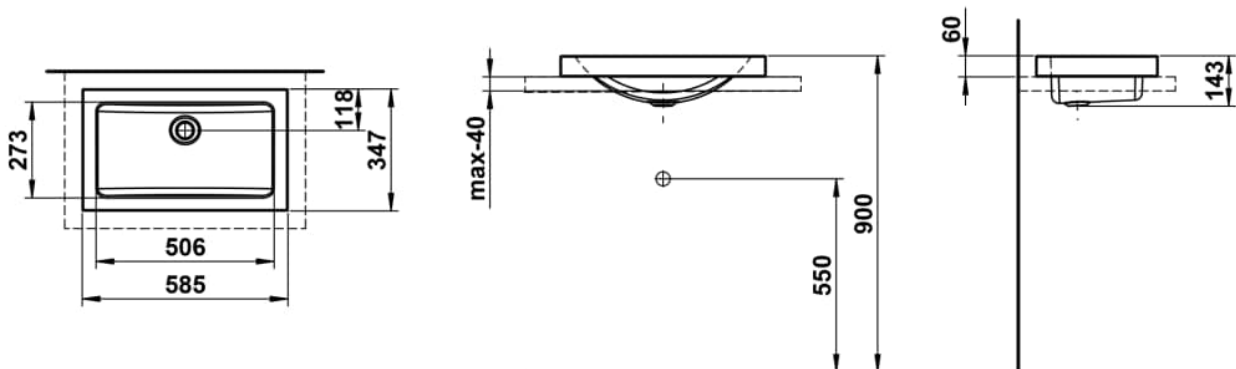

CLASSICS

Washbasin bowl, glazed steel, without tap bank, without tap hole, without overflow, including fixing set

DIMENSIONS

Length	585 mm
Width	347 mm
Height	135 mm

COLOUR AND FINISH

<input type="checkbox"/>	000 White
--------------------------	-----------

OPTIONS

112 - without tap hole, without overflow

Back glazed

Bowl length (mm) : 585

Bowl position : Central

Bowl width (mm) : 346

Fixing kit : Included

Glazed base

Installation type : Bowl / On countertop

Internal Shape : 6 - Rectangular

Material : Glazed steel

Net weight (kg) : 5.4

Overflow type : Standard

Plug and Waste : Not included

Shape : Rectangular

Taphole configuration : No tapholes

Trap : Not included

Waste : Not included

Weight (Kg) : 5.4

Without overflow

TECHNICAL DRAWINGS

CLASSICS

The washbasins of the CLASSICS series combine iconic design with an emotional depth that shapes the space—clear, authentic, unmistakable. Every detail reflects a clear design intention: restrained, yet full of character.